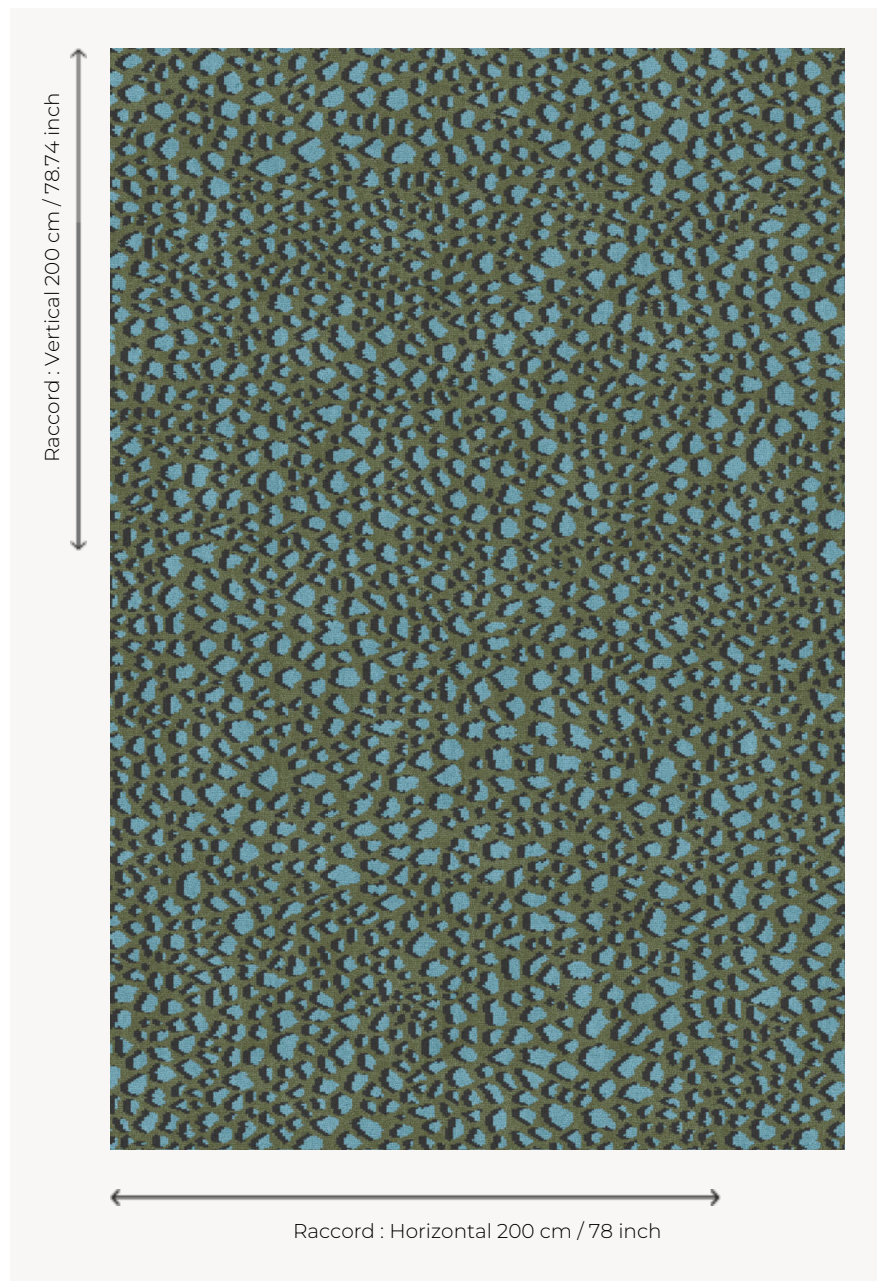

OT114002 EARTH

Halfway between the organic and the living, this delicate all-over graphic creates an original and contemporary three-colored carpet.

OT114002 - CYPRÈS

Boussac

PERFORMANCE	TRAFIC INTENSE - NON FEU
FAMILY	Carpet
TECHNIQUE	Woven Axminster
USE	Intensive traffic
COMPOSITION	80 % Wool - 20 % Polyamide
DENSITY	7x10
PILE	Cut pile
ASPECT	Mat
REPEAT	H: 200 cm - 78,00 inch V: 200 cm - 78,74 inch Straight repeat
NUMBER OF COLORS	3
PILE HEIGHT	7.50 mm 0.30 inch
TOTAL HEIGHT	10.20 mm 0.40 inch
TOTAL WEIGHT	7.79 oz/ft ²
CERTIFICATIONS	Passé
NOTES	Fire retardant Heavy traffic Large width
INFORMATION	Production tolerance +/- 3 to 5% Natural peeling

3 Colors

OT114001
Anthracite

OT114002
CYPRES

OT114003
Framboise