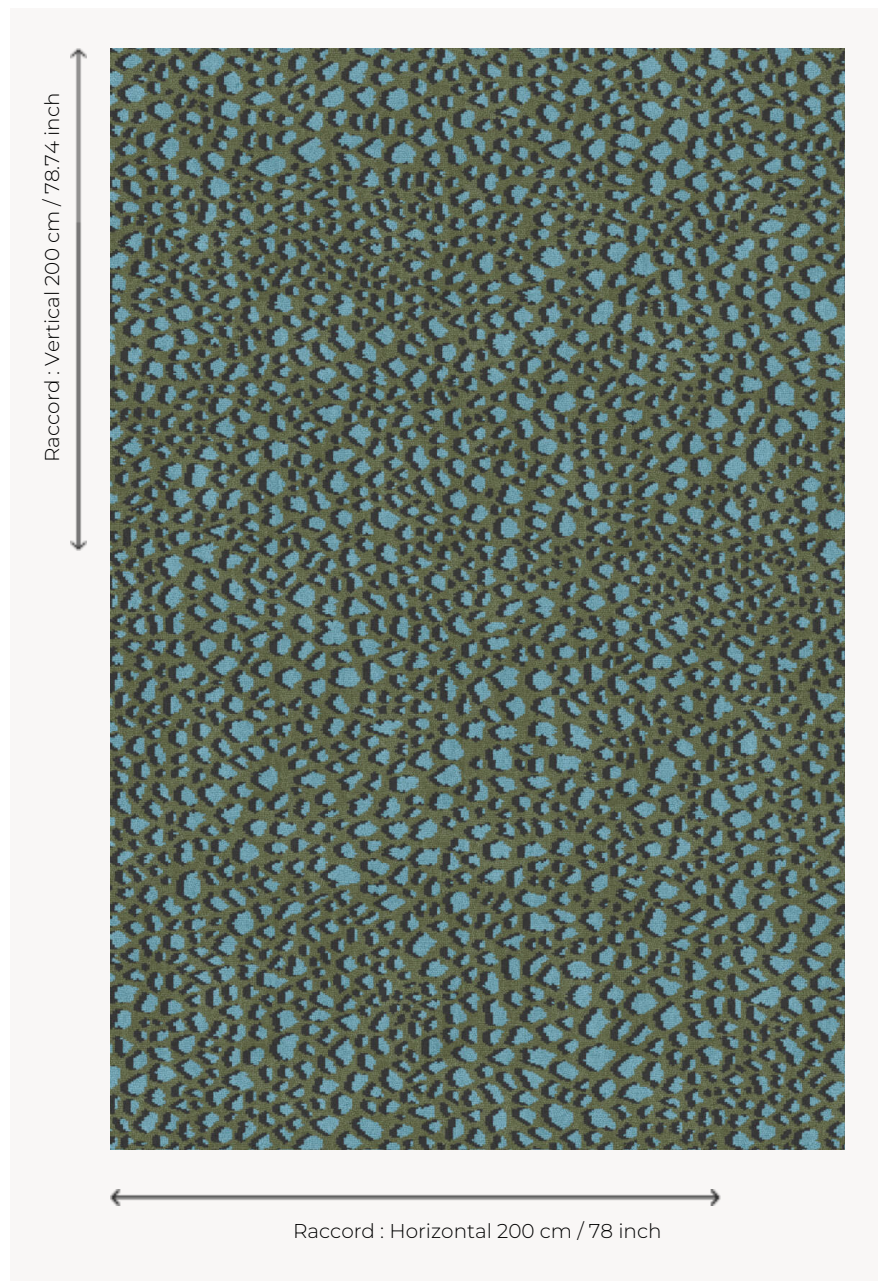

OT114002 EARTH

Halfway between the organic and the living, this delicate all-over graphic creates an original and contemporary three-colored carpet.

OT114002 - CYPRÈS

Boussac

PERFORMANCE	TRAFIC INTENSE - NON FEU
FAMILY	Carpet
TECHNIQUE	Woven Axminster
USE	Intensive traffic
COMPOSITION	80 % Wool - 20 % Polyamide
DENSITY	7x10
PILE	Cut pile
ASPECT	Mat
REPEAT	H: 200 cm - 78,00 inch V: 200 cm - 78,74 inch Straight repeat
NUMBER OF COLORS	3
PILE HEIGHT	7.50 mm 0.30 inch
TOTAL HEIGHT	10.20 mm 0.40 inch
TOTAL WEIGHT	7.79 oz/ft ²
CERTIFICATIONS	Passé
NOTES	Fire retardant Heavy traffic Large width
INFORMATION	Production tolerance +/- 3 to 5% Natural peeling

3 Colors

OT114001
Anthracite

OT114002
CYPRES

OT114003
Framboise