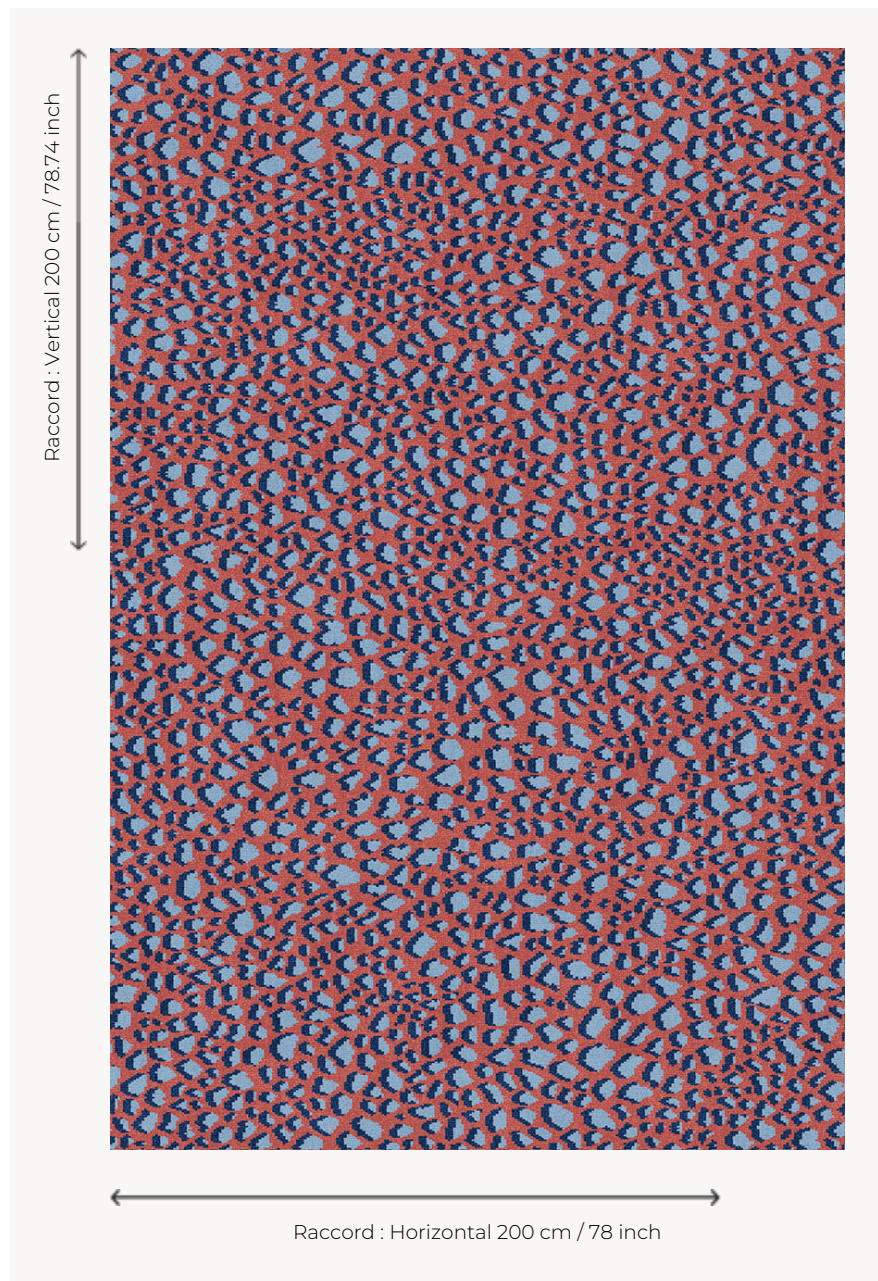

OT114003 EARTH

Halfway between the organic and the living, this delicate all-over graphic creates an original and contemporary three-colored carpet.

OT114003 - Framboise

Boussac

PERFORMANCE	TRAFIC INTENSE - NON FEU
FAMILY	Carpet
TECHNIQUE	Woven Axminster
USE	Intensive traffic
COMPOSITION	80 % Wool - 20 % Polyamide
DENSITY	7x10
PILE	Cut pile
ASPECT	Mat
REPEAT	H: 200 cm - 78,00 inch V: 200 cm - 78,74 inch Straight repeat
NUMBER OF COLORS	3
PILE HEIGHT	7.50 mm 0.30 inch
TOTAL HEIGHT	10.20 mm 0.40 inch
TOTAL WEIGHT	7.79 oz/ft ²
CERTIFICATIONS	Passé
NOTES	Fire retardant Heavy traffic Large width
INFORMATION	Production tolerance +/- 3 to 5% Natural peeling

3 Colors

OT114001
Anthracite

OT114002
CYPRES

OT114003
Framboise