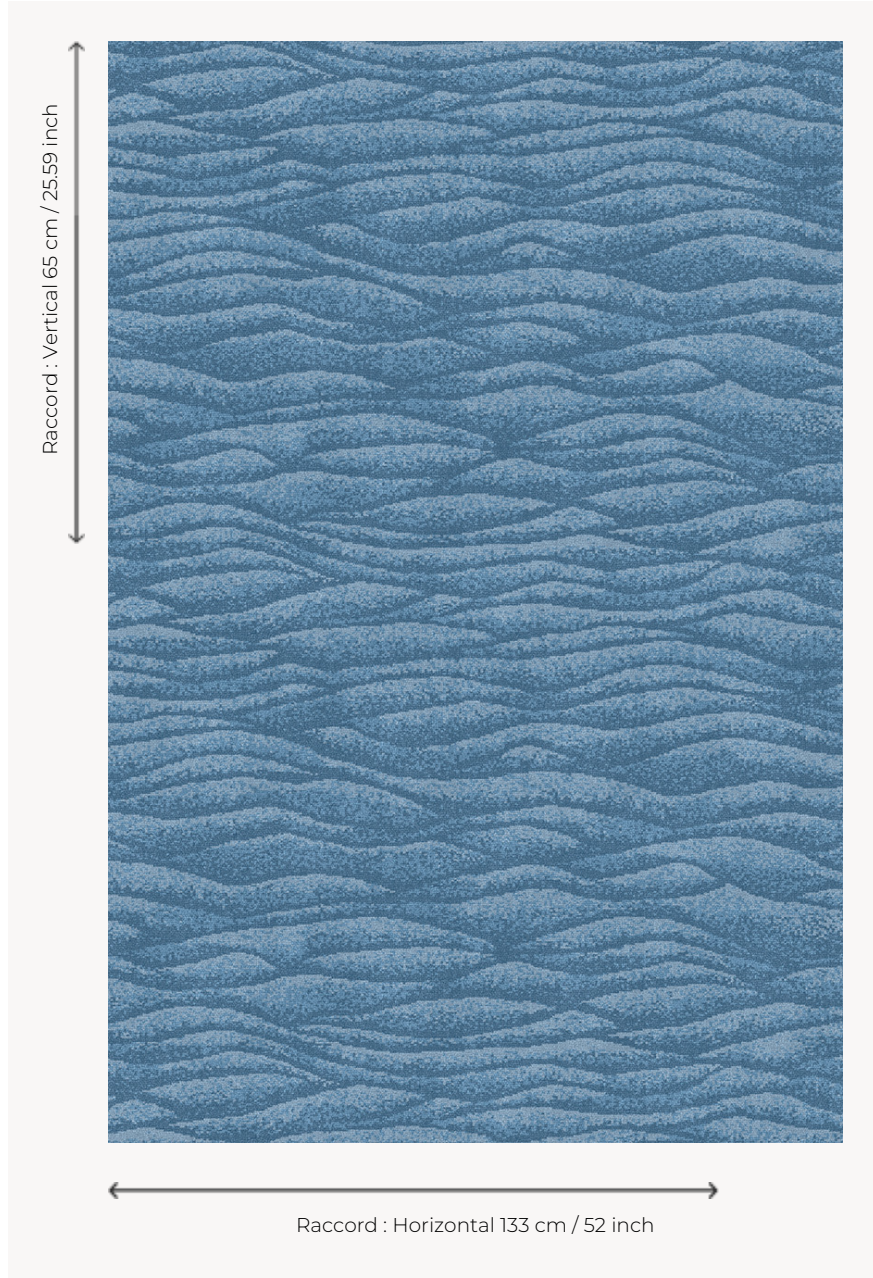

OT115003 WAVES

With its graphic evocation of waves, this beautiful three-colored carpet creates a pleasant relief through its refined color scheme.

OT115003 - Ocean

Boussac

PERFORMANCE	TRAFIC INTENSE - NON FEU
FAMILY	Carpet
TECHNIQUE	Woven Axminster
USE	Intensive traffic
COMPOSITION	80 % Wool - 20 % Polyamide
DENSITY	7x10
PILE	Cut pile
ASPECT	Mat
REPEAT	H: 133 cm - 52,00 inch V: 65 cm - 25,59 inch Straight repeat
NUMBER OF COLORS	3
PILE HEIGHT	7.40 mm 0.29 inch
TOTAL HEIGHT	10.10 mm 0.39 inch
TOTAL WEIGHT	7.18 oz/ft ²
CERTIFICATIONS	Passé
NOTES	Fire retardant Heavy traffic Large width
INFORMATION	Production tolerance +/- 3 to 5% Natural peeling

3 Colors

OT115001
Anthracite

OT115002
CYPRES

OT115003
Ocean