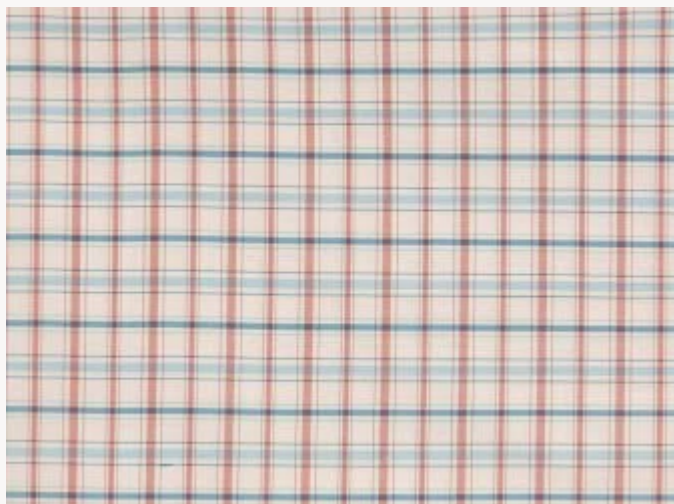

B7567005 RAMBOUILLET - CARREAUX

Appealing taffeta square coordinated with the B7567 pattern.

B7567005 - Bleu tomette

Raccord : Horizontal 3 cm / 1.18 inch

Laize : 138,00 cm / 54,33 inch

Braquenié

TYPE	-
COMPOSITION	100 % Silk
SALES UNIT	Available per meter/yard
WIDTH	138 cm / 54,33 inch
REPEAT	H: 3 cm - 1,18 inch
WEIGHT	120 gr / ml
CARE	

2 Colors

B7567001
Gris de lin

B7567005
Bleu tomette