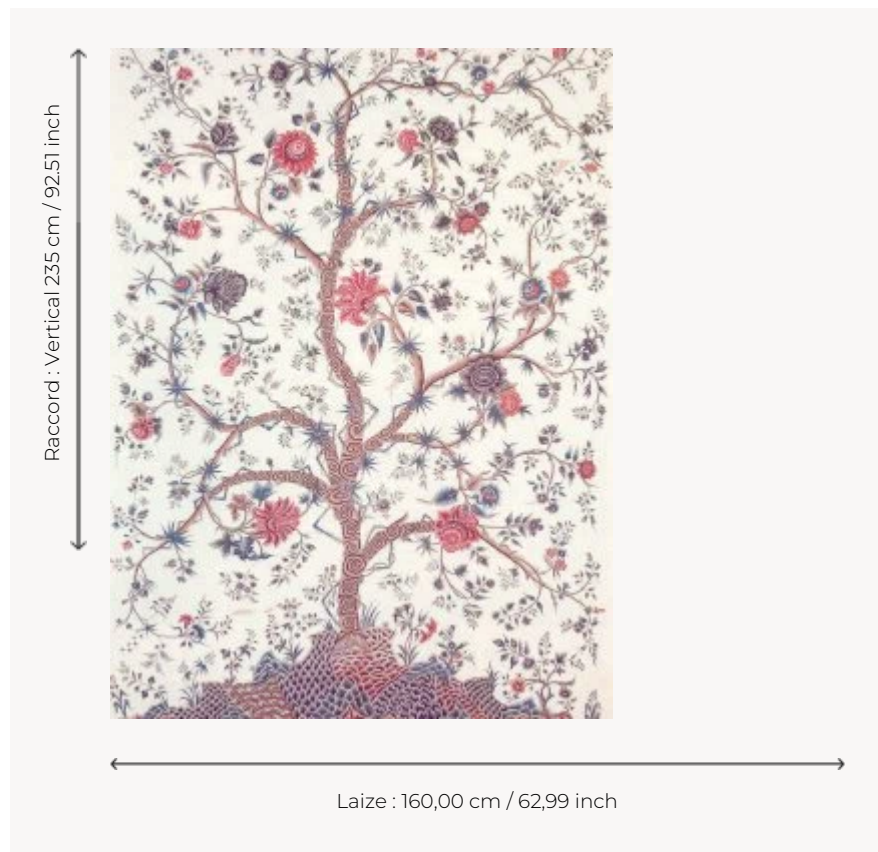

B756A001 LE GRAND GENOIS - PANNEAU

This panel reproduces an Indian palempore with a tree of life motif that was very fashionable at the end of the 17th and 18th centuries in European interiors.

B756A001 - Multicolore

Braquenié

TYPE	-
COMPOSITION	100 % Cotton
SALES UNIT	Available per panel
WIDTH	160 cm / 62,99 inch
REPEAT	V: 235 cm - 92,51 inch
WEIGHT	131 gr / ml
CARE	
NOTES	Made in France (EPV Living Heritage Mill)