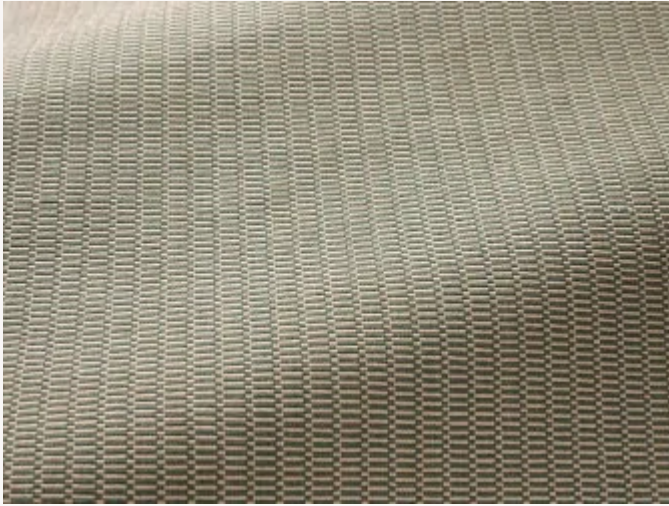

## B7616001 ORPHEE

Delicate cannetillé that is ideal for seating evokes the elaborate style of 18th century lamp bases. The contemporary two-tone effect bridges tradition and modernity.

### B7616001 - Pêche

Raccord : Horizontal 1 cm / 0.39 inch

Laize : 137,00 cm / 53,93 inch

### Braquenié

<b>TYPE</b>	Jacquards
<b>USE</b>	Normal use
<b>MARTINDALE</b>	18.000 T
<b>COMPOSITION</b>	100 % Cotton
<b>SALES UNIT</b>	Available per meter/yard
<b>WIDTH</b>	137 cm / 53,93 inch
<b>REPEAT</b>	H: 1 cm - 0,39 inch
<b>WEIGHT</b>	760 gr / ml
<b>CARE</b>	

1 Colors

B7616001  
Pêche