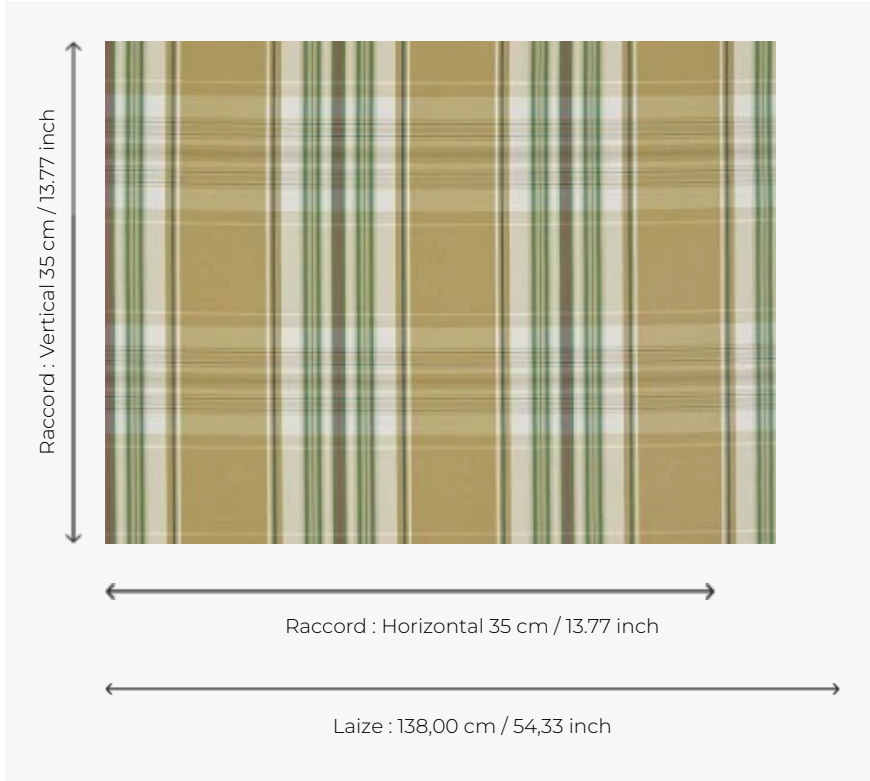

B7629001 CESARINE

Madras-style check cotton, ideal for curtain liners and seat backs alike.

B7629001 - Lichen

Braquenié

TYPE	-
USE	Moderate use
MARTINDALE	10.000 T
COMPOSITION	100 % Cotton
SALES UNIT	Available per meter/yard
WIDTH	138 cm / 54,33 inch
REPEAT	H: 35 cm - 13,77 inch V: 35 cm - 13,77 inch Straight repeat
WEIGHT	193 gr / ml
CARE	
BOOK	B99791903

2 Colors

B7629001
Lichen

B7629003
Fleur
d'oranger