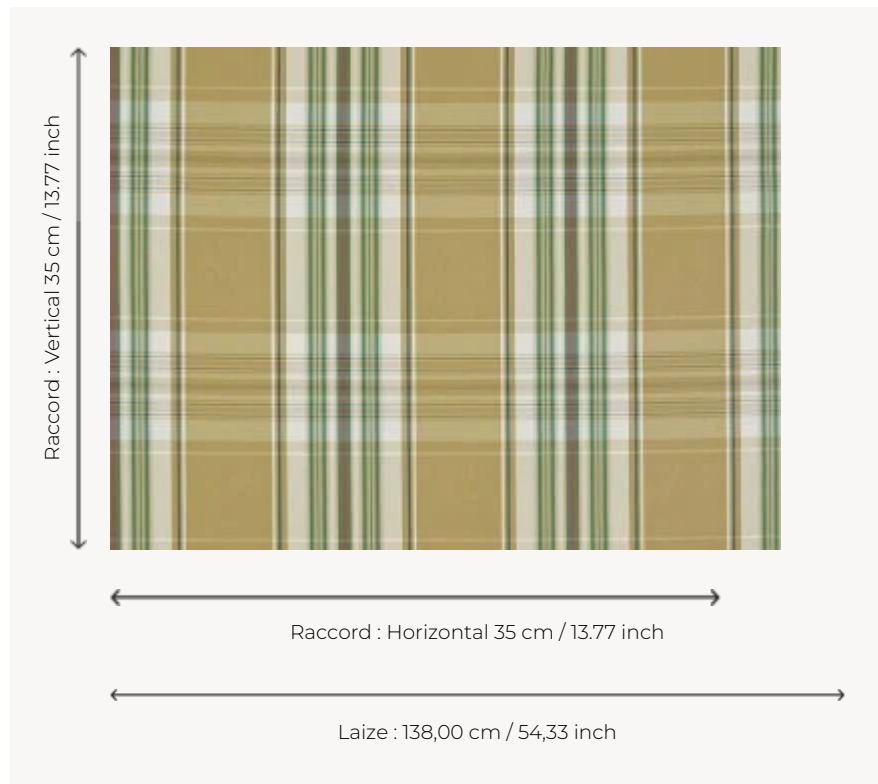

B7629001 CESARINE

Madras-style check cotton, ideal for curtain liners and seat backs alike.

B7629001 - Lichen

Braquenié

TYPE	-
USE	Moderate use
MARTINDALE	10.000 T
COMPOSITION	100 % Cotton
SALES UNIT	Available per meter/yard
WIDTH	138 cm / 54,33 inch
REPEAT	H: 35 cm - 13,77 inch V: 35 cm - 13,77 inch Straight repeat
WEIGHT	193 gr / ml
CARE	
BOOK	B99791903

2 Colors

B7629001
Lichen

B7629003
Fleur
d'oranger