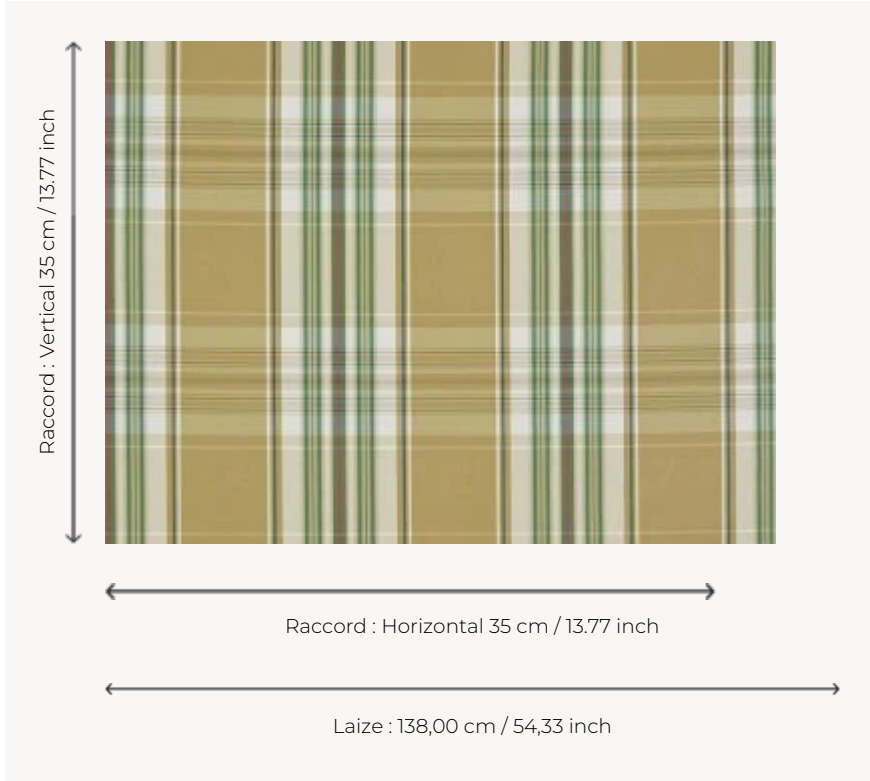

B7629001 CESARINE

Madras-style check cotton, ideal for curtain liners and seat backs alike.

B7629001 - Lichen

Braquenié

TYPE	-
USE	Moderate use
MARTINDALE	10.000 T
COMPOSITION	100 % Cotton
SALES UNIT	Available per meter/yard
WIDTH	138 cm / 54,33 inch
REPEAT	H: 35 cm - 13,77 inch V: 35 cm - 13,77 inch Straight repeat
WEIGHT	193 gr / ml
CARE	
BOOK	B99791903

2 Colors

B7629001
Lichen

B7629003
Fleur
d'oranger