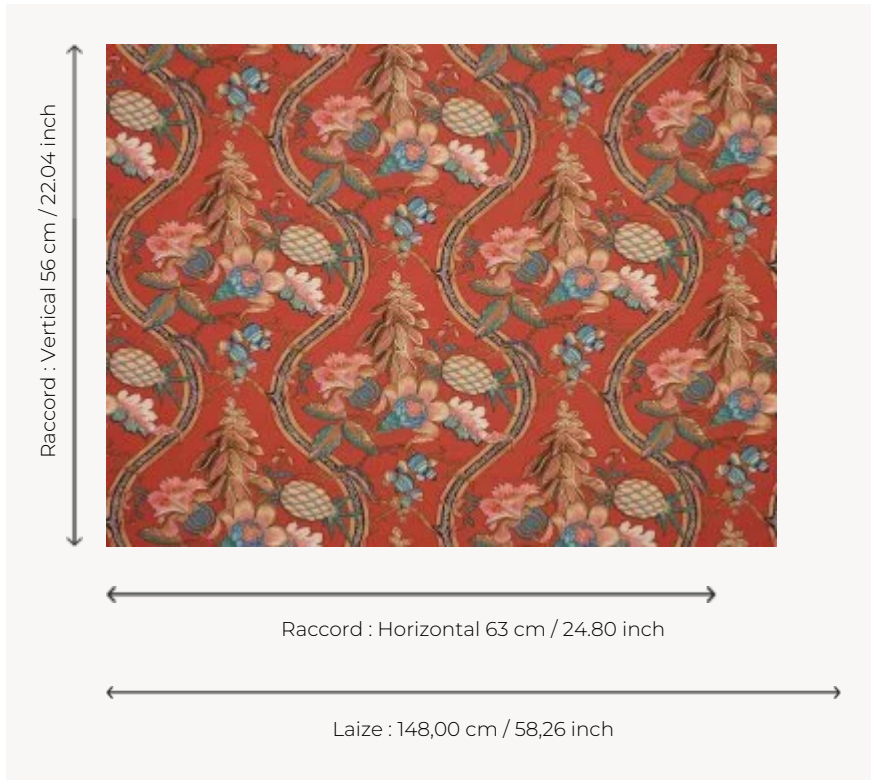

B7643001 A LA TABLE DU ROI

Pineapples, the king of fruits, evoke exoticism par excellence. It fascinated all the European monarchs who attempted to grow them in our temperate climates from the second half of the 17th century. This print reproduces a delightful document from the first half of the 19th century in surprising colors.

B7643001 - Corail

Braquenié

TYPE	Prints
USE	Curtain
COMPOSITION	100 % Cotton
SALES UNIT	Available per meter/yard
WIDTH	148 cm / 58,26 inch
REPEAT	H: 63 cm - 24,80 inch V: 56 cm - 22,04 inch Straight repeat
WEIGHT	288 gr / ml
CARE	
BOOK	B99791901