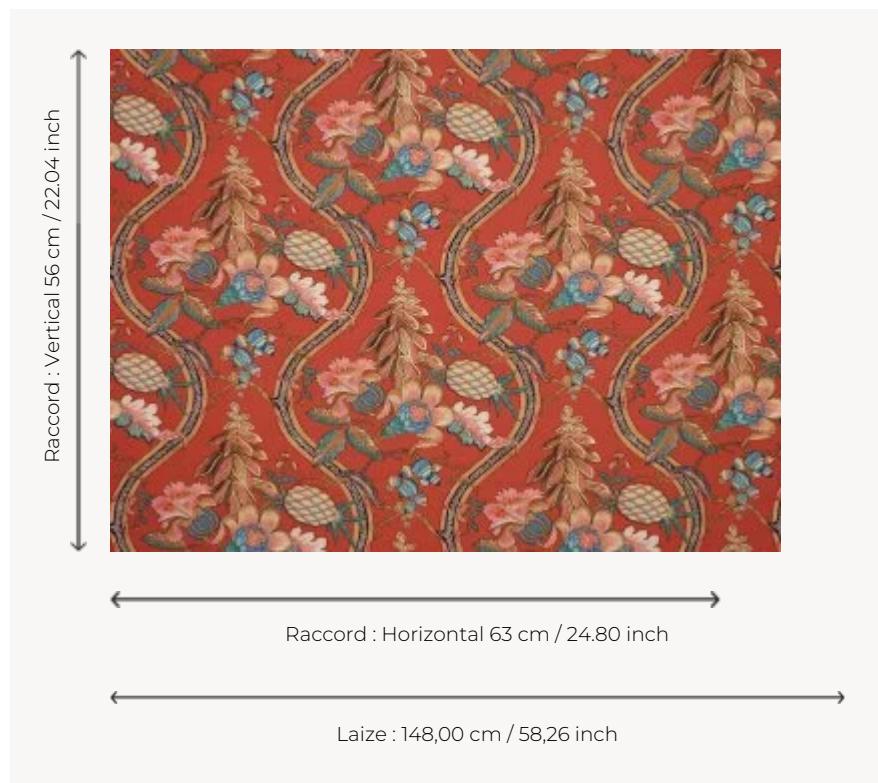

B7643001 A LA TABLE DU ROI

Pineapples, the king of fruits, evoke exoticism par excellence. It fascinated all the European monarchs who attempted to grow them in our temperate climates from the second half of the 17th century. This print reproduces a delightful document from the first half of the 19th century in surprising colors.

B7643001 - Corail

Braquenié

TYPE	Prints
USE	Curtain
COMPOSITION	100 % Cotton
SALES UNIT	Available per meter/yard
WIDTH	148 cm / 58,26 inch
REPEAT	H: 63 cm - 24,80 inch V: 56 cm - 22,04 inch Straight repeat
WEIGHT	288 gr / ml
CARE	
BOOK	B99791901