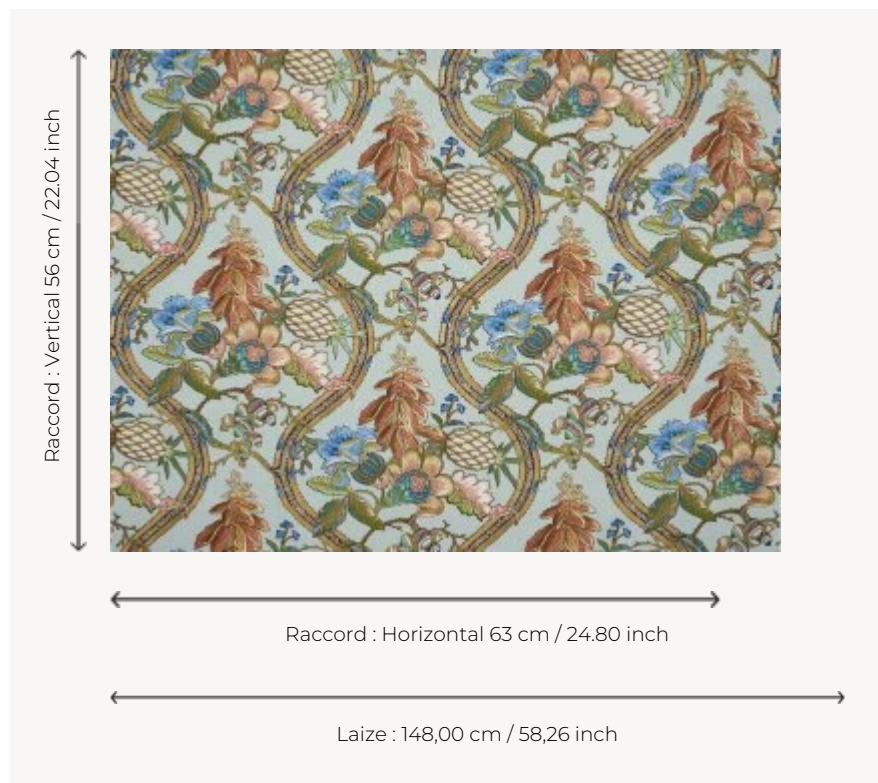

B7643002 A LA TABLE DU ROI

Pineapples, the king of fruits, evoke exoticism par excellence. It fascinated all the European monarchs who attempted to grow them in our temperate climates from the second half of the 17th century. This print reproduces a delightful document from the first half of the 19th century in surprising colors.

B7643002 - Céleste

Braquenié

TYPE	Prints
USE	Curtain
COMPOSITION	100 % Cotton
SALES UNIT	Available per meter/yard
WIDTH	148 cm / 58,26 inch
REPEAT	H: 63 cm - 24,80 inch V: 56 cm - 22,04 inch Straight repeat
WEIGHT	288 gr / ml
CARE	
BOOK	B99791901