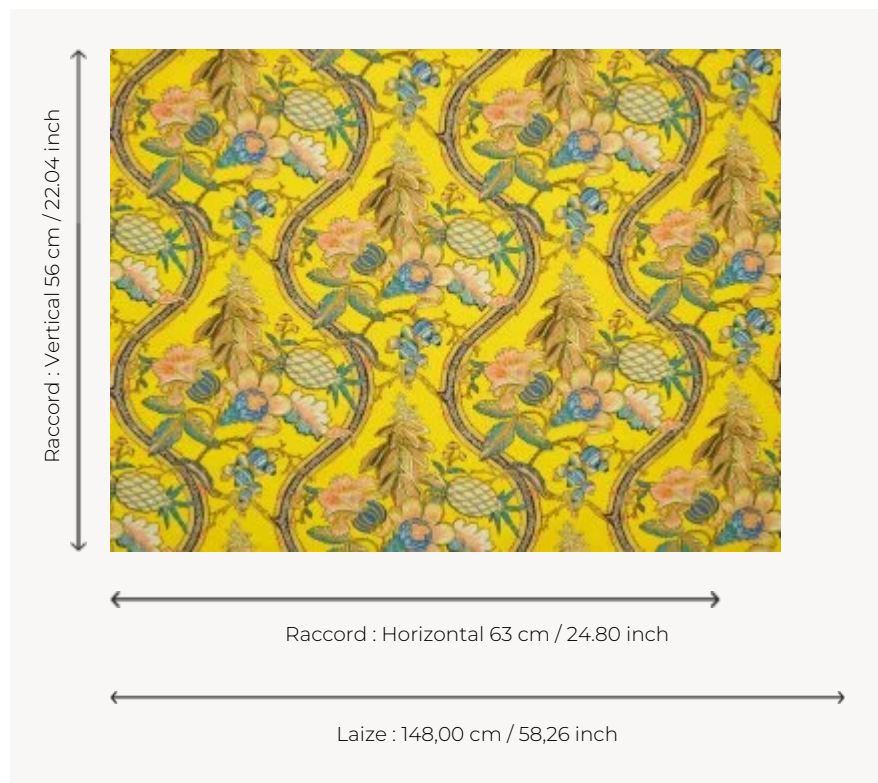

B7643003 A LA TABLE DU ROI

Pineapples, the king of fruits, evoke exoticism par excellence. It fascinated all the European monarchs who attempted to grow them in our temperate climates from the second half of the 17th century. This print reproduces a delightful document from the first half of the 19th century in surprising colors.

B7643003 - Canari

Braquenié

TYPE	Prints
USE	Curtain
COMPOSITION	100 % Cotton
SALES UNIT	Available per meter/yard
WIDTH	148 cm / 58,26 inch
REPEAT	H: 63 cm - 24,80 inch V: 56 cm - 22,04 inch Straight repeat
WEIGHT	288 gr / ml
CARE	
BOOK	B99791901