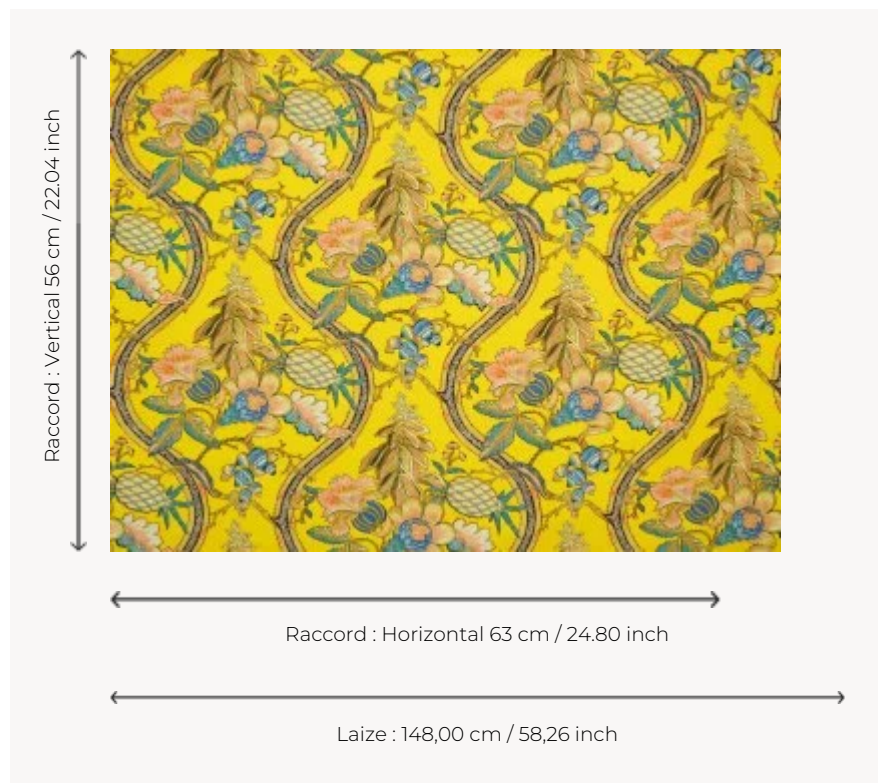

## B7643003 A LA TABLE DU ROI

Pineapples, the king of fruits, evoke exoticism par excellence. It fascinated all the European monarchs who attempted to grow them in our temperate climates from the second half of the 17th century. This print reproduces a delightful document from the first half of the 19th century in surprising colors.

### B7643003 - Canari

### Braquenié

<b>TYPE</b>	Prints
<b>USE</b>	Curtain
<b>COMPOSITION</b>	100 % Cotton
<b>SALES UNIT</b>	Available per meter/yard
<b>WIDTH</b>	148 cm / 58,26 inch
<b>REPEAT</b>	H: 63 cm - 24,80 inch V: 56 cm - 22,04 inch Straight repeat
<b>WEIGHT</b>	288 gr / ml
<b>CARE</b>	
<b>BOOK</b>	B99791901