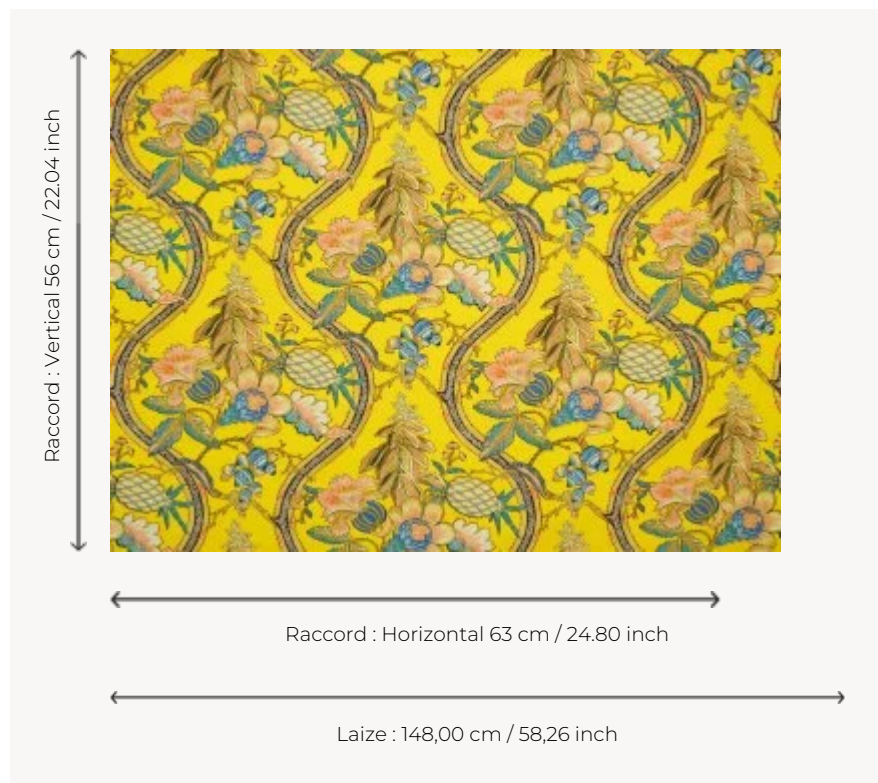

B7643003 A LA TABLE DU ROI

Pineapples, the king of fruits, evoke exoticism par excellence. It fascinated all the European monarchs who attempted to grow them in our temperate climates from the second half of the 17th century. This print reproduces a delightful document from the first half of the 19th century in surprising colors.

B7643003 - Canari

Braquenié

| | |
|--------------------|---|
| TYPE | Prints |
| USE | Curtain |
| COMPOSITION | 100 % Cotton |
| SALES UNIT | Available per meter/yard |
| WIDTH | 148 cm / 58,26 inch |
| REPEAT | H: 63 cm - 24,80 inch V: 56 cm - 22,04 inch Straight repeat |
| WEIGHT | 288 gr / ml |
| CARE | |
| BOOK | B99791901 |