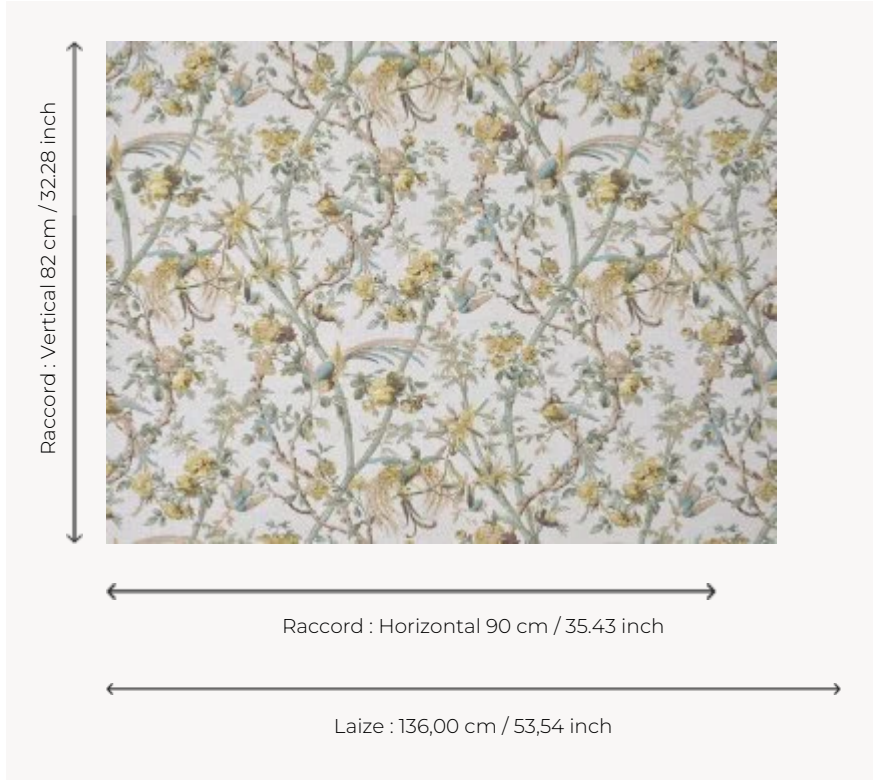

B7694001 OISEAUX DE PARADIS

This beautiful motif of birds parading in a dreamy bamboo grove brings back to life the decoration of a duchess's bed from the second half of the 19th century preserved in the Maison's archives.

B7694001 - Aqua

Braquenié

TYPE	Prints
COMPOSITION	67 % Linen - 33 % Cotton
SALES UNIT	Available per meter/yard
WIDTH	136 cm / 53,54 inch
REPEAT	H: 90 cm - 35,43 inch V: 82 cm - 32,28 inch Half drop repeat
WEIGHT	312 gr / ml
CARE	
NOTES	Made in France (EPV Living Heritage Mill)