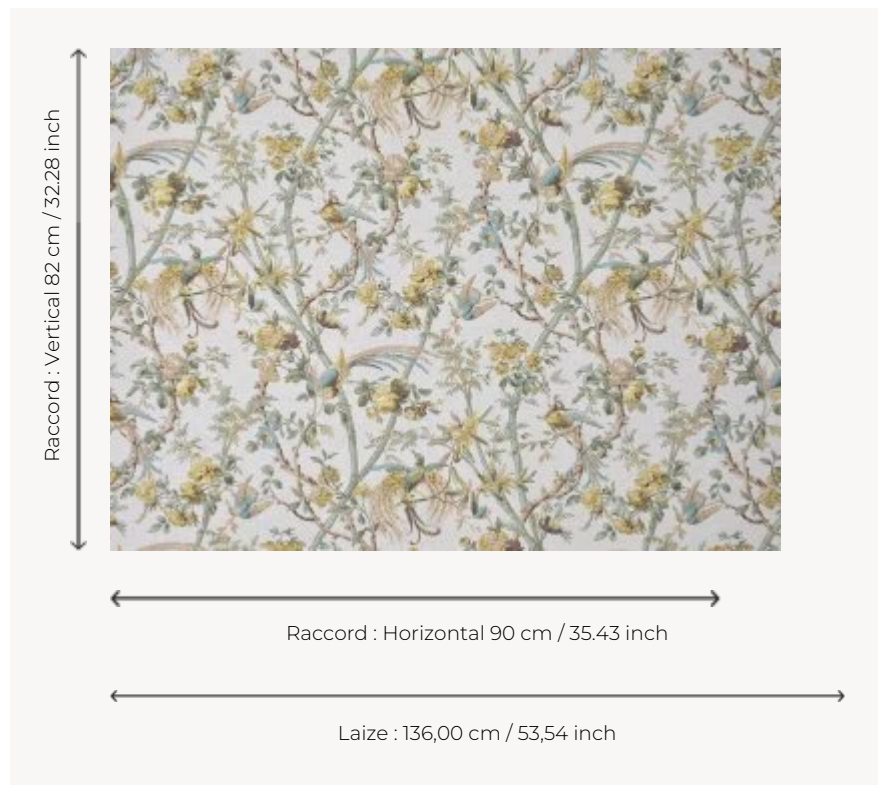

B7694001 OISEAUX DE PARADIS

This beautiful motif of birds parading in a dreamy bamboo grove brings back to life the decoration of a duchess's bed from the second half of the 19th century preserved in the Maison's archives.

B7694001 - Aqua

Braquenié

TYPE	Prints
COMPOSITION	67 % Linen - 33 % Cotton
SALES UNIT	Available per meter/yard
WIDTH	136 cm / 53,54 inch
REPEAT	H: 90 cm - 35,43 inch V: 82 cm - 32,28 inch Half drop repeat
WEIGHT	312 gr / ml
CARE	
NOTES	Made in France (EPV Living Heritage Mill)