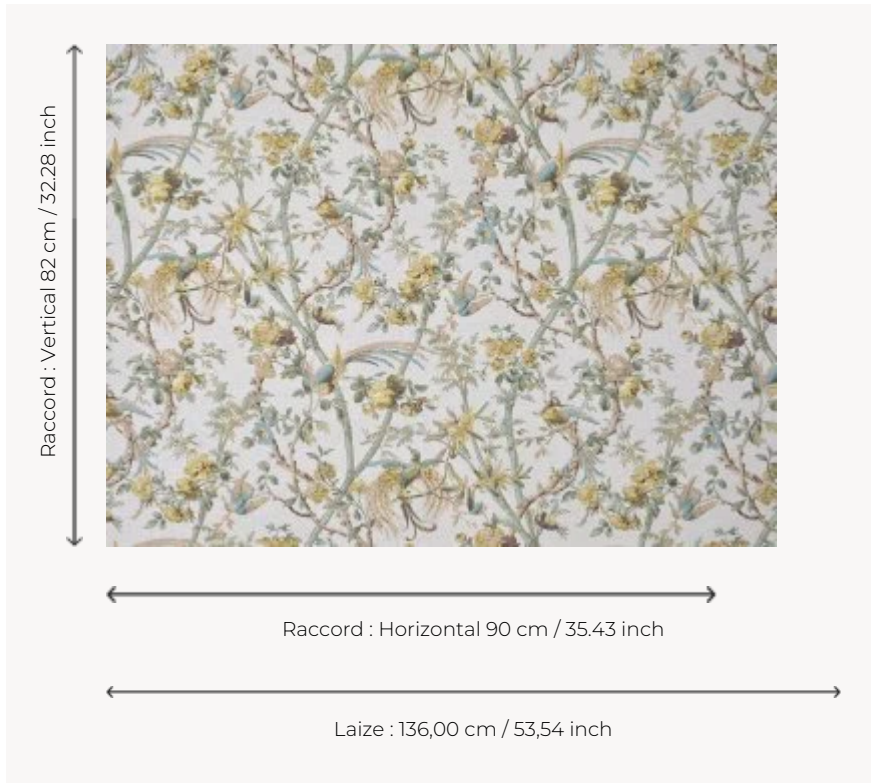

B7694001 OISEAUX DE PARADIS

This beautiful motif of birds parading in a dreamy bamboo grove brings back to life the decoration of a duchess's bed from the second half of the 19th century preserved in the Maison's archives.

B7694001 - Aqua

Braquenié

TYPE	Prints
COMPOSITION	67 % Linen - 33 % Cotton
SALES UNIT	Available per meter/yard
WIDTH	136 cm / 53,54 inch
REPEAT	H: 90 cm - 35,43 inch V: 82 cm - 32,28 inch Half drop repeat
WEIGHT	312 gr / ml
CARE	
NOTES	Made in France (EPV Living Heritage Mill)