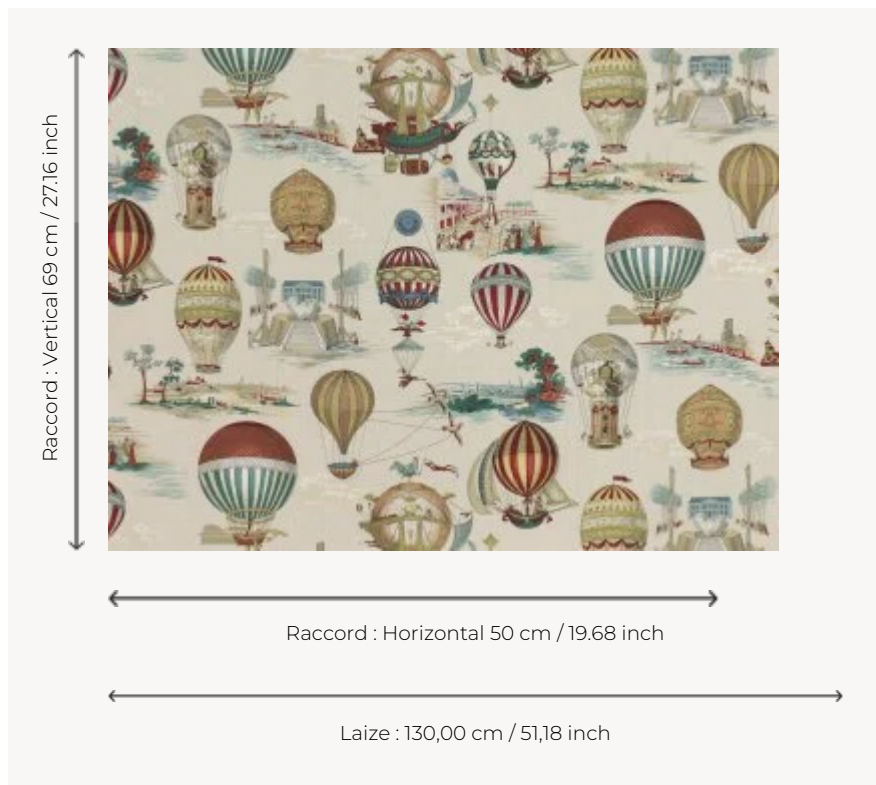

F2134002 LES AERONEFS

This print shows a group of flying machines taken from French engravings dating from 1770. It evokes the first hot-air balloon flights.

F2134002 - Crème

Pierre Frey

TYPE	Prints
COMPOSITION	100 % Cotton
SALES UNIT	Available per meter/yard
WIDTH	130 cm / 51,18 inch
REPEAT	H: 50 cm - 19,68 inch V: 69 cm - 27,16 inch
WEIGHT	240 gr / ml
CARE	

1 Colors

F2134002
Crème