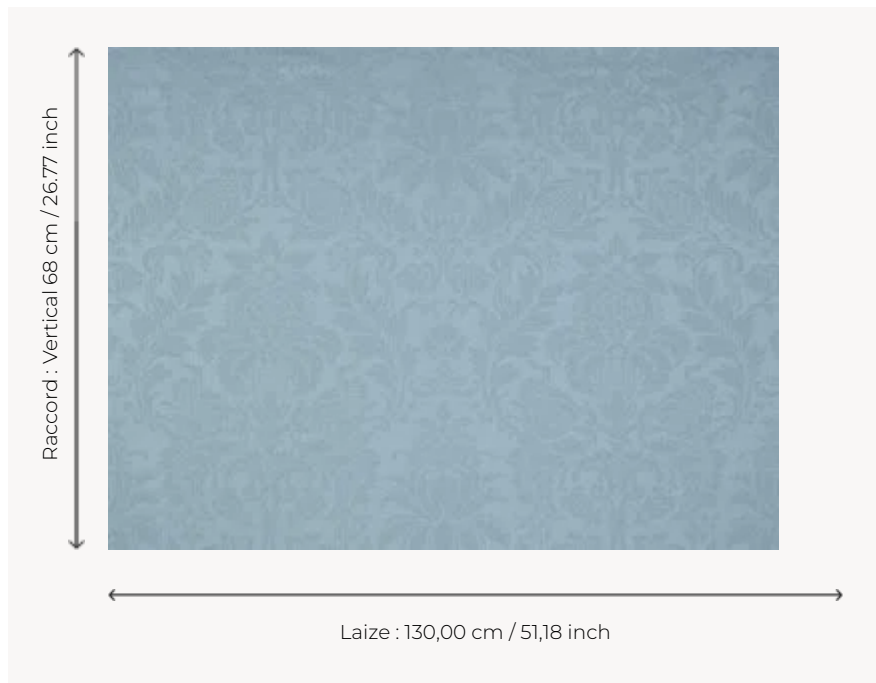

# F2162211 BEAUFORT

Plain emblematic of the house, embossed with a very beautiful 17th century design.

## Pierre Frey

<b>PERFORMANCE</b>	High Rub Test
<b>TYPE</b>	Fibres douces
<b>USE</b>	Intensive use
<b>MARTINDALE</b>	39.000 T
<b>COMPOSITION</b>	85 % Viscose - 15 % Linen
<b>SALES UNIT</b>	Available per meter/yard
<b>WIDTH</b>	130 cm / 51,18 inch
<b>REPEAT</b>	V: 68 cm - 26,77 inch
<b>WEIGHT</b>	557 gr / ml
<b>CARE</b>	