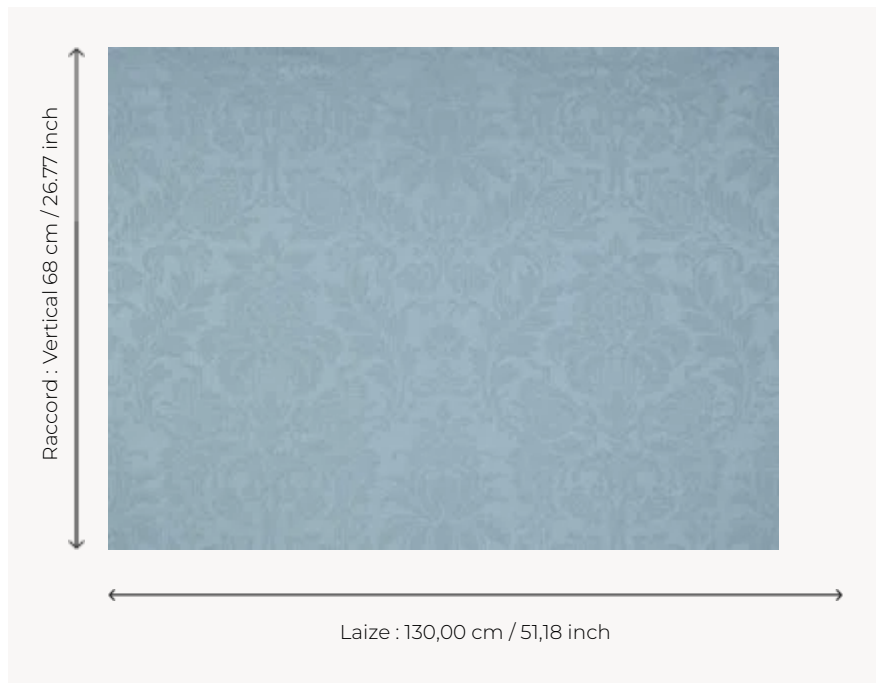

F2162211 BEAUFORT

Plain emblematic of the house, embossed with a very beautiful 17th century design.

F2162211 - Scabieuse

Pierre Frey

PERFORMANCE	High Rub Test
TYPE	Fibres douces
USE	Intensive use
MARTINDALE	39.000 T
COMPOSITION	85 % Viscose - 15 % Linen
SALES UNIT	Available per meter/yard
WIDTH	130 cm / 51,18 inch
REPEAT	V: 68 cm - 26,77 inch
WEIGHT	557 gr / ml
CARE	

19 Colors

F2162005
Crème

F2162007
Rouge

F2162008
Beige

F2162015
Blanc

F2162019
Emeraude

F2162020
Brique

F2162023
Cerise