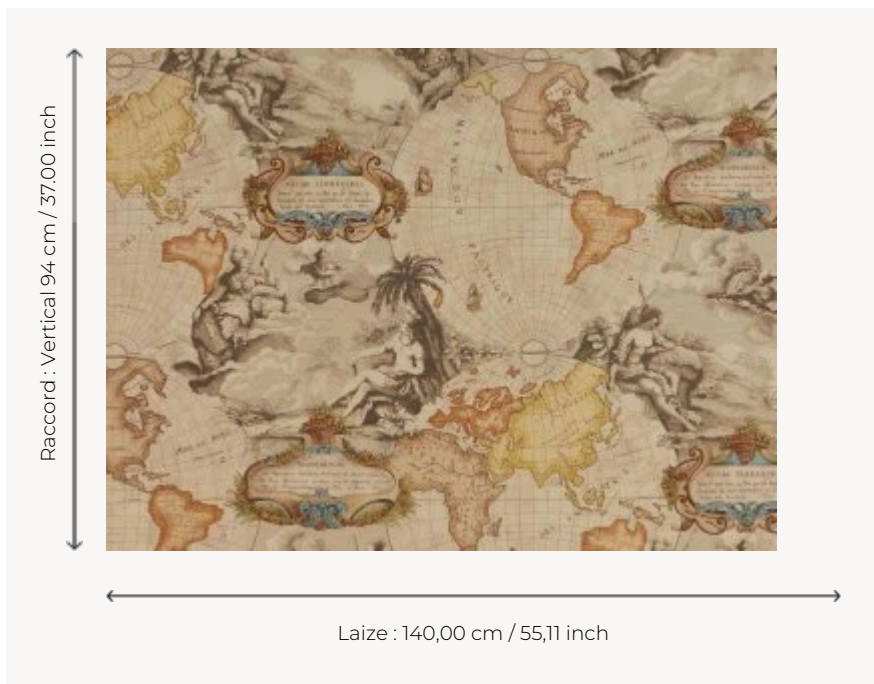

## F2264002 PLANISPHERE

Reproduction of ancient world maps from the 17th century coming from Holland. The water and earth protector gods watch over the globe.

**F2264002 - Miel**

### Pierre Frey

<b>TYPE</b>	Prints
<b>COMPOSITION</b>	100 % Cotton
<b>SALES UNIT</b>	Available per meter/yard
<b>WIDTH</b>	140 cm / 55,11 inch
<b>REPEAT</b>	V: 94 cm - 37,00 inch
<b>WEIGHT</b>	270 gr / ml
<b>CARE</b>	