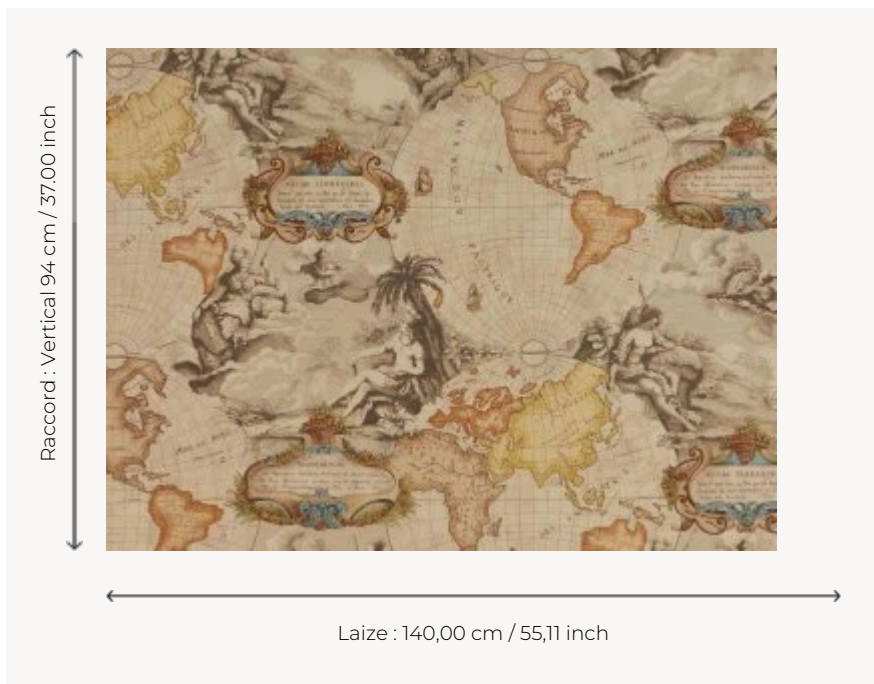

F2264002 PLANISPHERE

Reproduction of ancient world maps from the 17th century coming from Holland. The water and earth protector gods watch over the globe.

F2264002 - Miel

Pierre Frey

TYPE	Prints
COMPOSITION	100 % Cotton
SALES UNIT	Available per meter/yard
WIDTH	140 cm / 55,11 inch
REPEAT	V: 94 cm - 37,00 inch
WEIGHT	270 gr / ml
CARE	

2 Colors

F2264001
Crème

F2264002
Miel