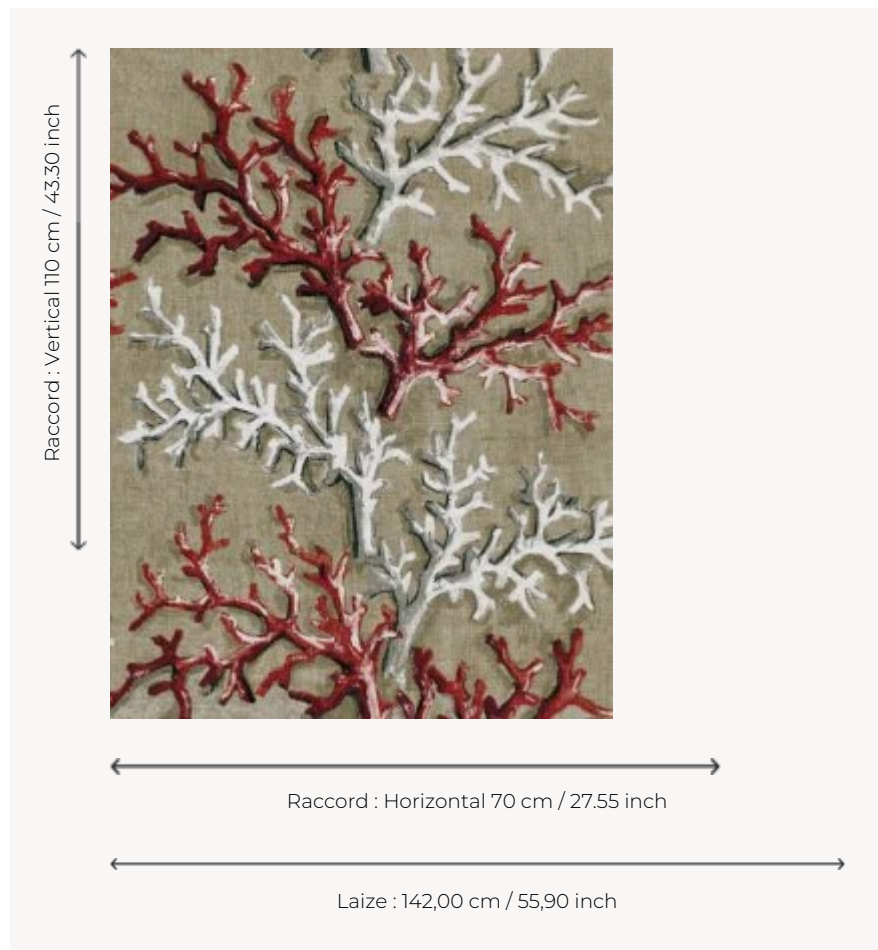

F2509002 LAVEZZI

Spectacular coral branches, printed on linen with white highlights. Timeless, this design is one of Pierre Frey's emblematic designs.

F2509002 - Corail

Pierre Frey

TYPE	Prints
COMPOSITION	100 % Linen
SALES UNIT	Available per meter/yard
WIDTH	142 cm / 55,90 inch
REPEAT	H: 70 cm - 27,55 inch V: 110 cm - 43,30 inch
WEIGHT	479 gr / ml
CARE	

1 Colors

F2509002
Corail