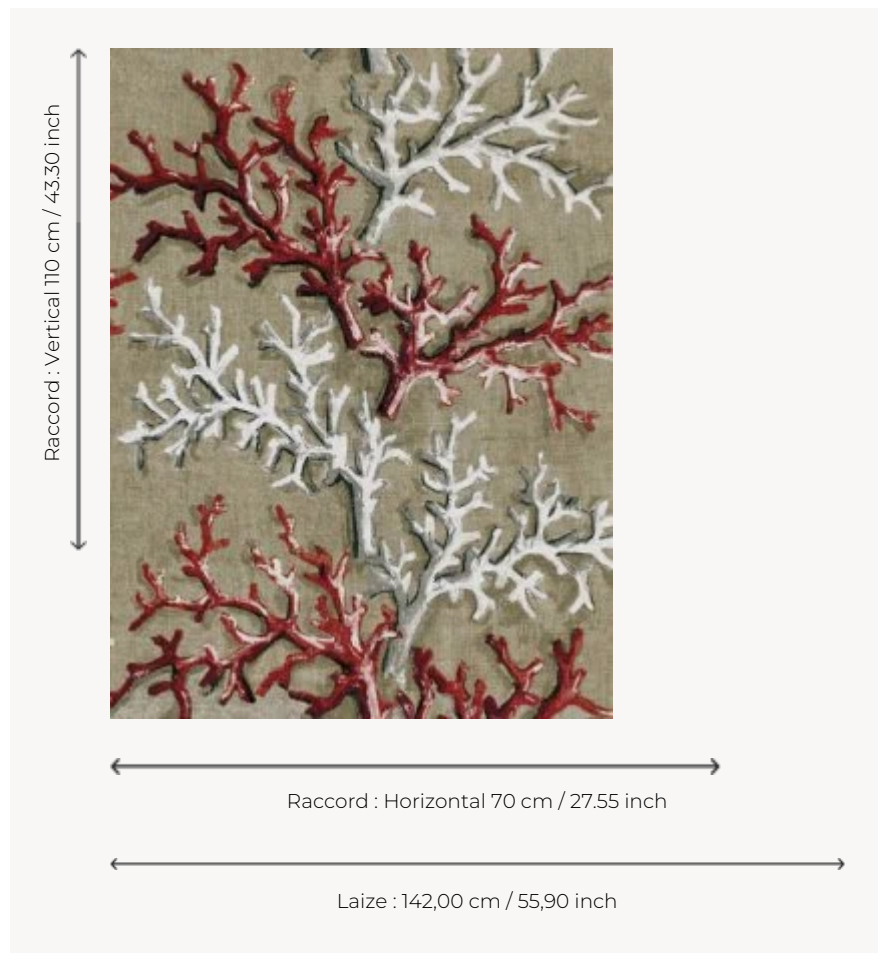

F2509002 LAVEZZI

Spectacular coral branches, printed on linen with white highlights. Timeless, this design is one of Pierre Frey's emblematic designs.

F2509002 - Corail

Pierre Frey

TYPE	Prints
COMPOSITION	100 % Linen
SALES UNIT	Available per meter/yard
WIDTH	142 cm / 55,90 inch
REPEAT	H: 70 cm - 27,55 inch V: 110 cm - 43,30 inch
WEIGHT	479 gr / ml
CARE	

1 Colors

F2509002

Corail