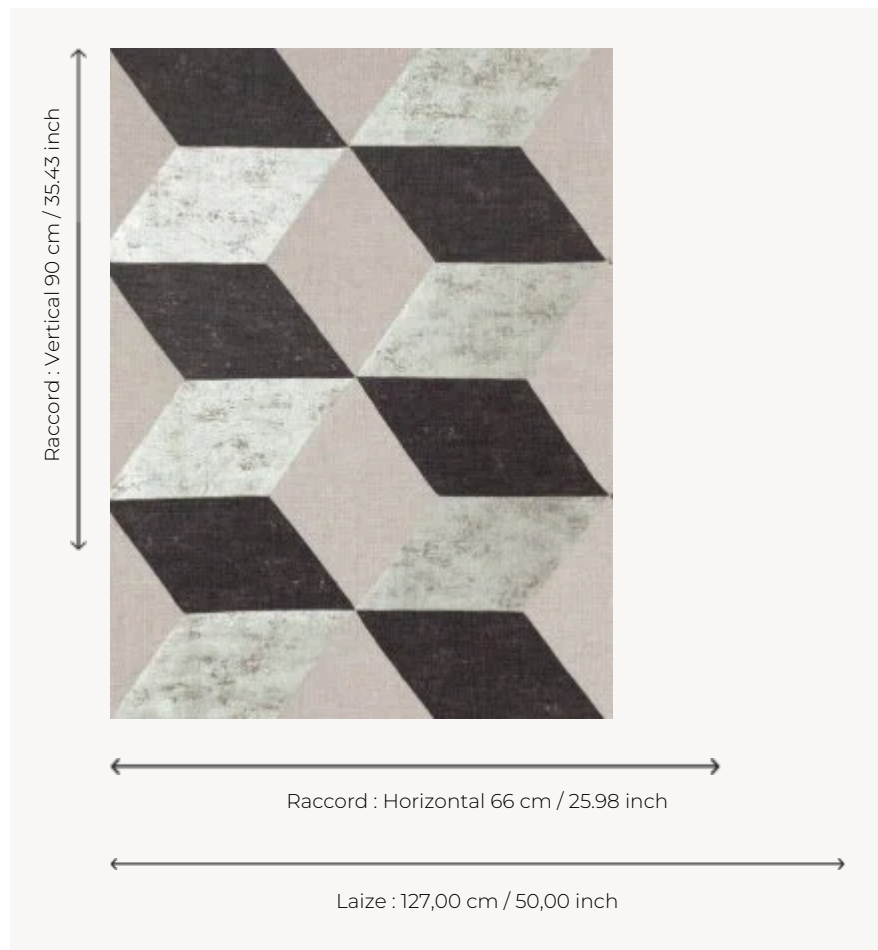

F2682001 KUBUS

Inspired by the Eileen Gray glossy folding screens, geometrical shapes offer infinite combinations on a viscose linen base with two silvery and gold hues.

F2682001 - Argent

Pierre Frey

TYPE	Prints
USE	Curtain
COMPOSITION	40 % Polyester - 40 % Linen - 20 % Viscose
SALES UNIT	Available per meter/yard
WIDTH	127 cm / 50,00 inch
REPEAT	H: 66 cm - 25,98 inch V: 90 cm - 35,43 inch
WEIGHT	420 gr / ml
CARE	    

1 Colors

F2682001
Argent