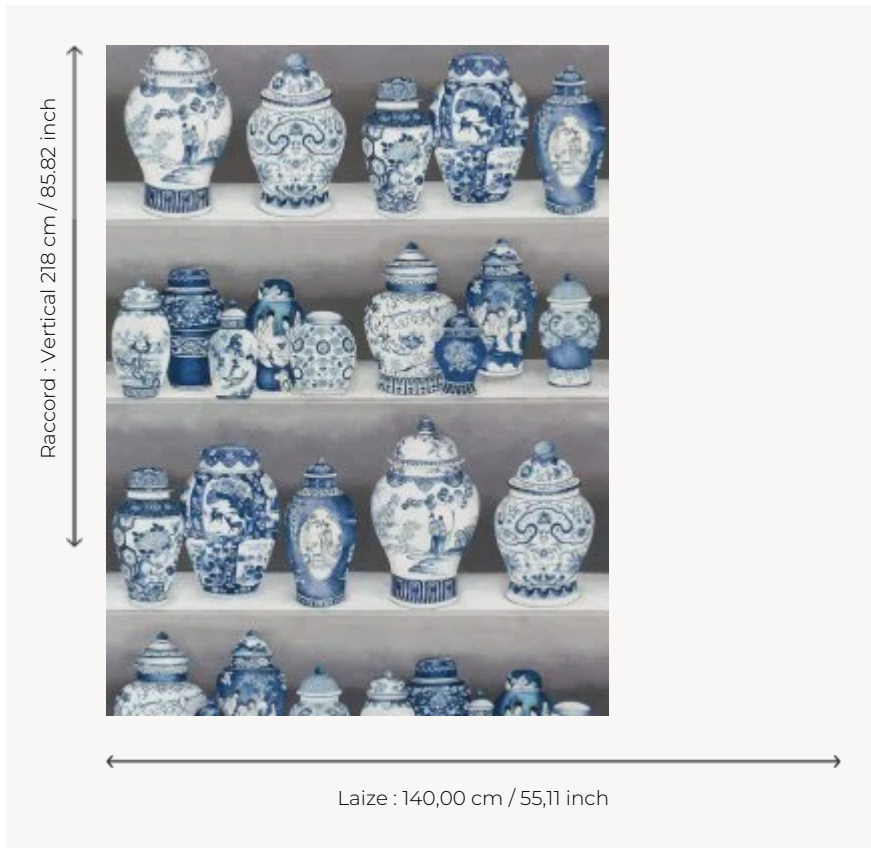

F2745001 MACAO

Composition of majestic ancient Chinese figureheads inspired by an admirable collection of porcelain. This cotton print, which has two indigo blue and glossy red variants, is spectacular for both the perfect exactness of the highly detailed design and the impressive size of the objects represented.

F2745001 - Bleu de chine

Pierre Frey

TYPE	Prints
USE	Curtain
COMPOSITION	100 % Cotton
SALES UNIT	Available per meter/yard
WIDTH	140 cm / 55,11 inch
REPEAT	V: 218 cm - 85,82 inch Half drop repeat
WEIGHT	305 gr / m ²
CARE	