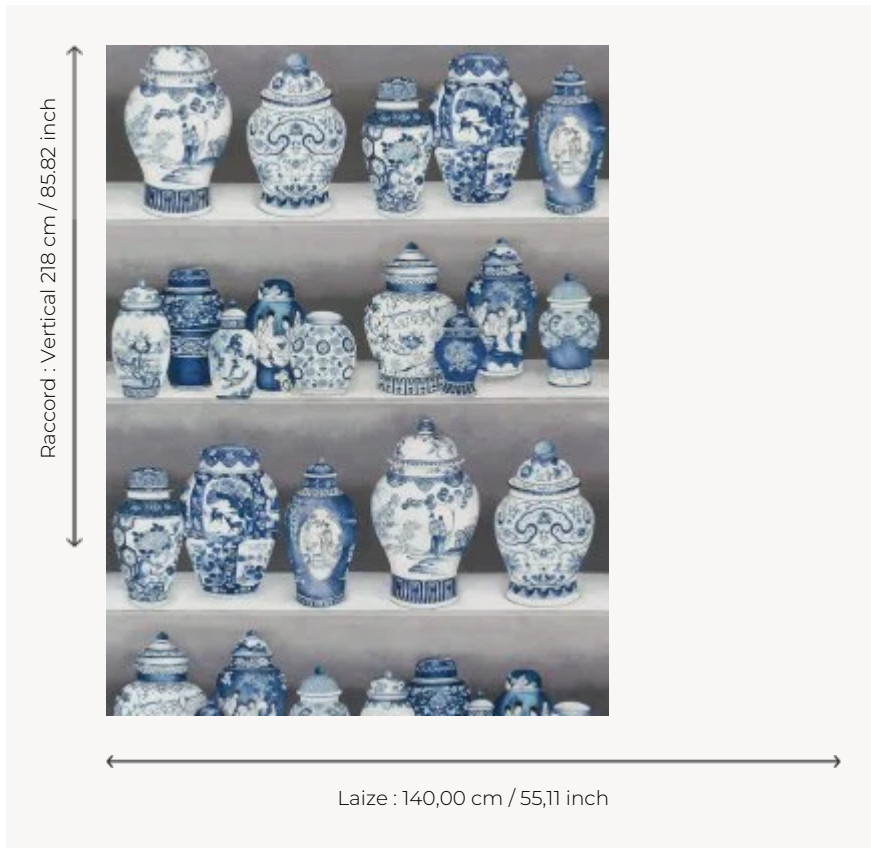

F2745001 MACAO

Composition of majestic ancient Chinese figureheads inspired by an admirable collection of porcelain. This cotton print, which has two indigo blue and glossy red variants, is spectacular for both the perfect exactness of the highly detailed design and the impressive size of the objects represented.

F2745001 - Bleu de chine

Pierre Frey

TYPE	Prints
USE	Curtain
COMPOSITION	100 % Cotton
SALES UNIT	Available per meter/yard
WIDTH	140 cm / 55,11 inch
REPEAT	V: 218 cm - 85,82 inch Half drop repeat
WEIGHT	305 gr / ml
CARE	