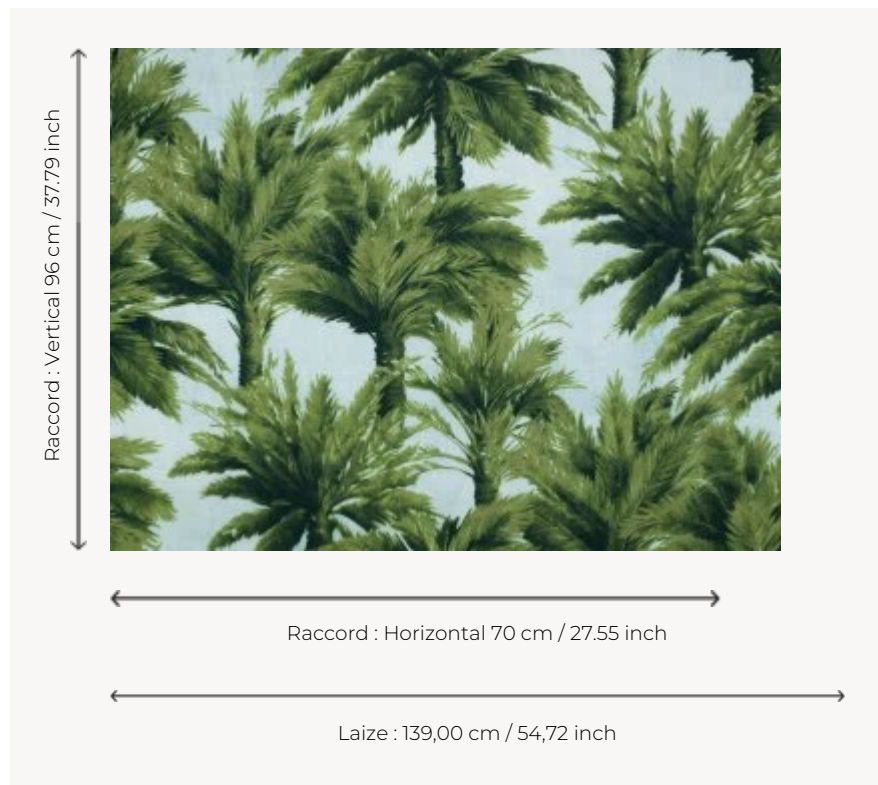

F2751001 MAURITIUS

Idyllic beauty of an island in the shade of palm trees. This 100% linen fabric invites us to fulfil our Robinson Crusoe dreams, to satisfy our desire for freedom, far from the stress of urban life.

F2751001 - Ciel

Pierre Frey

TYPE	Prints
USE	Curtain
COMPOSITION	100 % Linen
SALES UNIT	Available per meter/yard
WIDTH	139 cm / 54,72 inch
REPEAT	H: 70 cm - 27,55 inch V: 96 cm - 37,79 inch
WEIGHT	373 gr / ml
CARE	