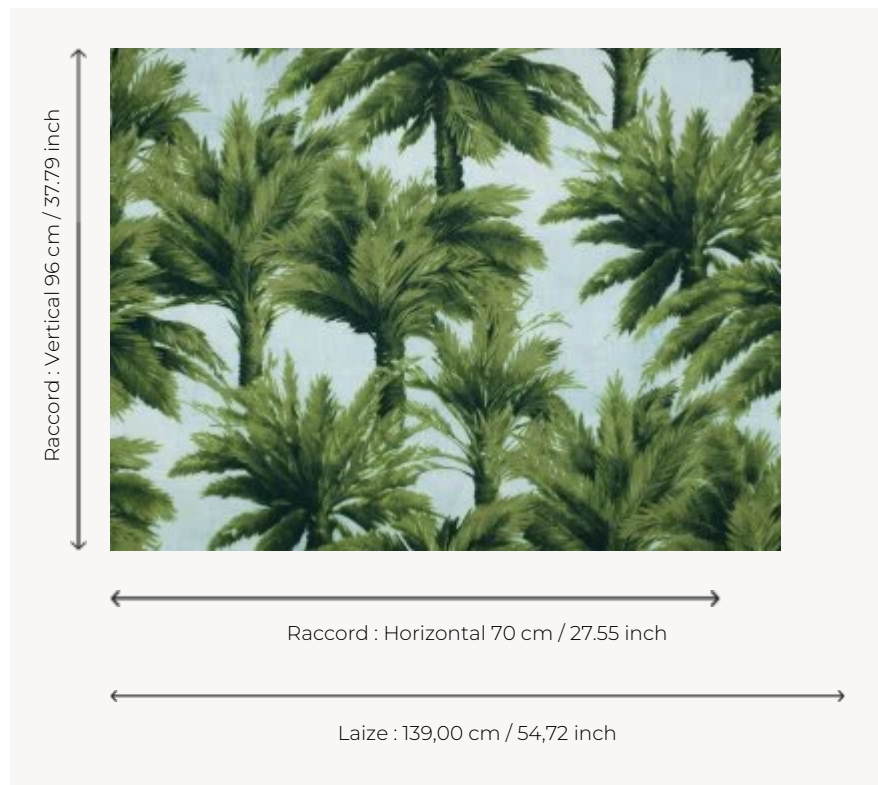

F2751001 MAURITIUS

Idyllic beauty of an island in the shade of palm trees. This 100% linen fabric invites us to fulfil our Robinson Crusoe dreams, to satisfy our desire for freedom, far from the stress of urban life.

F2751001 - Ciel

Pierre Frey

| | |
|--------------------|--|
| TYPE | Prints |
| USE | Curtain |
| COMPOSITION | 100 % Linen |
| SALES UNIT | Available per meter/yard |
| WIDTH | 139 cm / 54,72 inch |
| REPEAT | H: 70 cm - 27,55 inch V: 96 cm - 37,79 inch |
| WEIGHT | 373 gr / ml |
| CARE | |