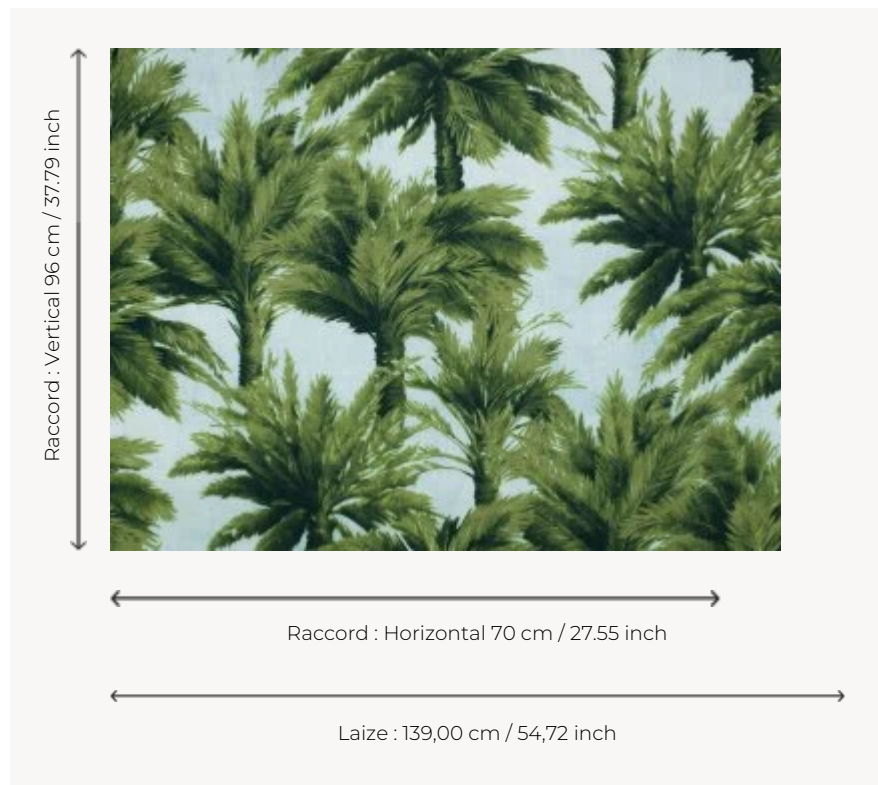

F2751001 MAURITIUS

Idyllic beauty of an island in the shade of palm trees. This 100% linen fabric invites us to fulfil our Robinson Crusoe dreams, to satisfy our desire for freedom, far from the stress of urban life.

F2751001 - Ciel

Pierre Frey

TYPE	Prints
USE	Curtain
COMPOSITION	100 % Linen
SALES UNIT	Available per meter/yard
WIDTH	139 cm / 54,72 inch
REPEAT	H: 70 cm - 27,55 inch V: 96 cm - 37,79 inch
WEIGHT	373 gr / ml
CARE	