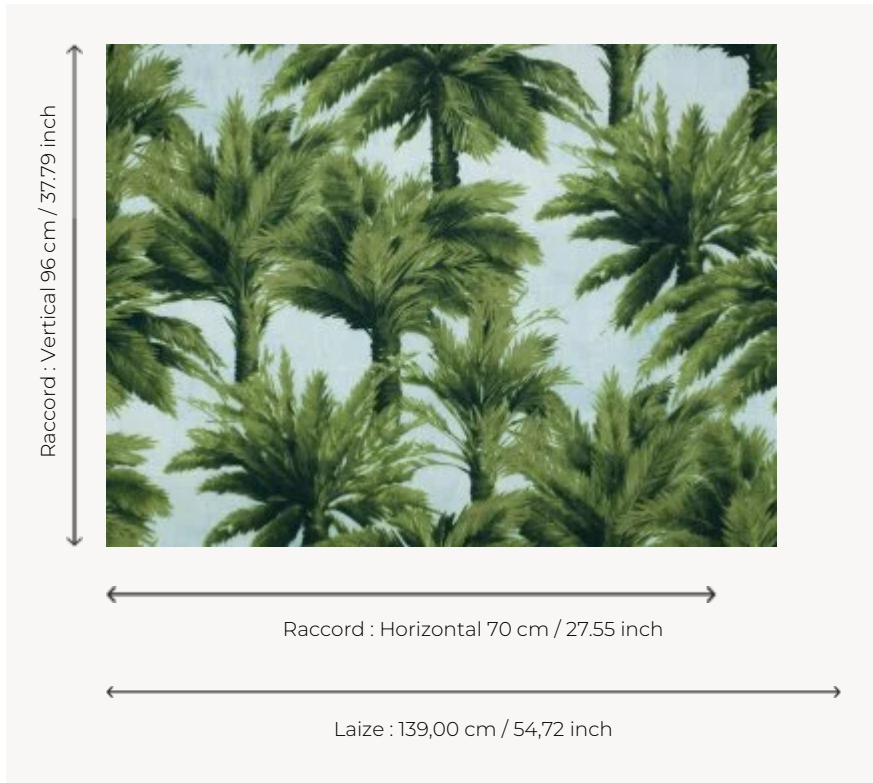

F2751001 MAURITIUS

Idyllic beauty of an island in the shade of palm trees. This 100% linen fabric invites us to fulfil our Robinson Crusoe dreams, to satisfy our desire for freedom, far from the stress of urban life.

F2751001 - Ciel

Pierre Frey

TYPE	Prints
USE	Curtain
COMPOSITION	100 % Linen
SALES UNIT	Available per meter/yard
WIDTH	139 cm / 54,72 inch
REPEAT	H: 70 cm - 27,55 inch V: 96 cm - 37,79 inch
WEIGHT	373 gr / ml
CARE	