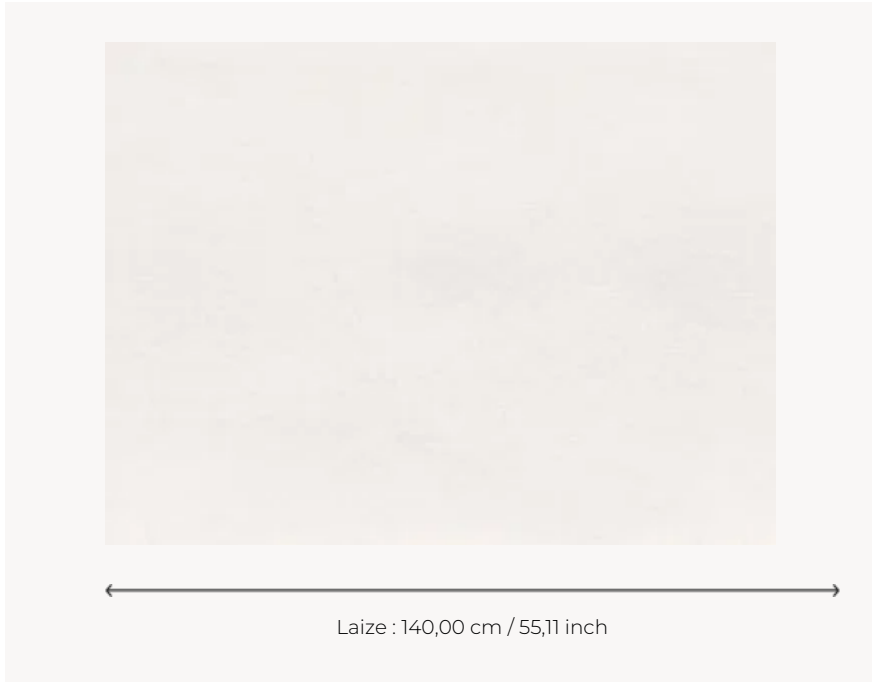

F2754001 OPERA - VELOURS

This product, which can be used in both curtains and seats (thanks to its high Martindale rating), has an appealing hand and appearance. The rich range of colours means it can be associated with a number of our creations in a conventional or modern way. It can be embossed for a special order.

F2754001 - Blanc

Pierre Frey

PERFORMANCE	High Rub Test
TYPE	-
USE	Intensive use
MARTINDALE	80.000 T
COMPOSITION	100 % Cotton
SALES UNIT	Available per meter/yard
WIDTH	140 cm / 55,11 inch
WEIGHT	547 gr / ml
CARE	
CERTIFICATIONS	BS5852 Cigarette test EN1021-1-2 in conjunction with suitable combustion modified foam
NOTES	Can be embossed Water resistant
BOOK	F99791005