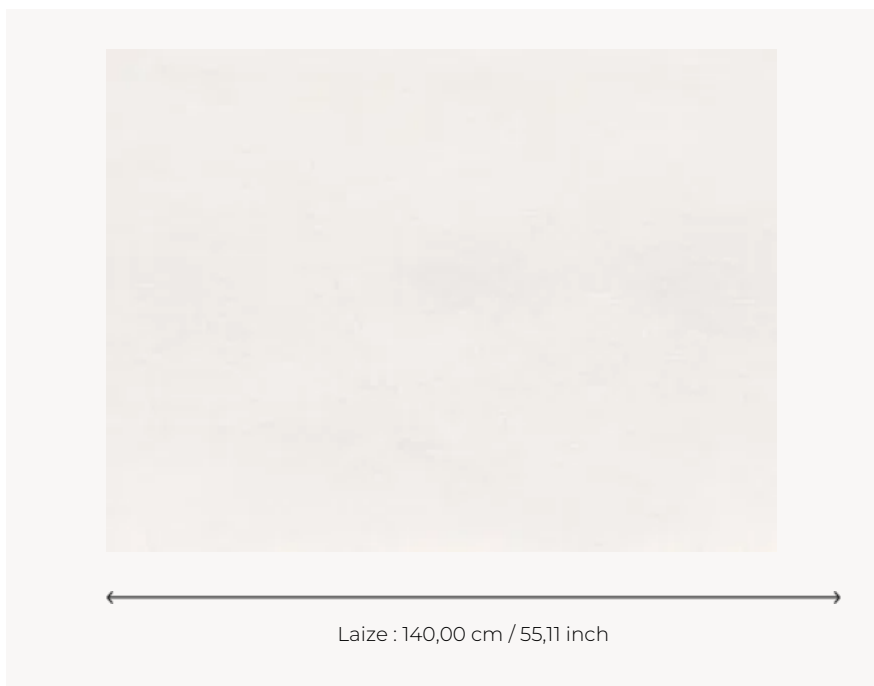

F2754001 OPERA - VELOURS

This product, which can be used in both curtains and seats (thanks to its high Martindale rating), has an appealing hand and appearance. The rich range of colours, more than 40 shades, means it can be associated with a number of our creations in a conventional or modern way. It can be embossed for a special order.

F2754001 - Blanc

Pierre Frey

PERFORMANCE	High Rub Test
TYPE	-
USE	Intensive use
MARTINDALE	80.000 T
COMPOSITION	100 % Cotton
SALES UNIT	Available per meter/yard
WIDTH	140 cm / 55,11 inch
WEIGHT	547 gr / ml
CARE	
CERTIFICATIONS	BS5852 Cigarette test EN1021-1-2 in conjunction with suitable combustion modified foam
NOTES	Can be embossed Water resistant
BOOK	F99791005