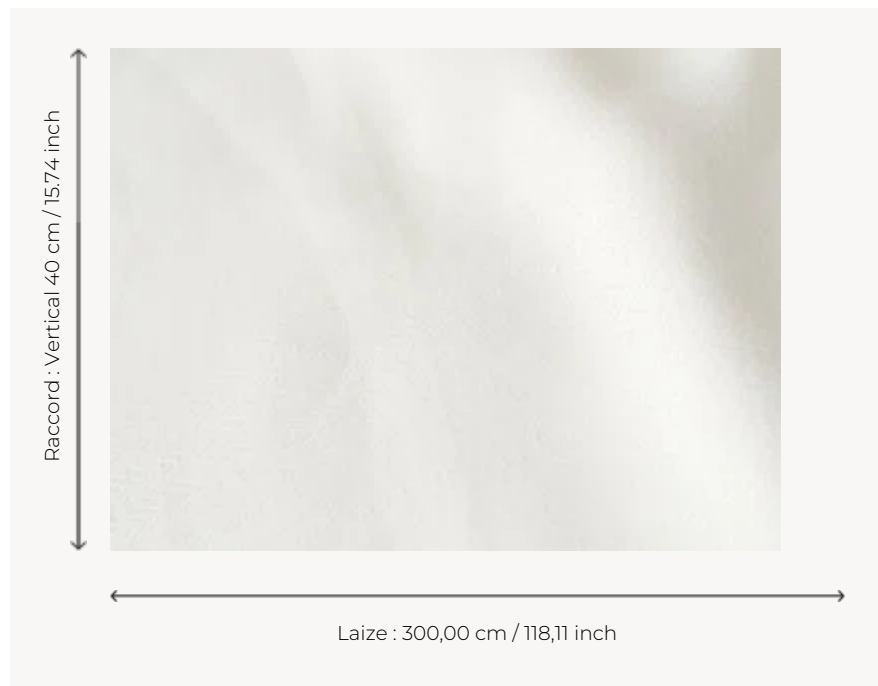

F2873001 MILO

The freshness of the linen, modern stripes treated in natural tones make Paros the ideal sheer for your interiors. Made in wide width, it can play on vertical or horizontal lines.

F2873001 - Crème

Pierre Frey

TYPE	Sheers
USE	Sheers
COMPOSITION	50 % Polyester - 50 % Linen
SALES UNIT	Available per meter/yard
WIDTH	300 cm / 118,11 inch
REPEAT	V: 40 cm - 15,74 inch
WEIGHT	426 gr / ml
CARE	

INFORMATION Stripes perpendicular to selvages

1 Colors

F2873001
Crème