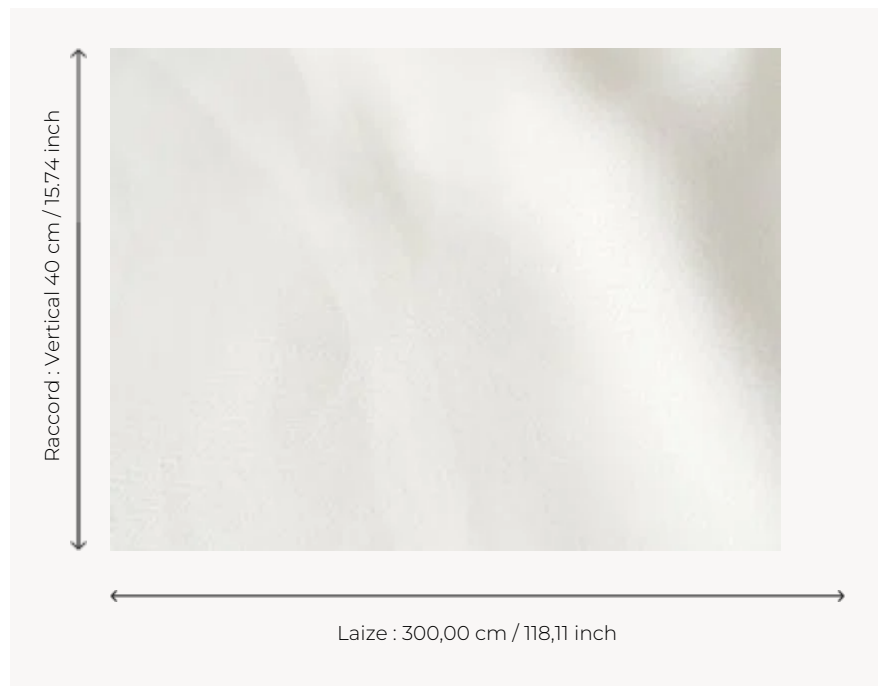

# F2873001 MILO

The freshness of the linen, modern stripes treated in natural tones make Paros the ideal sheer for your interiors. Made in wide width, it can play on vertical or horizontal lines.

## Pierre Frey

<b>TYPE</b>	Sheers
<b>USE</b>	Sheers
<b>COMPOSITION</b>	50 % Polyester - 50 % Linen
<b>SALES UNIT</b>	Available per meter/yard
<b>WIDTH</b>	300 cm / 118,11 inch
<b>REPEAT</b>	V: 40 cm - 15,74 inch
<b>WEIGHT</b>	426 gr / ml
<b>CARE</b>	