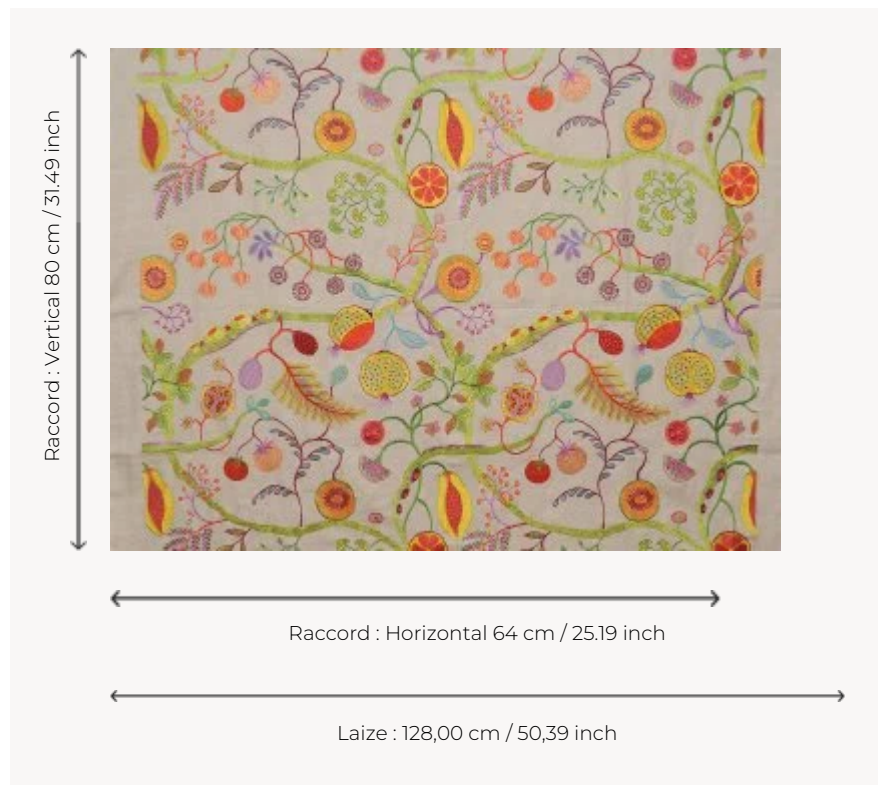

F2887001 MOJITO

Sinuous branches decorated with fruits and flowers embroidered on linen where the abundance and vibrancy of the motifs create a colorful and magical universe. Hasta la vista!

F2887001 - Multicolore

Pierre Frey

TYPE	Embroideries
COMPOSITION	65 % Linen - 35 % Viscose
SALES UNIT	Available per meter/yard
WIDTH	128 cm / 50,39 inch
REPEAT	H: 64 cm - 25,19 inch V: 80 cm - 31,49 inch
WEIGHT	540 gr / ml
CARE	

1 Colors

F2887001
Multicolore