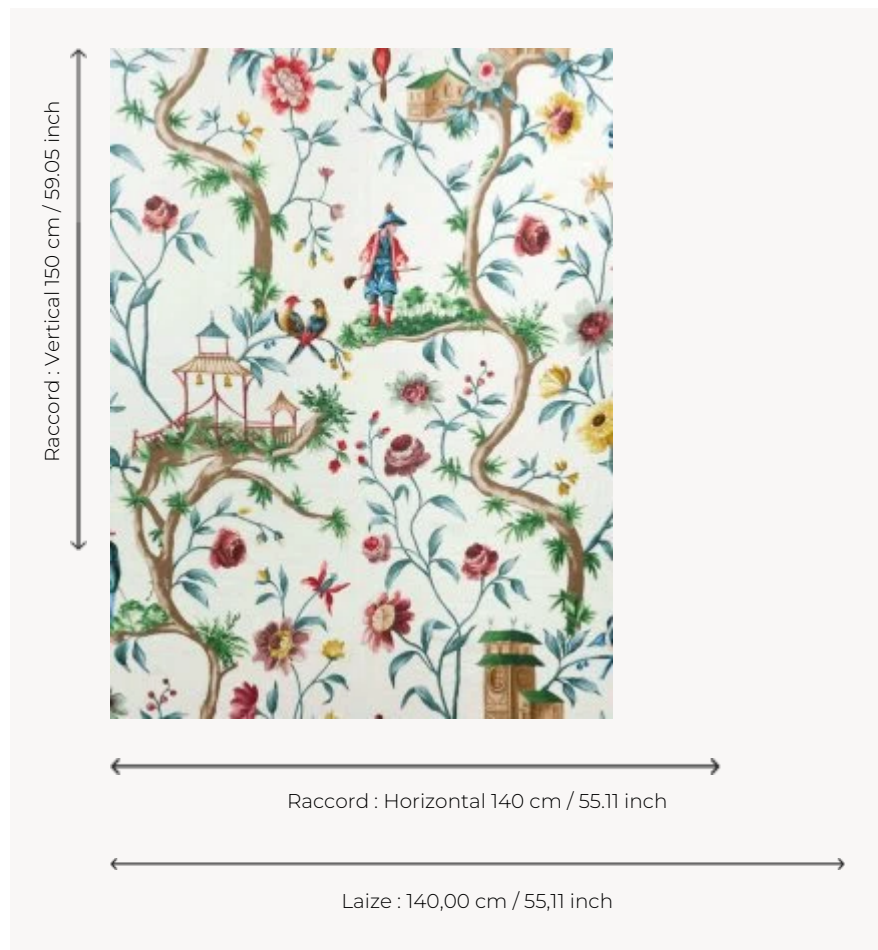

F2890001 - Original

Pierre Frey

TYPE	Prints
USE	Curtain
COMPOSITION	100 % Linen
SALES UNIT	Available per meter/yard
WIDTH	140 cm / 55,11 inch
REPEAT	H: 140 cm - 55,11 inch V: 150 cm - 59,05 inch
WEIGHT	375 gr / ml
CARE	

1 Colors

F2890001
Original