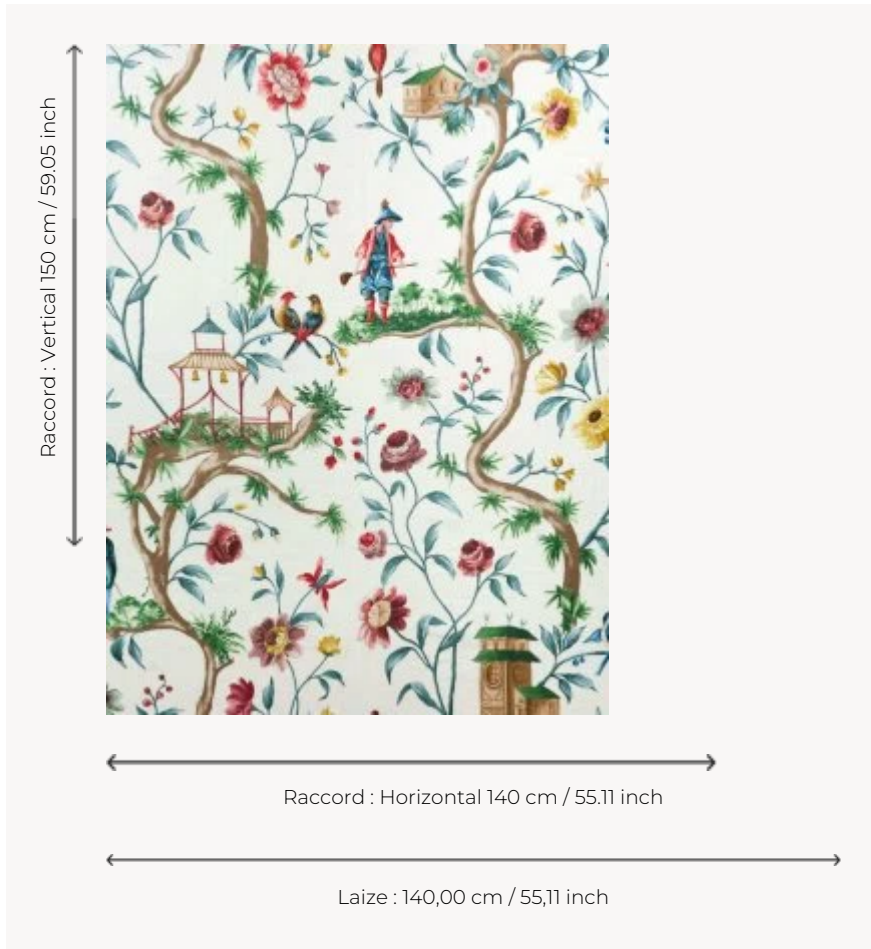

F2890001 CHINON

The chinoiserie perfectly enhances the charm of the exotic and seduces the lovers of decoration since the 18th century. Chinese pagodas and architecture are delicately printed on a canvas.

F2890001 - Original

Pierre Frey

TYPE	Prints
USE	Curtain
COMPOSITION	100 % Linen
SALES UNIT	Available per meter/yard
WIDTH	140 cm / 55,11 inch
REPEAT	H: 140 cm - 55,11 inch V: 150 cm - 59,05 inch
WEIGHT	375 gr / ml
CARE	

1 Colors

F2890001
Original