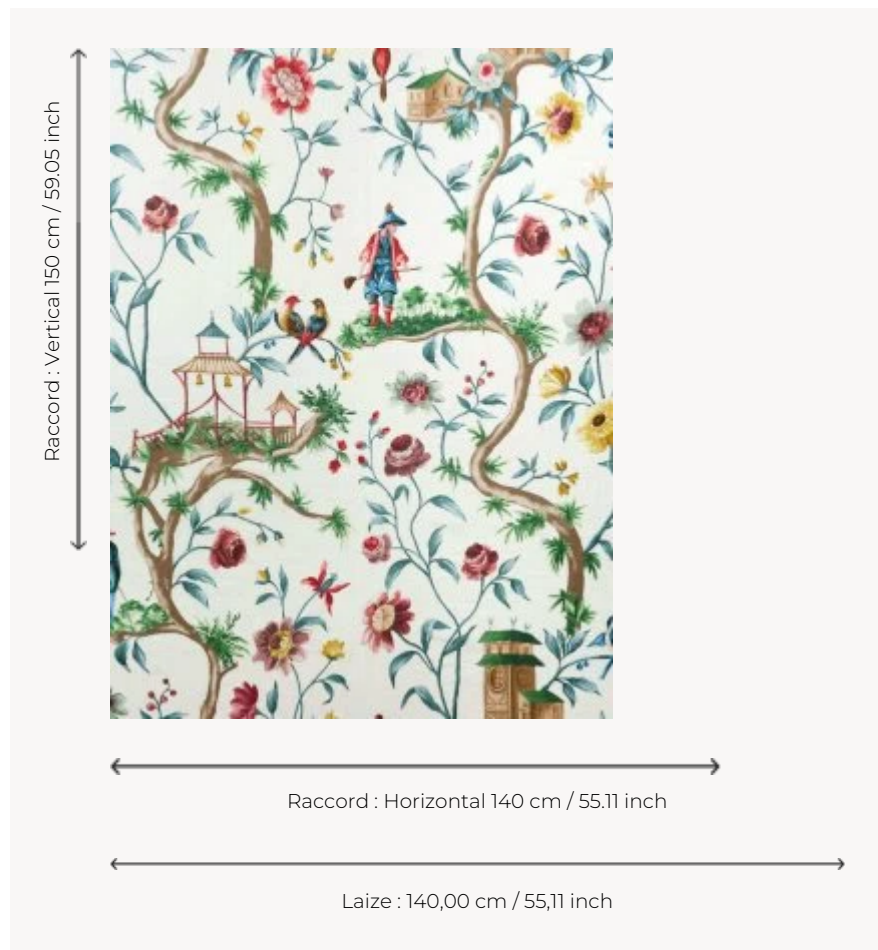

F2890001 - Original

Pierre Frey

TYPE	Prints
USE	Curtain
COMPOSITION	100 % Linen
SALES UNIT	Available per meter/yard
WIDTH	140 cm / 55,11 inch
REPEAT	H: 140 cm - 55,11 inch V: 150 cm - 59,05 inch
WEIGHT	375 gr / ml
CARE	

1 Colors

F2890001
Original