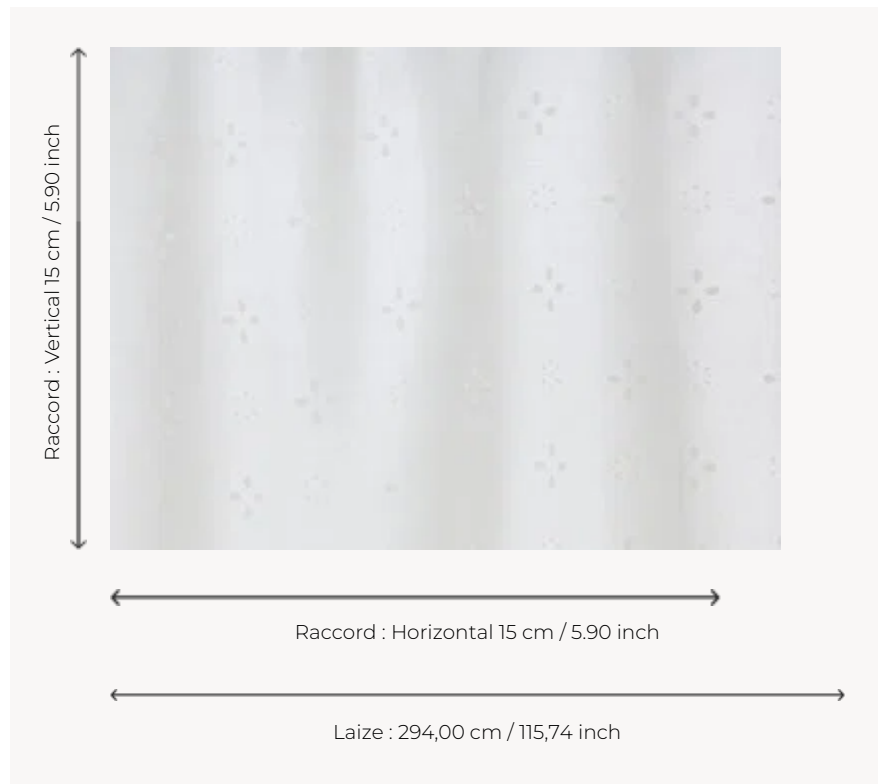

F2914001 NEREIDE

The stylized motif of laser-cut flowers gives this wide-width linen sheer a very romantic character.

F2914001 - Blanc

Pierre Frey

TYPE	Sheers
USE	Sheers
COMPOSITION	100 % Linen
SALES UNIT	Available per meter/yard
WIDTH	294 cm / 115,74 inch
REPEAT	H: 15 cm - 5,90 inch V: 15 cm - 5,90 inch
WEIGHT	294 gr / ml
CARE	

1 Colors

F2914001
Blanc