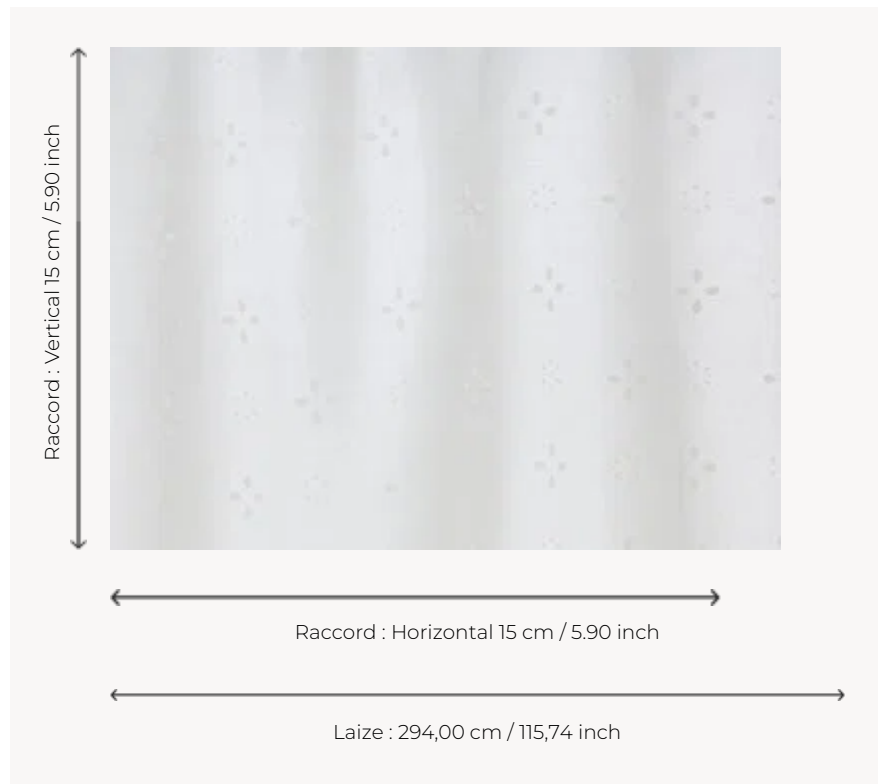

# F2914001 NEREIDE

The stylized motif of laser-cut flowers gives this wide-width linen sheer a very romantic character.

## Pierre Frey

<b>TYPE</b>	Sheers
<b>USE</b>	Sheers
<b>COMPOSITION</b>	100 % Linen
<b>SALES UNIT</b>	Available per meter/yard
<b>WIDTH</b>	294 cm / 115,74 inch
<b>REPEAT</b>	H: 15 cm - 5,90 inch V: 15 cm - 5,90 inch
<b>WEIGHT</b>	294 gr / ml
<b>CARE</b>	