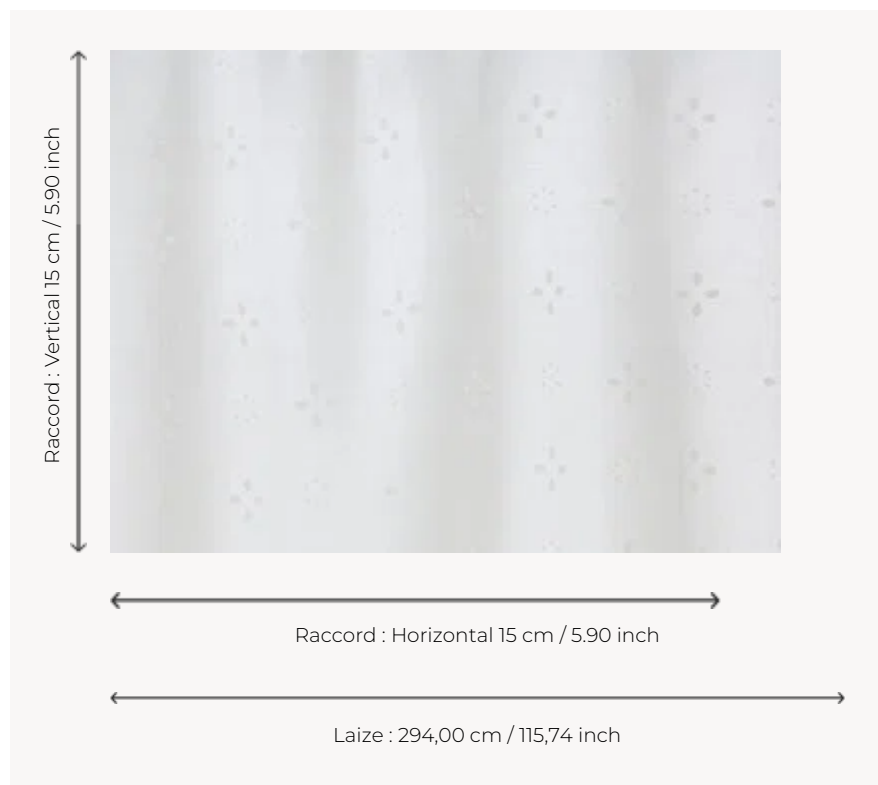

## F2914001 NEREIDE

The stylized motif of laser-cut flowers gives this wide-width linen sheer a very romantic character.

### F2914001 - Blanc

### Pierre Frey

<b>TYPE</b>	Sheers
<b>USE</b>	Sheers
<b>COMPOSITION</b>	100 % Linen
<b>SALES UNIT</b>	Available per meter/yard
<b>WIDTH</b>	294 cm / 115,74 inch
<b>REPEAT</b>	H: 15 cm - 5,90 inch V: 15 cm - 5,90 inch
<b>WEIGHT</b>	294 gr / ml
<b>CARE</b>	