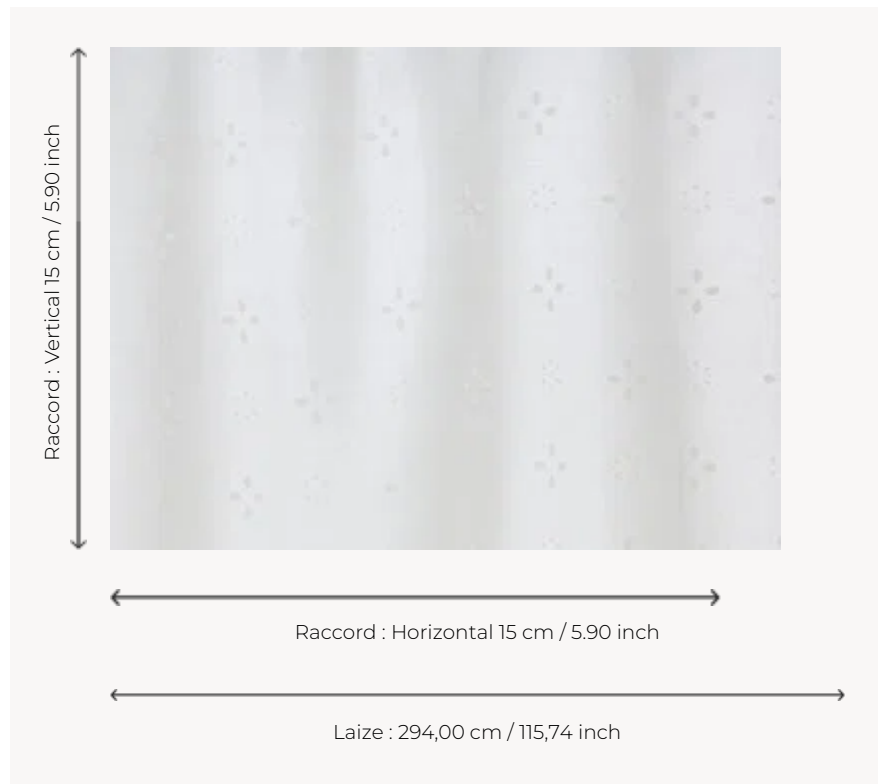

## F2914001 NEREIDE

The stylized motif of laser-cut flowers gives this wide-width linen sheer a very romantic character.

### F2914001 - Blanc

### Pierre Frey

<b>TYPE</b>	Sheers
<b>USE</b>	Sheers
<b>COMPOSITION</b>	100 % Linen
<b>SALES UNIT</b>	Available per meter/yard
<b>WIDTH</b>	294 cm / 115,74 inch
<b>REPEAT</b>	H: 15 cm - 5,90 inch V: 15 cm - 5,90 inch
<b>WEIGHT</b>	294 gr / ml
<b>CARE</b>	