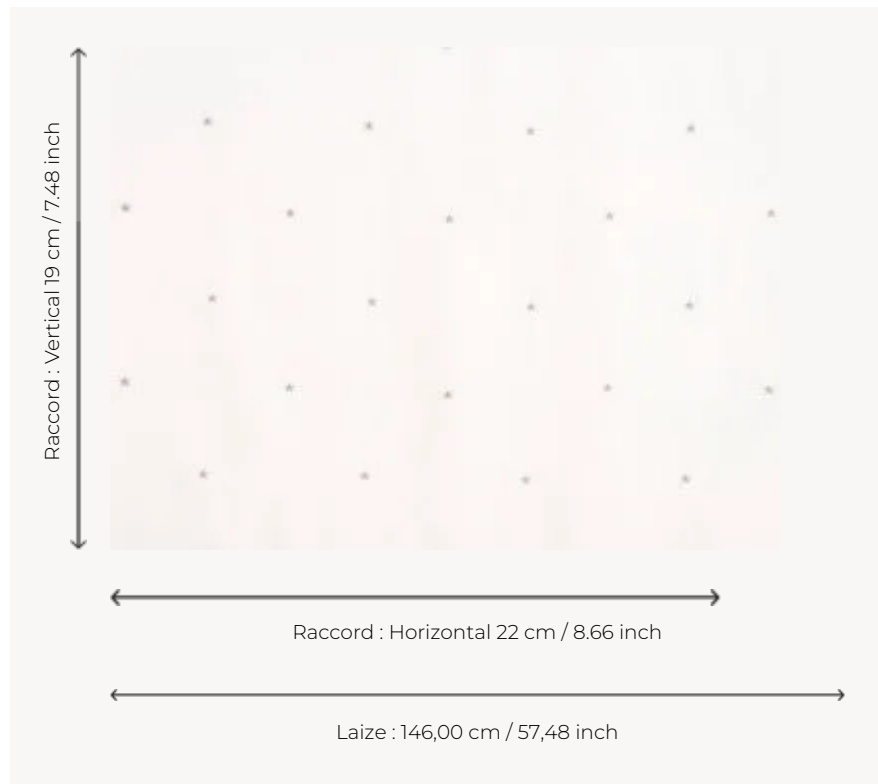

F2963002 LA VOIE LACTEE

A pathway of stars embroidered on linen, available in silver or blue.

F2963002 - Argent

Pierre Frey

TYPE	-
USE	Sheers
COMPOSITION	98 % Linen - 2 % Rayon
SALES UNIT	Available per meter/yard
WIDTH	146 cm / 57,48 inch
REPEAT	H: 22 cm - 8,66 inch V: 19 cm - 7,48 inch
WEIGHT	220 gr / ml
CARE	