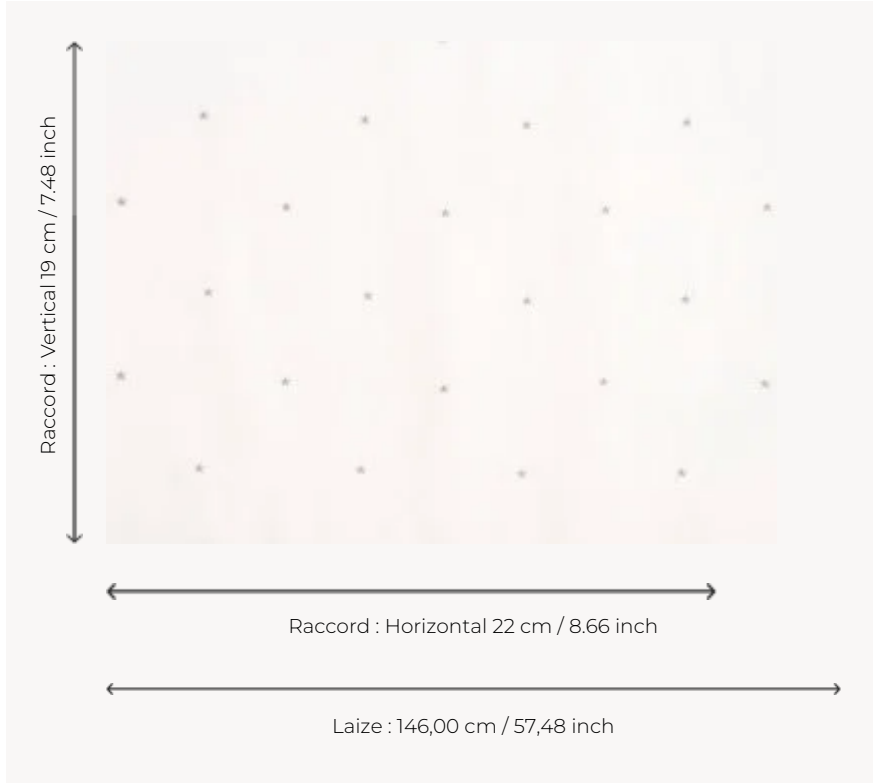

F2963002 LA VOIE LACTEE

A pathway of stars embroidered on linen, available in silver or blue.

F2963002 - Argent

Pierre Frey

TYPE	-
USE	Sheers
COMPOSITION	98 % Linen - 2 % Rayon
SALES UNIT	Available per meter/yard
WIDTH	146 cm / 57,48 inch
REPEAT	H: 22 cm - 8,66 inch V: 19 cm - 7,48 inch
WEIGHT	220 gr / ml
CARE	