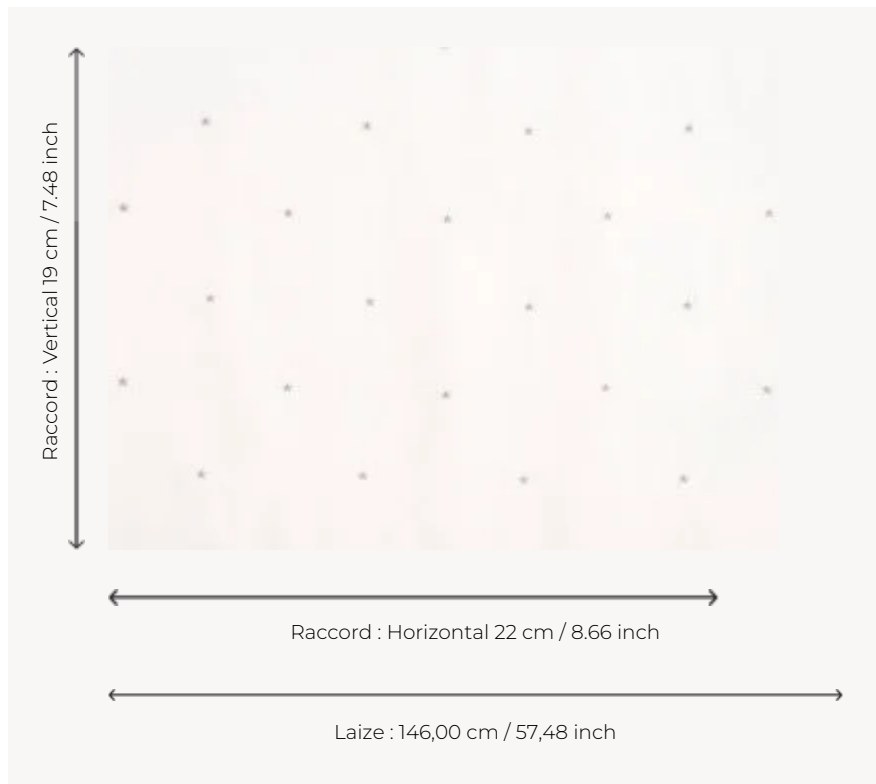

F2963002 LA VOIE LACTEE

A pathway of stars embroidered on linen, available in silver or blue.

F2963002 - Argent

Pierre Frey

TYPE	-
USE	Sheers
COMPOSITION	98 % Linen - 2 % Rayon
SALES UNIT	Available per meter/yard
WIDTH	146 cm / 57,48 inch
REPEAT	H: 22 cm - 8,66 inch V: 19 cm - 7,48 inch
WEIGHT	220 gr / ml
CARE	