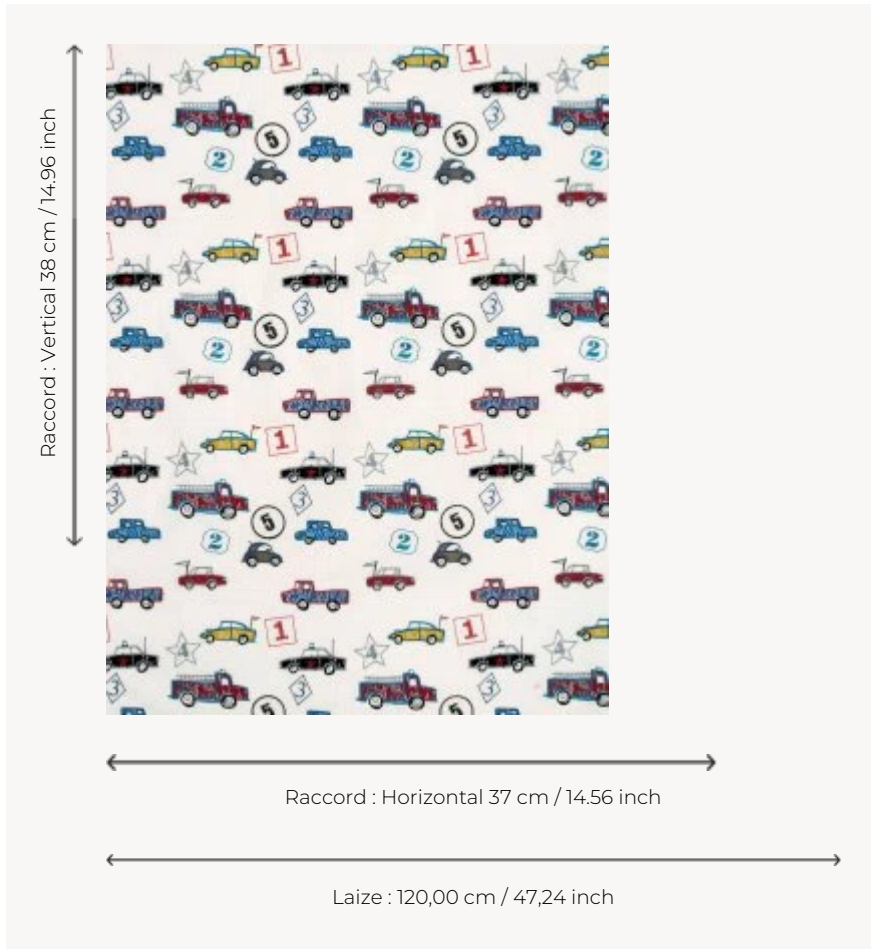

## F2970001 TUT-TUT

Oh, the fun of being a boy! Plain weave cotton embroidered with racing cars, police cars and fire engines dashing about.

### Pierre Frey

<b>TYPE</b>	Embroideries
<b>USE</b>	Curtain
<b>COMPOSITION</b>	85 % Cotton - 15 % Viscose
<b>SALES UNIT</b>	Available per meter/yard
<b>WIDTH</b>	120 cm / 47,24 inch
<b>REPEAT</b>	H: 37 cm - 14,56 inch V: 38 cm - 14,96 inch
<b>WEIGHT</b>	313 gr / ml
<b>CARE</b>	