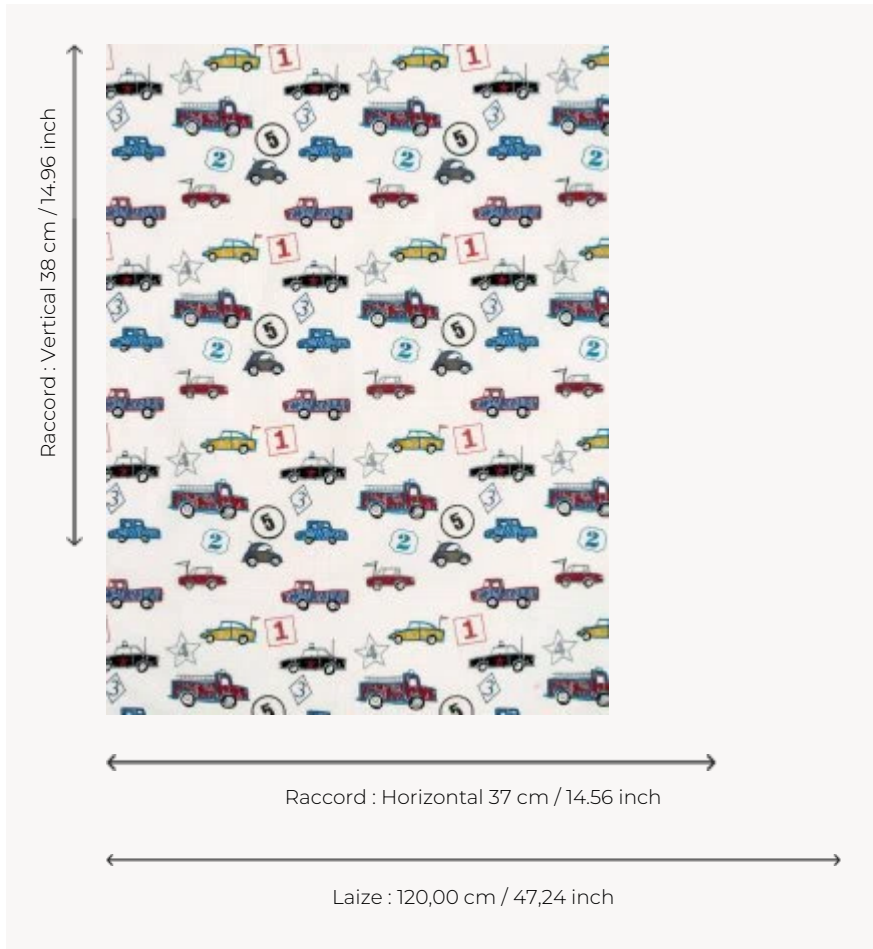

F2970001 TUT-TUT

Oh, the fun of being a boy! Plain weave cotton embroidered with racing cars, police cars and fire engines dashing about.

F2970001 - Camion

Pierre Frey

TYPE	Embroideries
USE	Curtain
COMPOSITION	85 % Cotton - 15 % Viscose
SALES UNIT	Available per meter/yard
WIDTH	120 cm / 47,24 inch
REPEAT	H: 37 cm - 14,56 inch V: 38 cm - 14,96 inch
WEIGHT	313 gr / ml
CARE	

1 Colors

F2970001
Camion