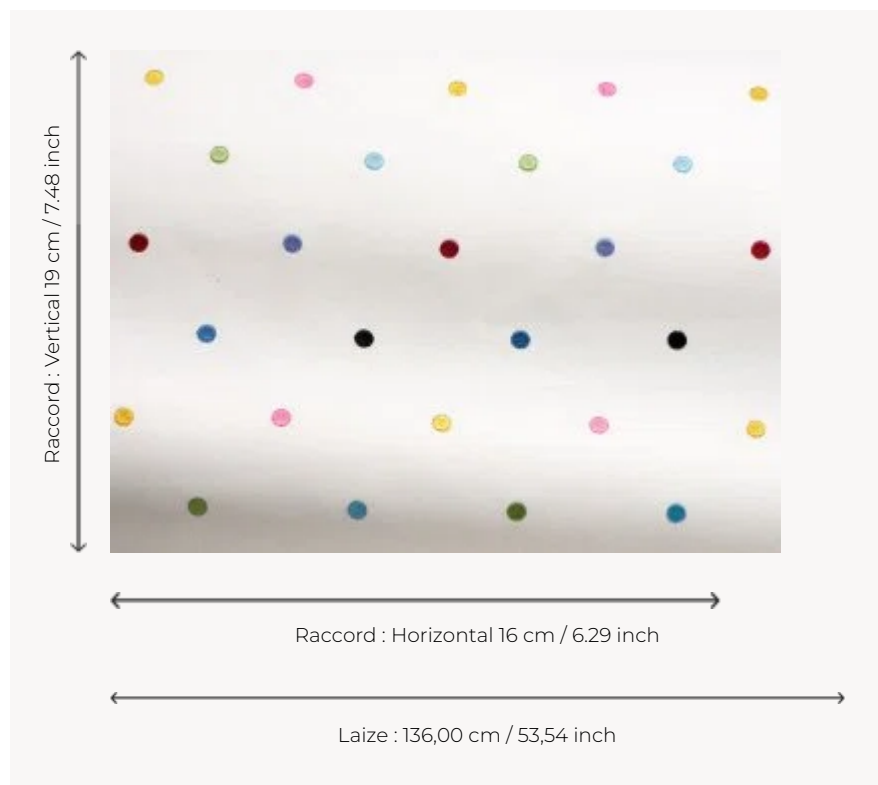

F2974001 CONFETTIS

Cotton fabric embroidered with a shower of multi-coloured confetti.

F2974001 - Multicolore

Pierre Frey

TYPE	Embroideries
USE	Curtain
COMPOSITION	95 % Cotton - 5 % Viscose
SALES UNIT	Available per meter/yard
WIDTH	136 cm / 53,54 inch
REPEAT	H: 16 cm - 6,29 inch V: 19 cm - 7,48 inch
WEIGHT	292 gr / ml
CARE	

1 Colors

F2974001
Multicolore