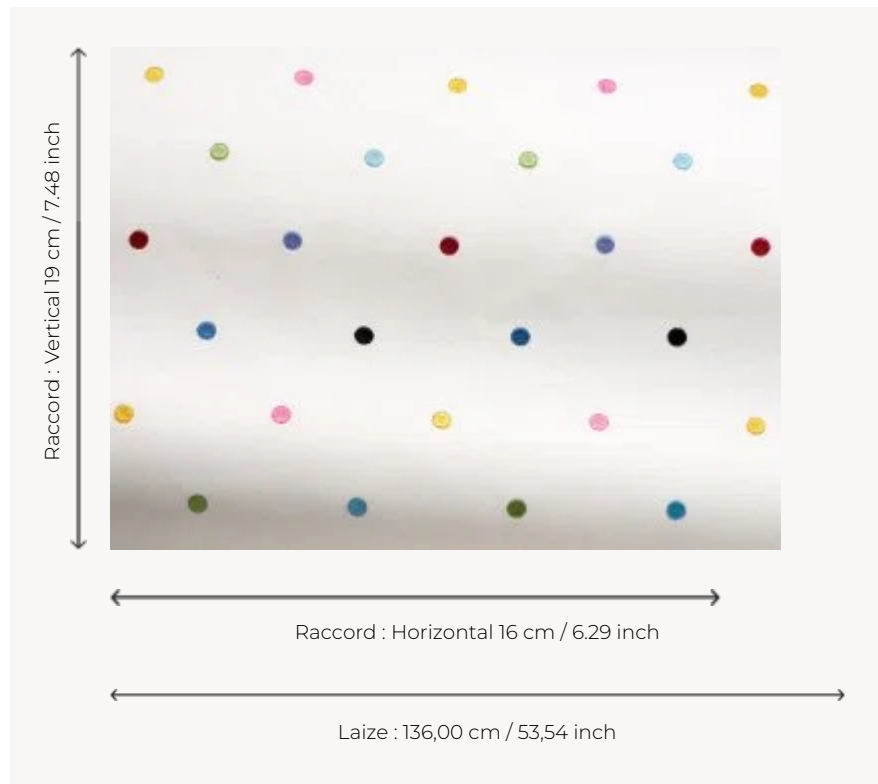

F2974001 CONFETTIS

Cotton fabric embroidered with a shower of multi-coloured confetti.

F2974001 - Multicolore

Pierre Frey

TYPE	Embroideries
USE	Curtain
COMPOSITION	95 % Cotton - 5 % Viscose
SALES UNIT	Available per meter/yard
WIDTH	136 cm / 53,54 inch
REPEAT	H: 16 cm - 6,29 inch V: 19 cm - 7,48 inch
WEIGHT	292 gr / ml
CARE	

1 Colors

F2974001
Multicolore