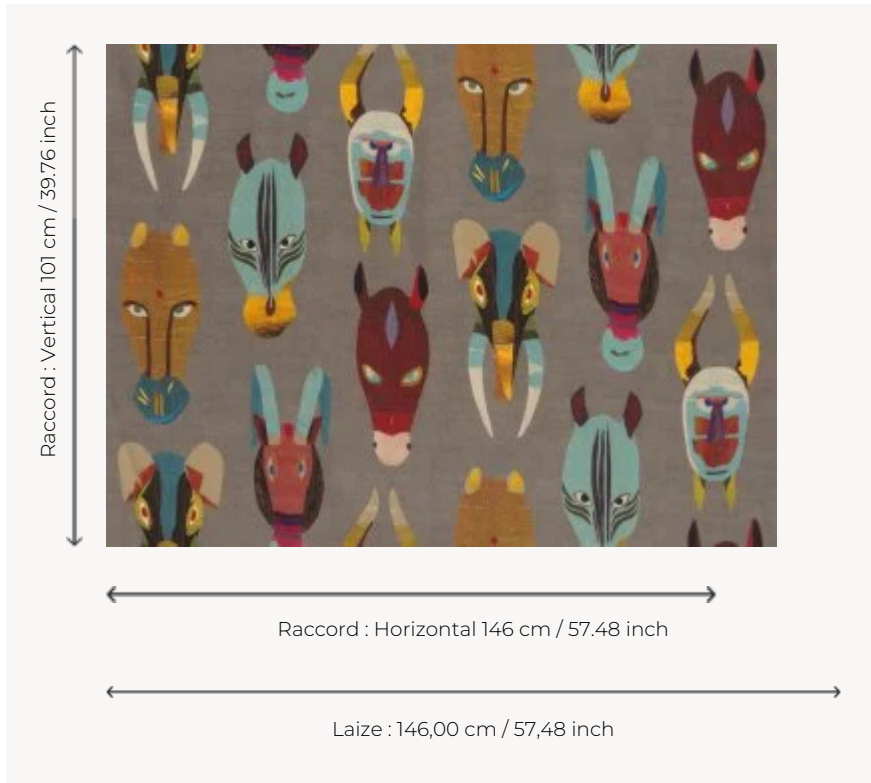

## F2978001 MARABOUT

This tribally-inspired linen print shows a zoomorphic mask pattern directly influenced by the finest examples of African art.

### F2978001 - Multicolore

### Pierre Frey

<b>TYPE</b>	Prints
<b>COMPOSITION</b>	100 % Linen
<b>SALES UNIT</b>	Available per meter/yard
<b>WIDTH</b>	146 cm / 57,48 inch
<b>REPEAT</b>	H: 146 cm - 57,48 inch V: 101 cm - 39,76 inch
<b>WEIGHT</b>	397 gr / ml
<b>CARE</b>	

# 1 Colors

F2978001  
Multicolore