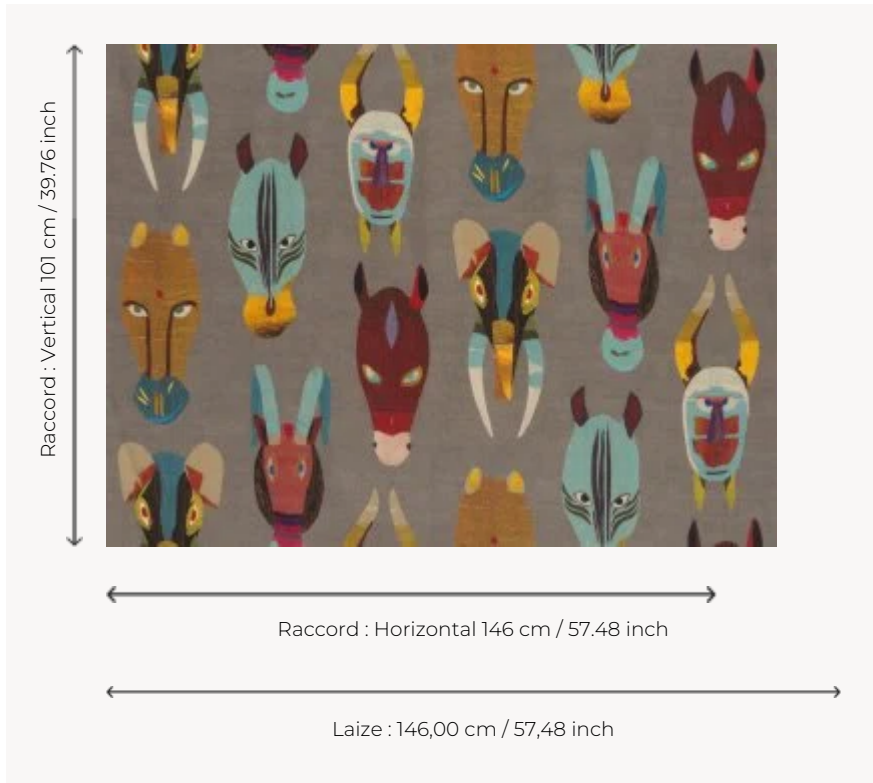

F2978001 MARABOUT

This tribally-inspired linen print shows a zoomorphic mask pattern directly influenced by the finest examples of African art.

F2978001 - Multicolore

Pierre Frey

TYPE	Prints
COMPOSITION	100 % Linen
SALES UNIT	Available per meter/yard
WIDTH	146 cm / 57,48 inch
REPEAT	H: 146 cm - 57,48 inch V: 101 cm - 39,76 inch
WEIGHT	397 gr / ml
CARE	

1 Colors

F2978001
Multicolore