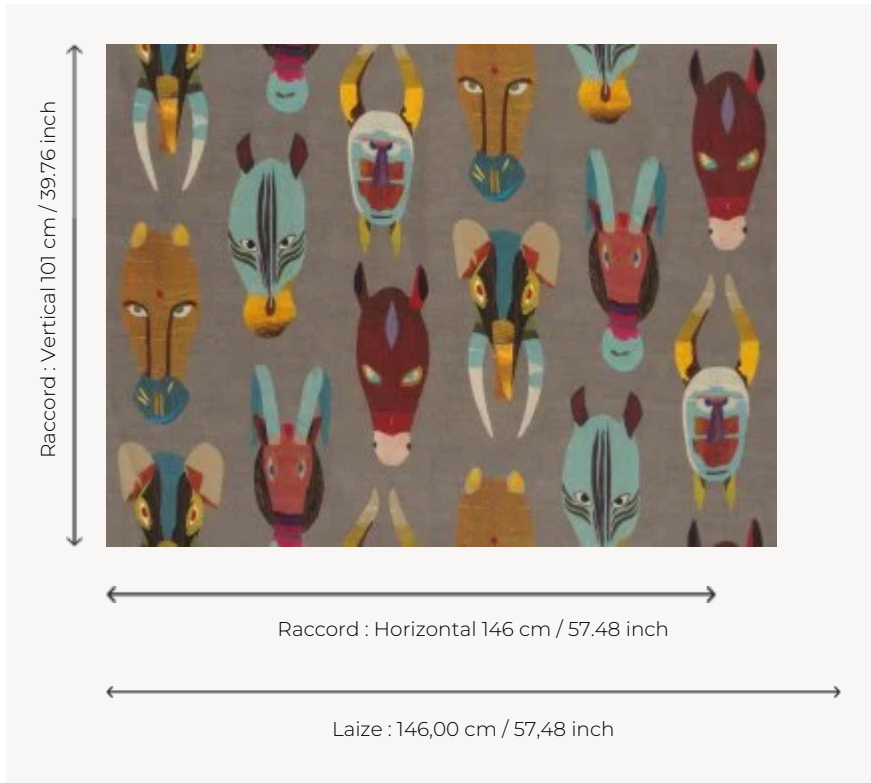

F2978001 MARABOUT

This tribally-inspired linen print shows a zoomorphic mask pattern directly influenced by the finest examples of African art.

F2978001 - Multicolore

Pierre Frey

TYPE	Prints
COMPOSITION	100 % Linen
SALES UNIT	Available per meter/yard
WIDTH	146 cm / 57,48 inch
REPEAT	H: 146 cm - 57,48 inch V: 101 cm - 39,76 inch
WEIGHT	397 gr / ml
CARE	

1 Colors

F2978001
Multicolore