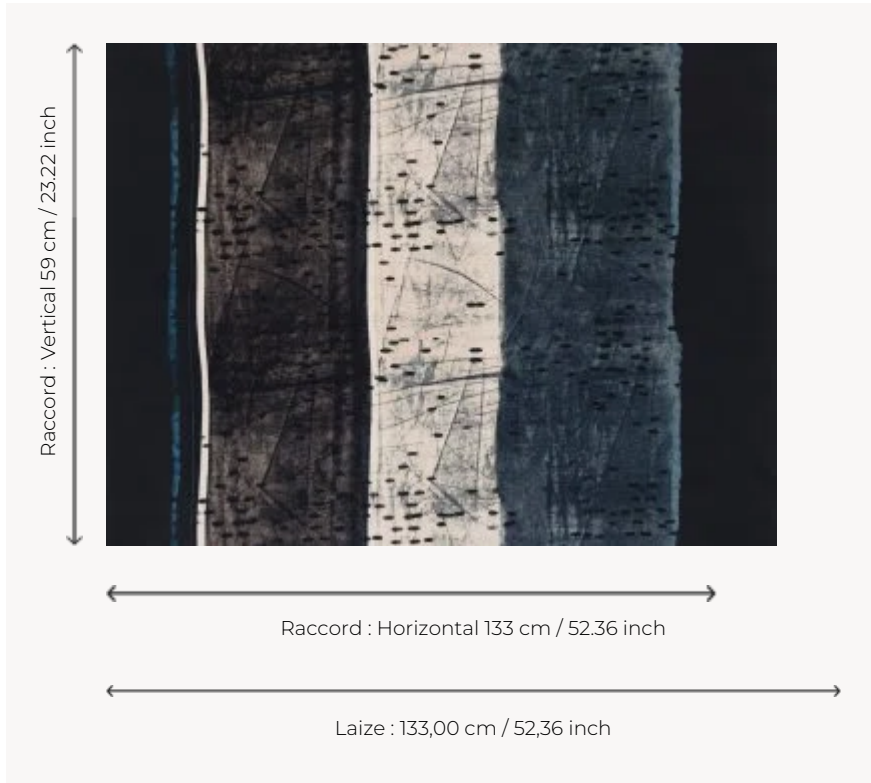

F2989001 BIG BANG

An abstract motif consisting of lines and blotches in a metallic colour range printed on cotton velvet.

F2989001 - Métal

Pierre Frey

TYPE	-
USE	Moderate use
MARTINDALE	10.000 T
COMPOSITION	88 % Cotton - 12 % Polyester
SALES UNIT	Available per meter/yard
WIDTH	133 cm / 52,36 inch
REPEAT	H: 133 cm - 52,36 inch V: 59 cm - 23,22 inch
WEIGHT	630 gr / ml
CARE	
CERTIFICATIONS	NFPA 260-Class 1

1 Colors

F2989001

Métal