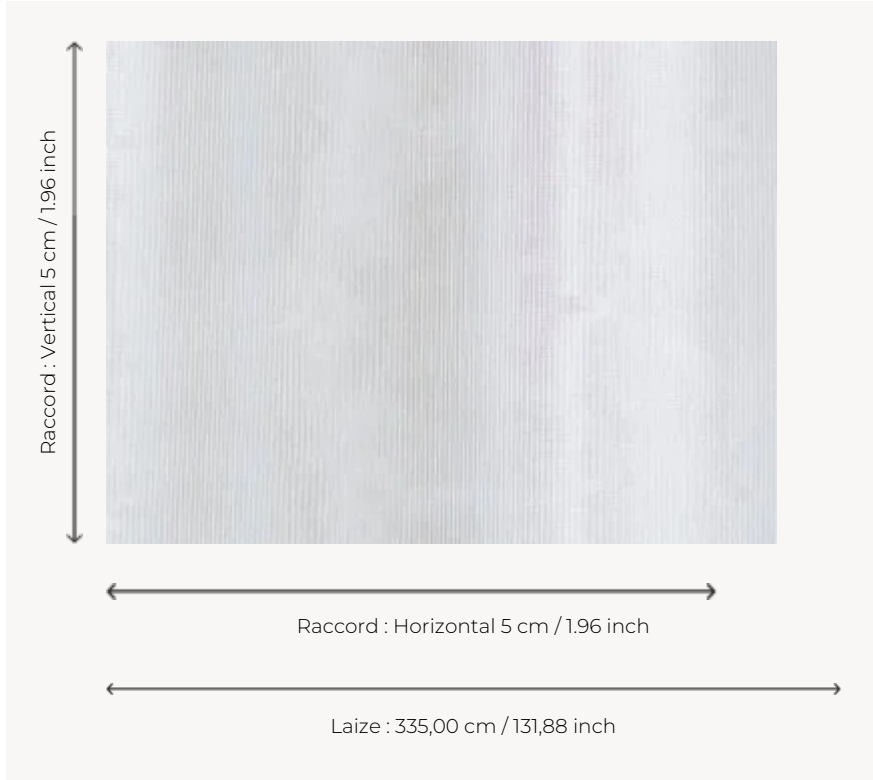

F3049001 FINDOR

Findor is a modern sheer with a very transparent and iridescent effect evoking the moire. Trevira CS polyester fiber.

F3049001 - Blanc

Pierre Frey

PERFORMANCE	Trevira CS
TYPE	Sheers
USE	Sheers
COMPOSITION	100 % Polyester Fire Retardant
SALES UNIT	Available per meter/yard
WIDTH	335 cm / 131,88 inch
REPEAT	H: 5 cm - 1,96 inch V: 5 cm - 1,96 inch
WEIGHT	227 gr / ml
CARE	
CERTIFICATIONS	Fire retardant M1
NOTES	Flame retardant Leaded selvedge

2 Colors

F3049001
Blanc

F3049002
Crème