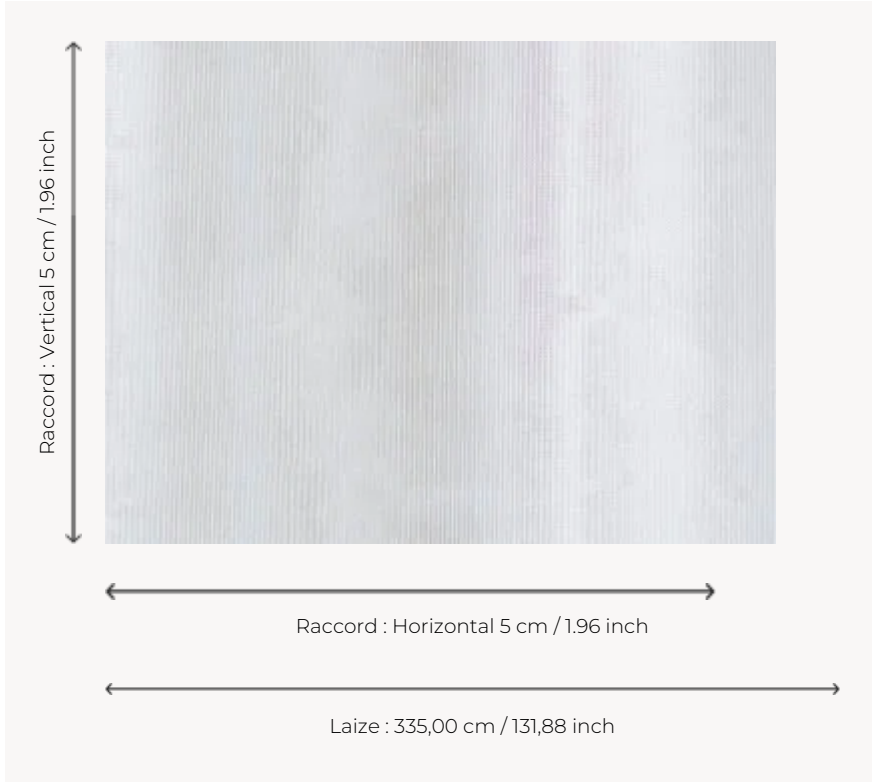

F3049001 FINDOR

Findor is a modern sheer with a very transparent and iridescent effect evoking the moire. Trevira CS polyester fiber.

F3049001 - Blanc

Pierre Frey

PERFORMANCE	Trevira CS
TYPE	Sheers
USE	Sheers
COMPOSITION	100 % Polyester Fire Retardant
SALES UNIT	Available per meter/yard
WIDTH	335 cm / 131,88 inch
REPEAT	H: 5 cm - 1,96 inch V: 5 cm - 1,96 inch
WEIGHT	227 gr / ml
CARE	
CERTIFICATIONS	Fire retardant M1
NOTES	Flame retardant Leaded selvedge

2 Colors

F3049001
Blanc

F3049002
Crème