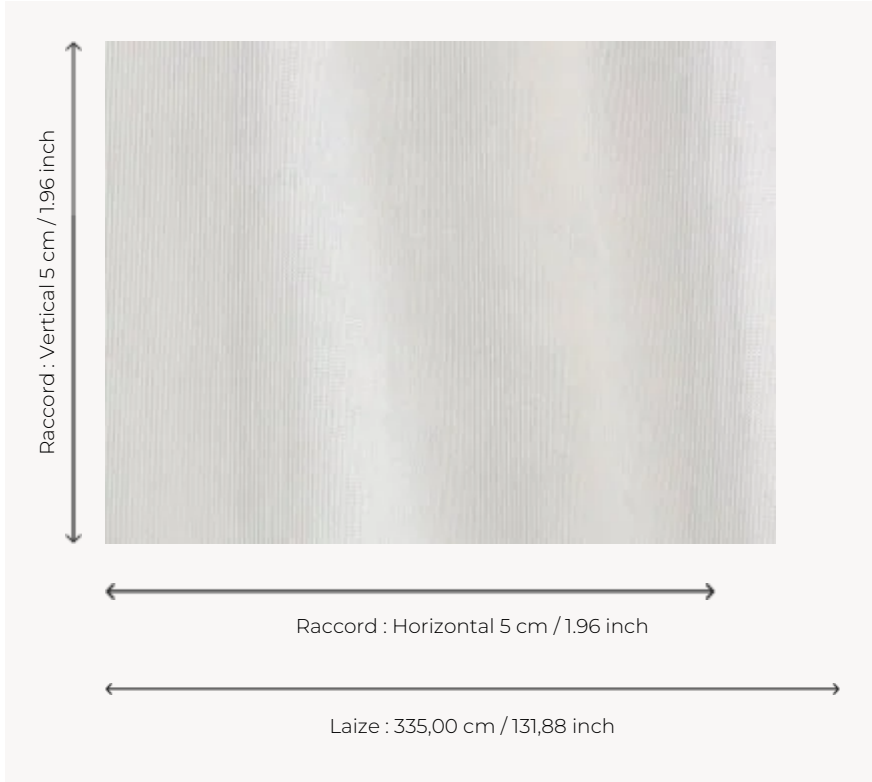

F3049002 FINDOR

Findor is a modern sheer with a very transparent and iridescent effect evoking the moire. Trevira CS polyester fiber.

F3049002 - Crème

Pierre Frey

PERFORMANCE	Trevira CS
TYPE	Sheers
USE	Sheers
COMPOSITION	100 % Polyester Fire Retardant
SALES UNIT	Available per meter/yard
WIDTH	335 cm / 131,88 inch
REPEAT	H: 5 cm - 1,96 inch V: 5 cm - 1,96 inch
WEIGHT	227 gr / ml
CARE	
CERTIFICATIONS	Fire retardant M1
NOTES	Flame retardant Leaded selvedge

2 Colors

F3049001
Blanc

F3049002
Crème