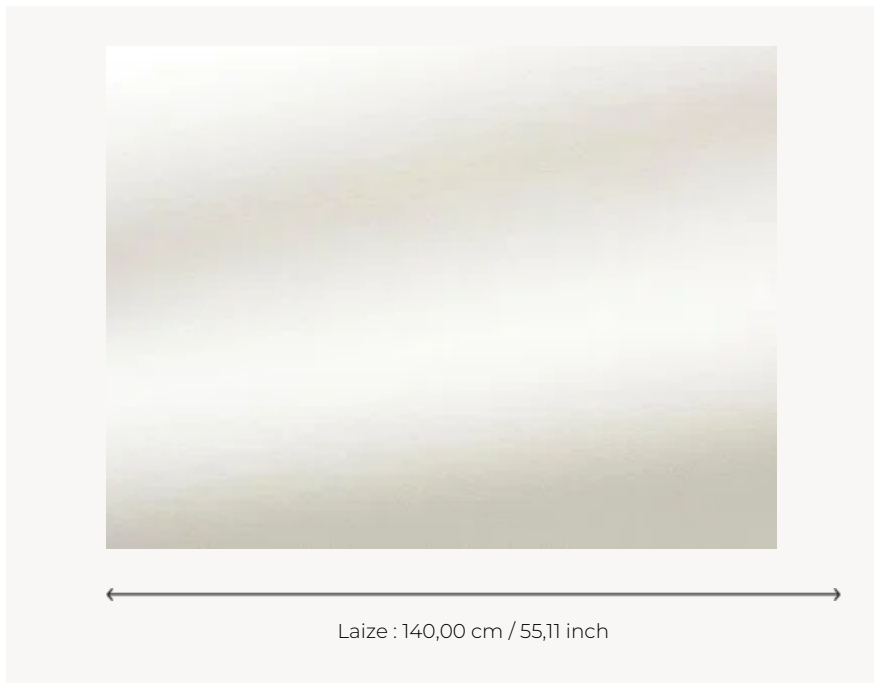

F3070001 GASPARD

This high quality washable plain velvet has a matte finish and its Trevira CS composition means it both looks and feels like cotton. It comes in a wide range of colors, from natural shades to high colour, making it easy to use in any interior.

F3070001 - Blanc

Pierre Frey

TYPE	-
USE	Intensive use
MARTINDALE	>100.000 T
COMPOSITION	100 % Polyester Flame Retardant
SALES UNIT	Available per meter/yard
WIDTH	140 cm / 55,11 inch
WEIGHT	581 gr / ml
CARE	
CERTIFICATIONS	NFPA 701-Pass BS5852 Cigarette & match test Fire retardant M1 CLASSE UNO NFPA 260-Class 1 CAL TB 117- Pass CRIB 5
NOTES	Can be embossed Flame retardant
BOOK	F99791508 F9979F3070MINI