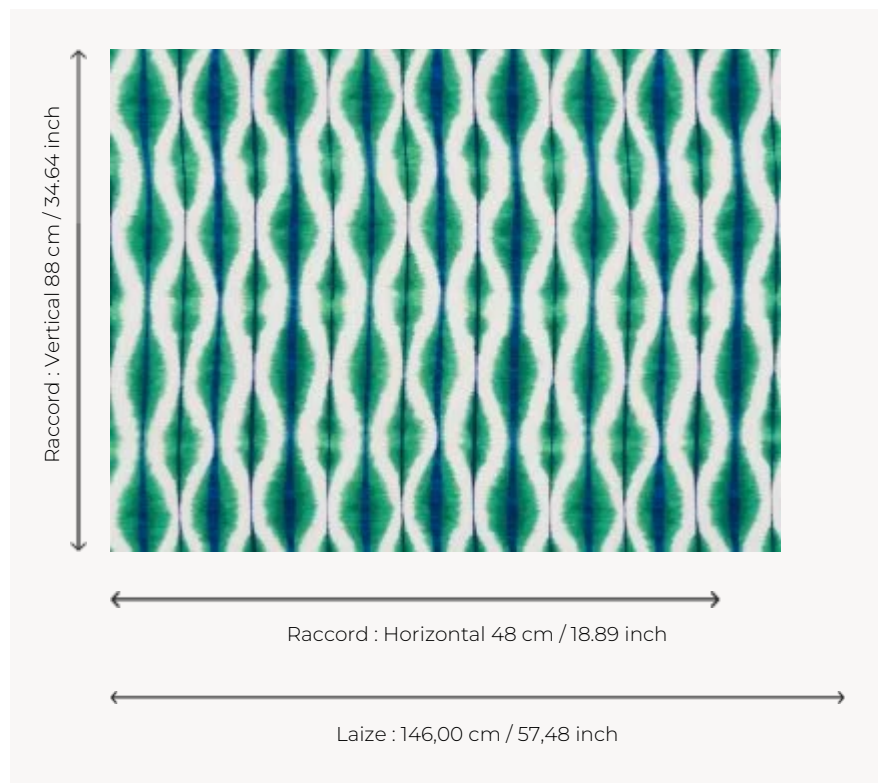

F3084002 COBAN

Beautiful print on 100% linen canvas which emphasizes the ethnic touch of this model. The re-interpretation of an ikat motif and tie-dye effect. Modernity emphasized by the juxtaposition of two bright colors on a neutral tone.

F3084002 - Amazone

Pierre Frey

TYPE	Prints
COMPOSITION	100 % Linen
SALES UNIT	Available per meter/yard
WIDTH	146 cm / 57,48 inch
REPEAT	H: 48 cm - 18,89 inch V: 88 cm - 34,64 inch
WEIGHT	235 gr / ml
CARE	