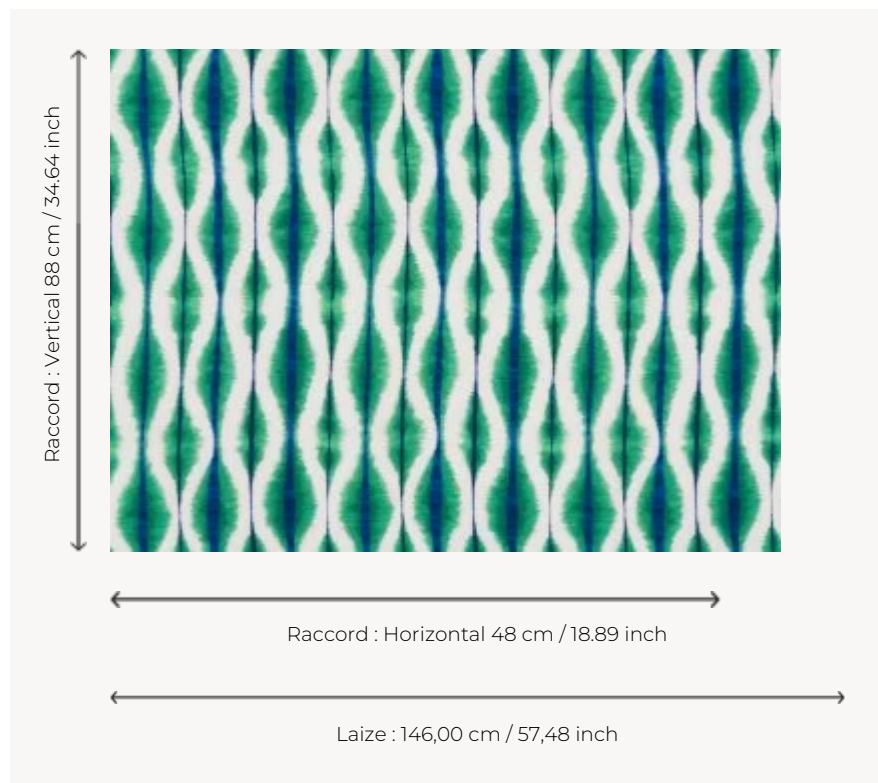

F3084002 COBAN

Beautiful print on 100% linen canvas which emphasizes the ethnic touch of this model. The re-interpretation of an ikat motif and tie-dye effect. Modernity emphasized by the juxtaposition of two bright colors on a neutral tone.

F3084002 - Amazone

Pierre Frey

TYPE	Prints
COMPOSITION	100 % Linen
SALES UNIT	Available per meter/yard
WIDTH	146 cm / 57,48 inch
REPEAT	H: 48 cm - 18,89 inch V: 88 cm - 34,64 inch
WEIGHT	235 gr / ml
CARE	