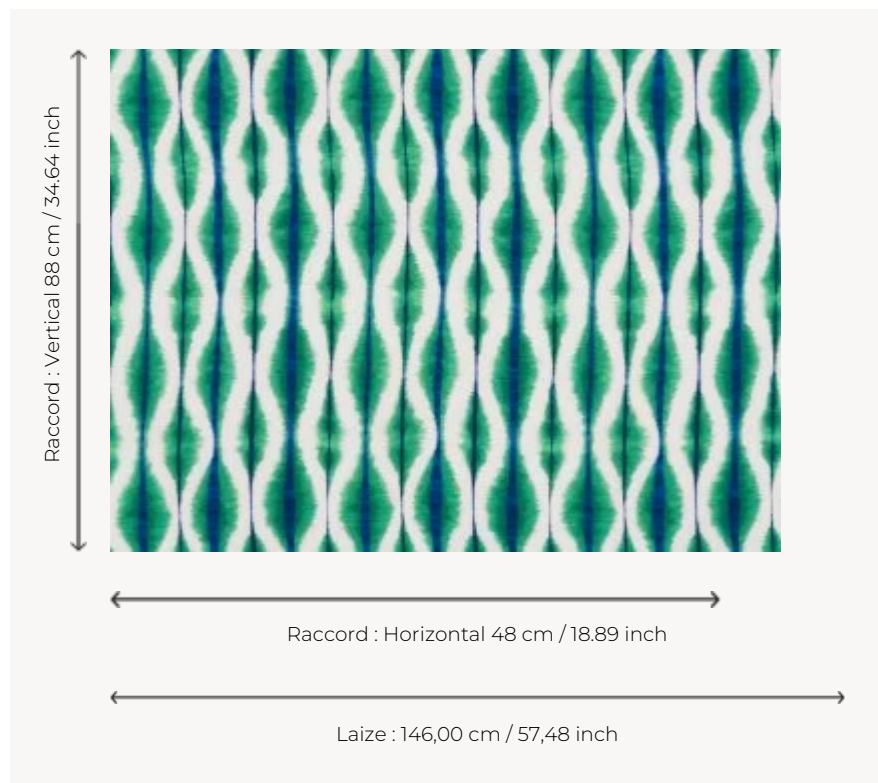

F3084002 COBAN

Beautiful print on 100% linen canvas which emphasizes the ethnic touch of this model. The re-interpretation of an ikat motif and tie-dye effect. Modernity emphasized by the juxtaposition of two bright colors on a neutral tone.

F3084002 - Amazone

Pierre Frey

TYPE	Prints
COMPOSITION	100 % Linen
SALES UNIT	Available per meter/yard
WIDTH	146 cm / 57,48 inch
REPEAT	H: 48 cm - 18,89 inch V: 88 cm - 34,64 inch
WEIGHT	235 gr / ml
CARE