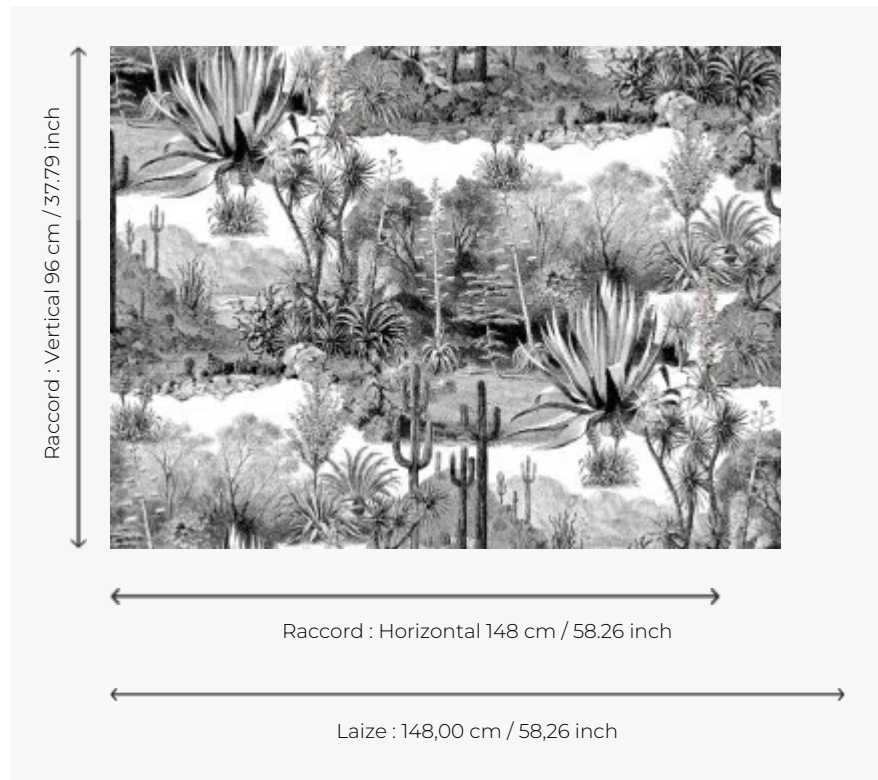

## F3086001 PAMPA

Spectacular print with an engraving effect in a very trendy camaieu of black tones. In this genuine illustration of Argentinian landscapes, the various design scales and the 100% linen backing make this model very stylish.

### Pierre Frey

<b>TYPE</b>	Prints
<b>COMPOSITION</b>	100 % Linen
<b>SALES UNIT</b>	Available per meter/yard
<b>WIDTH</b>	148 cm / 58,26 inch
<b>REPEAT</b>	H: 148 cm - 58,26 inch V: 96 cm - 37,79 inch
<b>WEIGHT</b>	392 gr / ml
<b>CARE</b>	