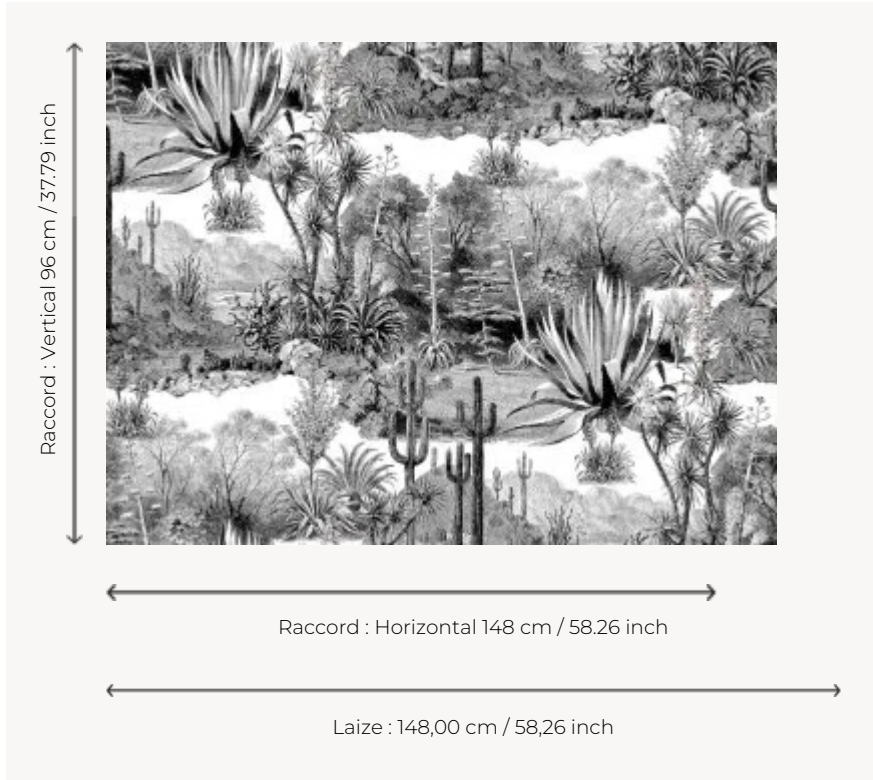

F3086001 PAMPA

Spectacular print with an engraving effect in a very trendy camaieu of black tones. In this genuine illustration of Argentinian landscapes, the various design scales and the 100% linen backing make this model very stylish.

F3086001 - Noir

Pierre Frey

TYPE	Prints
COMPOSITION	100 % Linen
SALES UNIT	Available per meter/yard
WIDTH	148 cm / 58,26 inch
REPEAT	H: 148 cm - 58,26 inch V: 96 cm - 37,79 inch
WEIGHT	392 gr / ml
CARE	