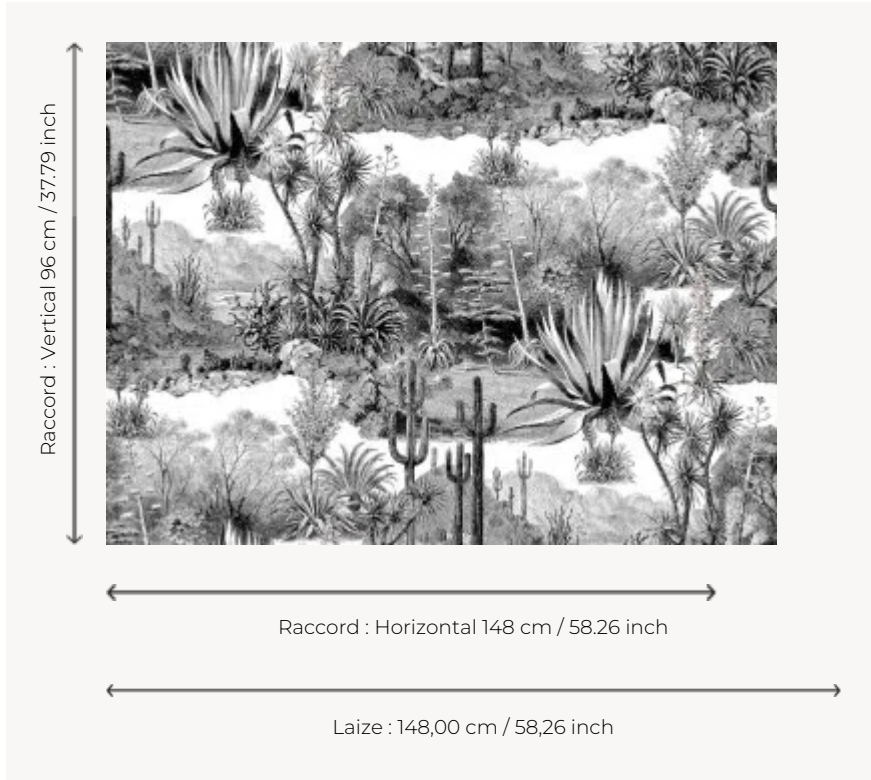

F3086001 PAMPA

Spectacular print with an engraving effect in a very trendy camaieu of black tones. In this genuine illustration of Argentinian landscapes, the various design scales and the 100% linen backing make this model very stylish.

F3086001 - Noir

Pierre Frey

TYPE	Prints
COMPOSITION	100 % Linen
SALES UNIT	Available per meter/yard
WIDTH	148 cm / 58,26 inch
REPEAT	H: 148 cm - 58,26 inch V: 96 cm - 37,79 inch
WEIGHT	392 gr / ml
CARE	