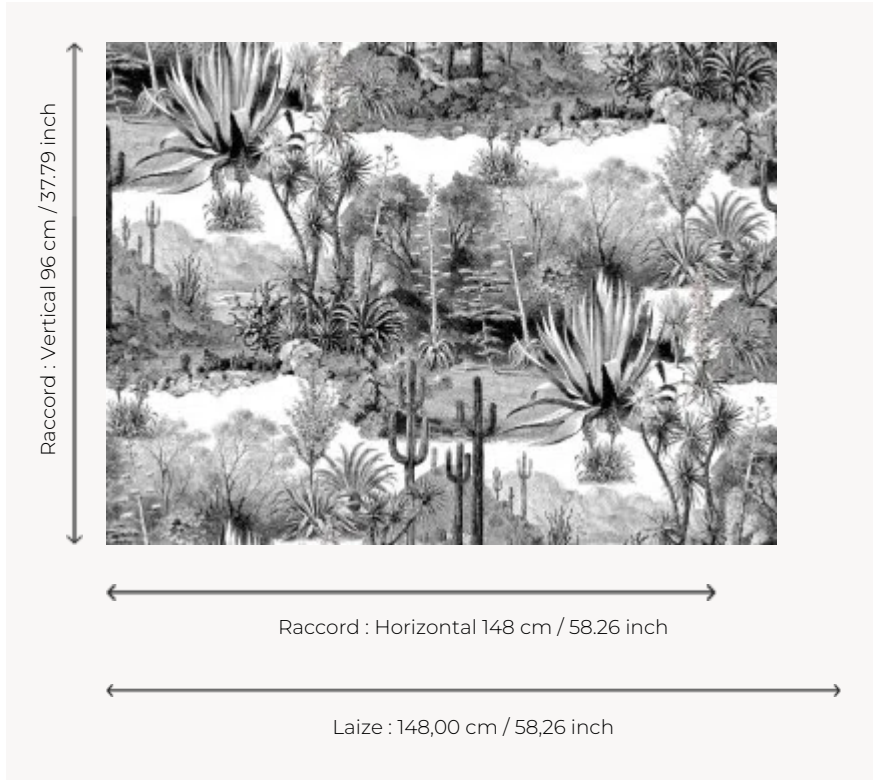

F3086001 PAMPA

Spectacular print with an engraving effect in a very trendy camaieu of black tones. In this genuine illustration of Argentinian landscapes, the various design scales and the 100% linen backing make this model very stylish.

F3086001 - Noir

Pierre Frey

TYPE	Prints
COMPOSITION	100 % Linen
SALES UNIT	Available per meter/yard
WIDTH	148 cm / 58,26 inch
REPEAT	H: 148 cm - 58,26 inch V: 96 cm - 37,79 inch
WEIGHT	392 gr / ml
CARE	