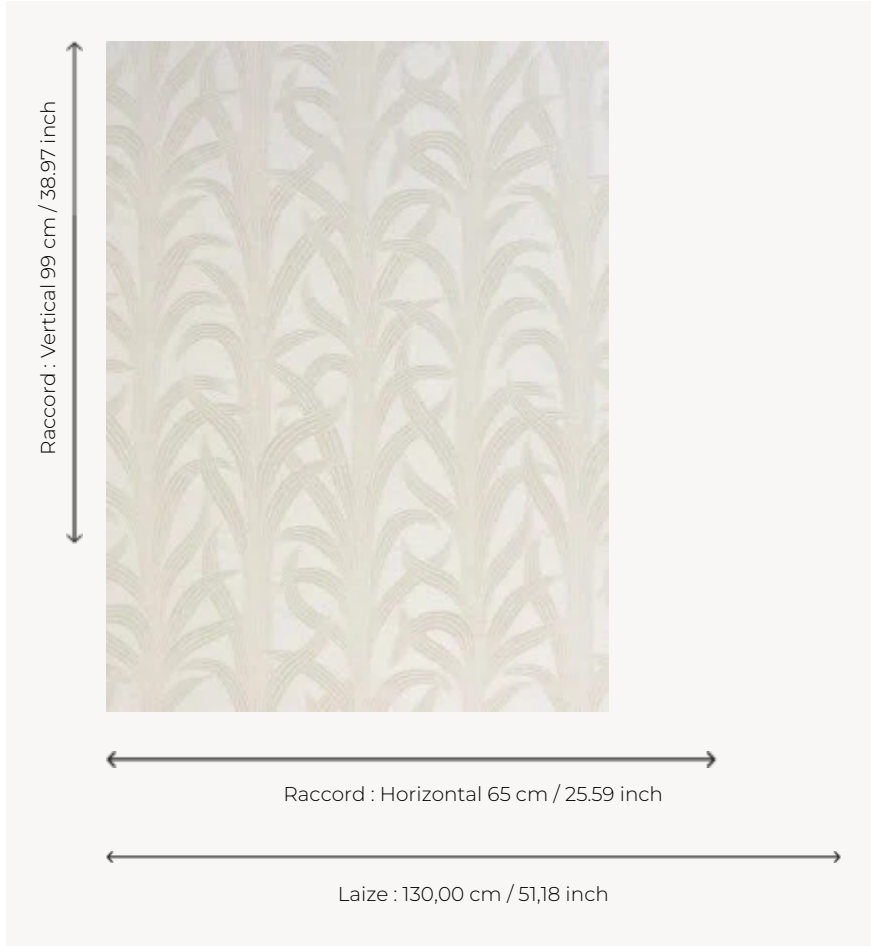

F3100001 ELLA

A spectacular jacquard representing stylized leaves on a grained background.

F3100001 - Meringue

Pierre Frey

TYPE	Jacquards
COMPOSITION	38 % Polyester - 25 % Cotton - 21 % Silk - 16 % Acrylic
SALES UNIT	Available per meter/yard
WIDTH	130 cm / 51,18 inch
REPEAT	H: 65 cm - 25,59 inch V: 99 cm - 38,97 inch
WEIGHT	369 gr / ml
CARE	
BOOK	F99791601

1 Colors

F3100001
Meringue