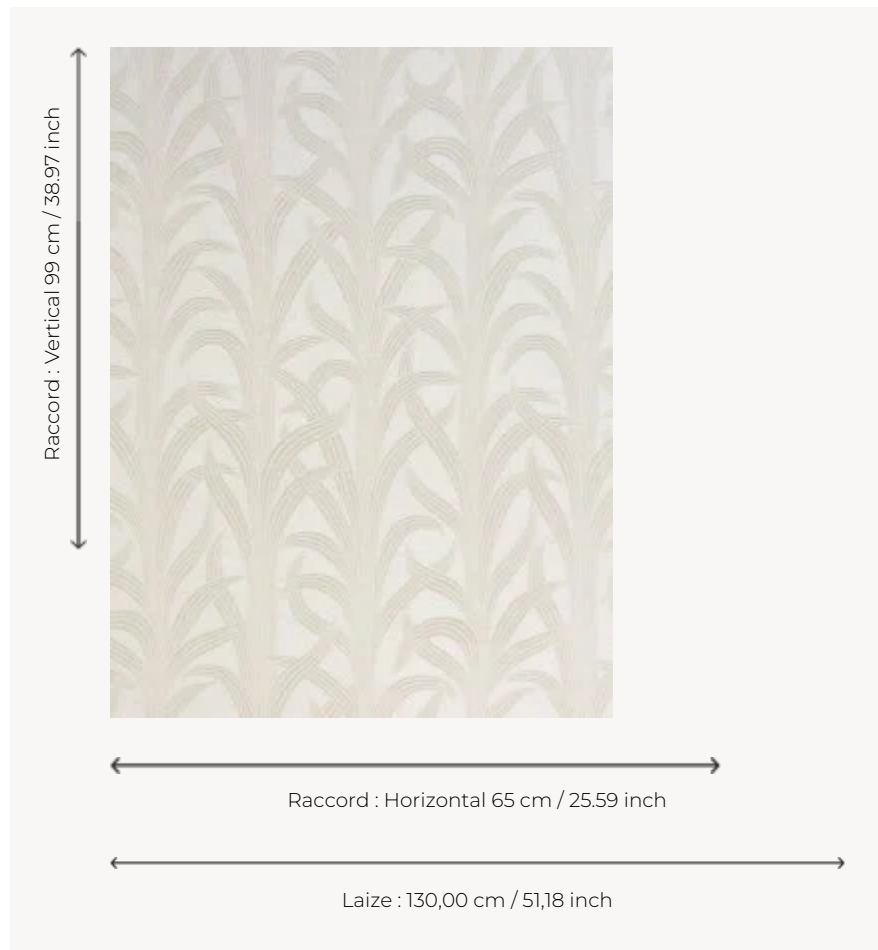

F3100001 ELLA

A spectacular jacquard representing stylized leaves on a grained background.

F3100001 - Meringue

Pierre Frey

TYPE	Jacquards
COMPOSITION	38 % Polyester - 25 % Cotton - 21 % Silk - 16 % Acrylic
SALES UNIT	Available per meter/yard
WIDTH	130 cm / 51,18 inch
REPEAT	H: 65 cm - 25,59 inch V: 99 cm - 38,97 inch
WEIGHT	369 gr / ml
CARE	
BOOK	F99791601

1 Colors

F3100001
Meringue