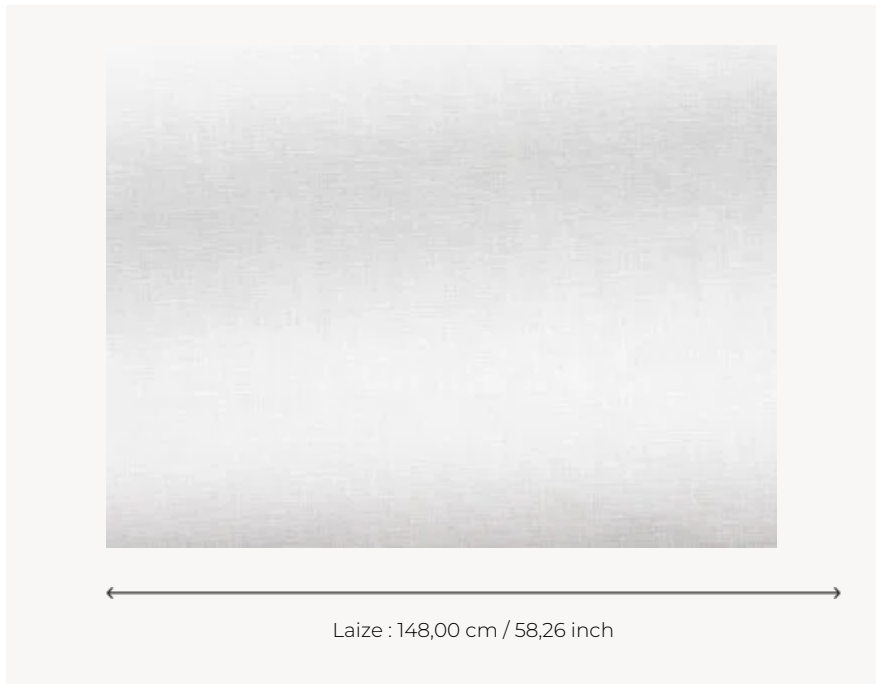

# F3203001 OCTAVE

Shower curtain with a water repellent coating.

**F3203001 - Blanc**

## Pierre Frey

**TYPE** Plains

**COMPOSITION** 90 % Linen - 10 % Acrylic

**SALES UNIT** Available per meter/yard

**WIDTH** 148 cm / 58,26 inch

**WEIGHT** 307 gr / ml

**CARE**

---