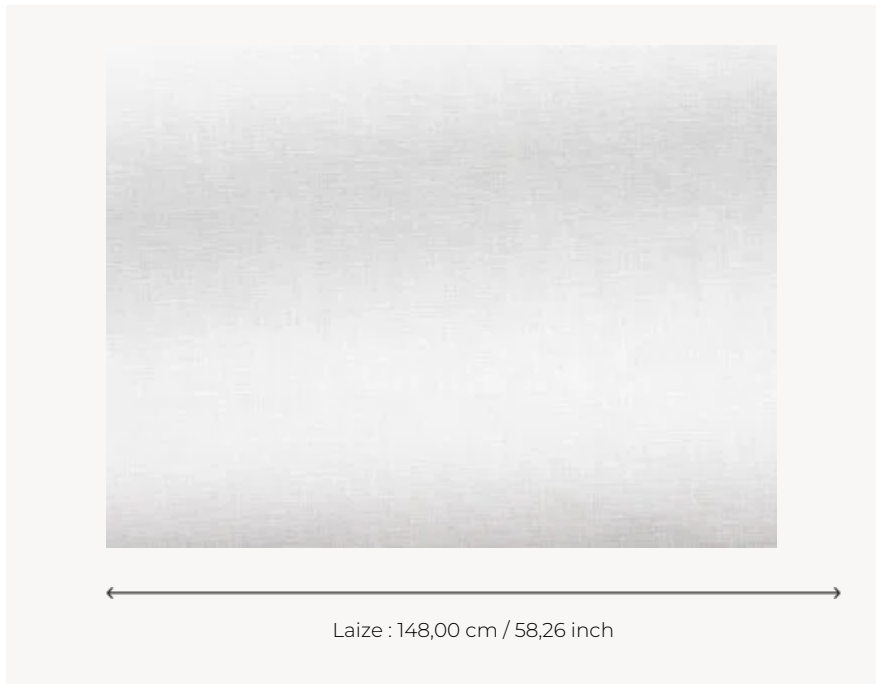

F3203001 OCTAVE

Shower curtain with a water repellent coating.

F3203001 - Blanc

Pierre Frey

TYPE Plains

COMPOSITION 90 % Linen - 10 % Acrylic

SALES UNIT Available per meter/yard

WIDTH 148 cm / 58,26 inch

WEIGHT 307 gr / ml

CARE

NOTES Water resistant

BOOK F99791701

2 Colors

F3203001
Blanc

F3203002
Naturel