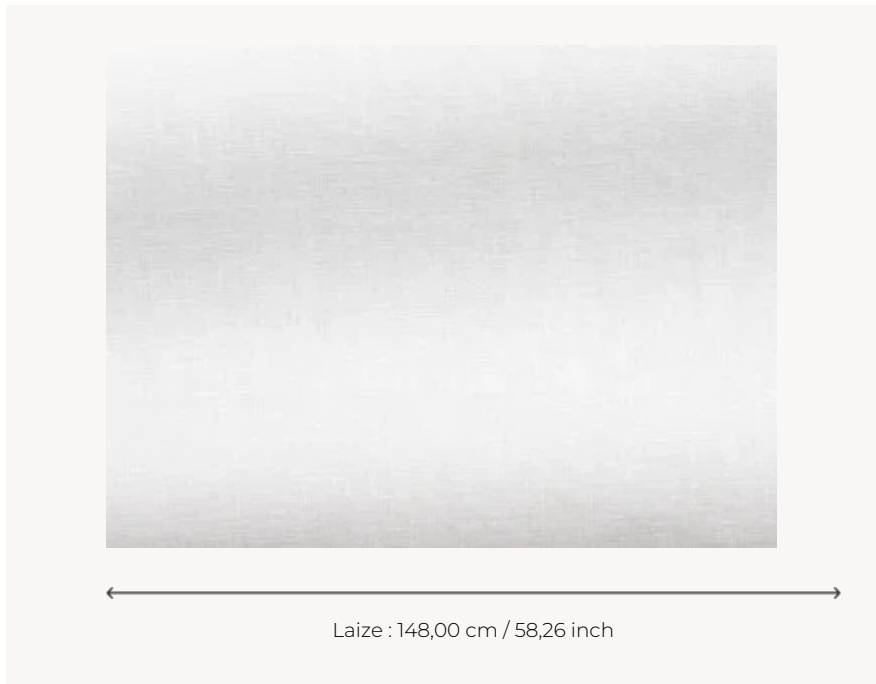

F3203001 OCTAVE

Shower curtain with a water repellent coating.

F3203001 - Blanc

Pierre Frey

TYPE	Plains
COMPOSITION	90 % Linen - 10 % Acrylic
SALES UNIT	Available per meter/yard
WIDTH	148 cm / 58,26 inch
WEIGHT	307 gr / ml
CARE	
NOTES	Water resistant
BOOK	F99791701

2 Colors

F3203001
Blanc

F3203002
Naturel