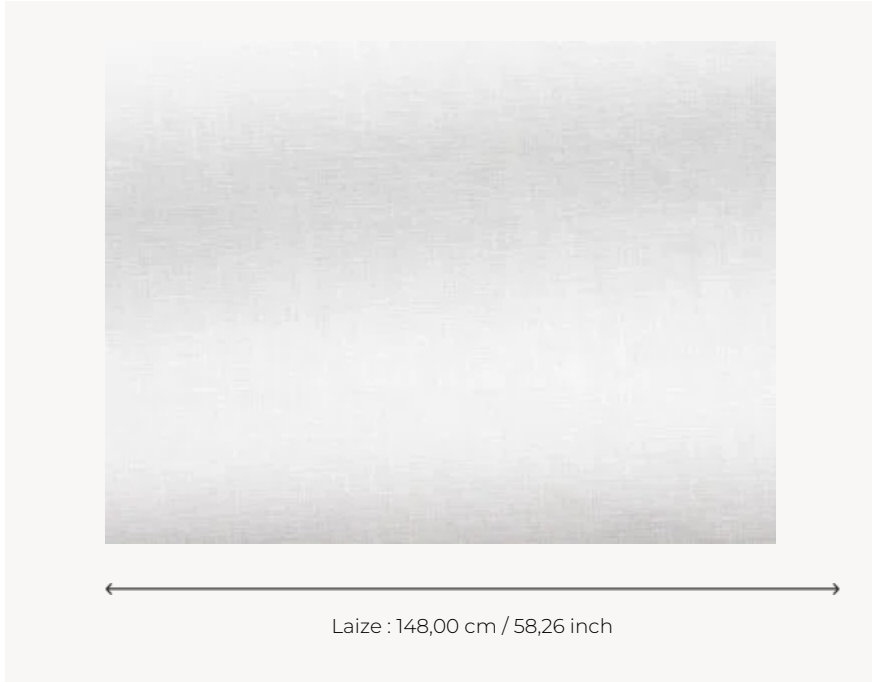

F3203001 OCTAVE

Shower curtain with a water repellent coating.

F3203001 - Blanc

Pierre Frey

TYPE	Plains
COMPOSITION	90 % Linen - 10 % Acrylic
SALES UNIT	Available per meter/yard
WIDTH	148 cm / 58,26 inch
WEIGHT	307 gr / ml
CARE	
NOTES	Water resistant
BOOK	F99791701

2 Colors

F3203001
Blanc

F3203002
Naturel