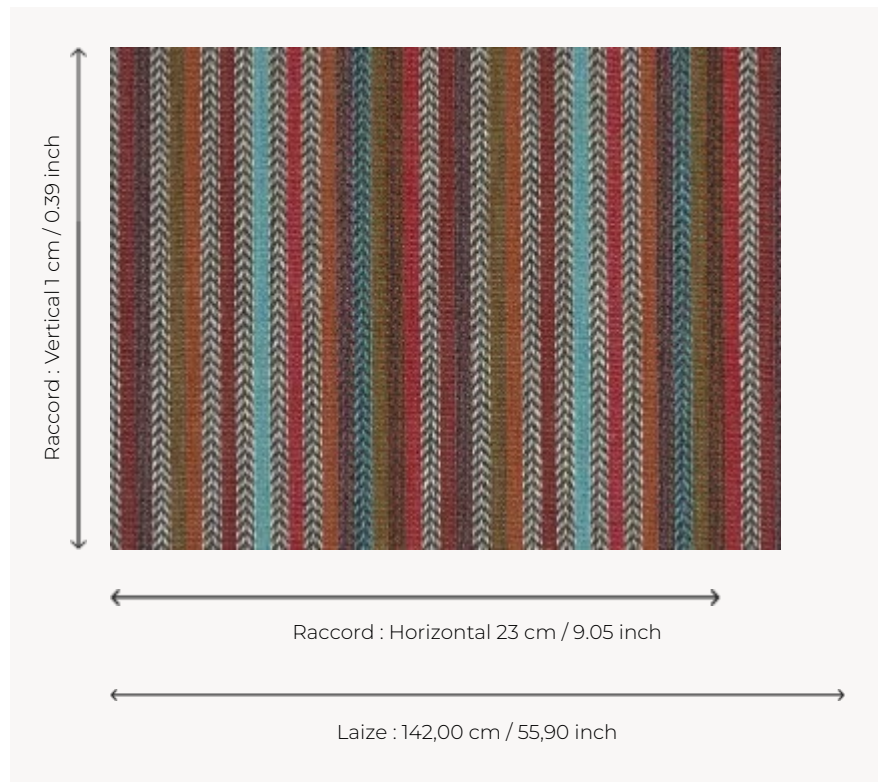

## F3237001 LOUISIANE

Narrow stripe alternating chevrons and colored bands in a traditional spirit.

### F3237001 - Canyon

### Pierre Frey

<b>TYPE</b>	Jacquards
<b>USE</b>	Normal use
<b>MARTINDALE</b>	16.000 T
<b>COMPOSITION</b>	70 % Cotton - 30 % Jute
<b>SALES UNIT</b>	Available per meter/yard
<b>WIDTH</b>	142 cm / 55,90 inch
<b>REPEAT</b>	H: 23 cm - 9,05 inch V: 11 cm - 0,39 inch Free match
<b>WEIGHT</b>	710 gr / ml
<b>CARE</b>	
<b>INFORMATION</b>	Reinforced stitching recommended to avoid fraying at seams
<b>BOOK</b>	F99791802

# 1 Colors

F3237001  
Canyon