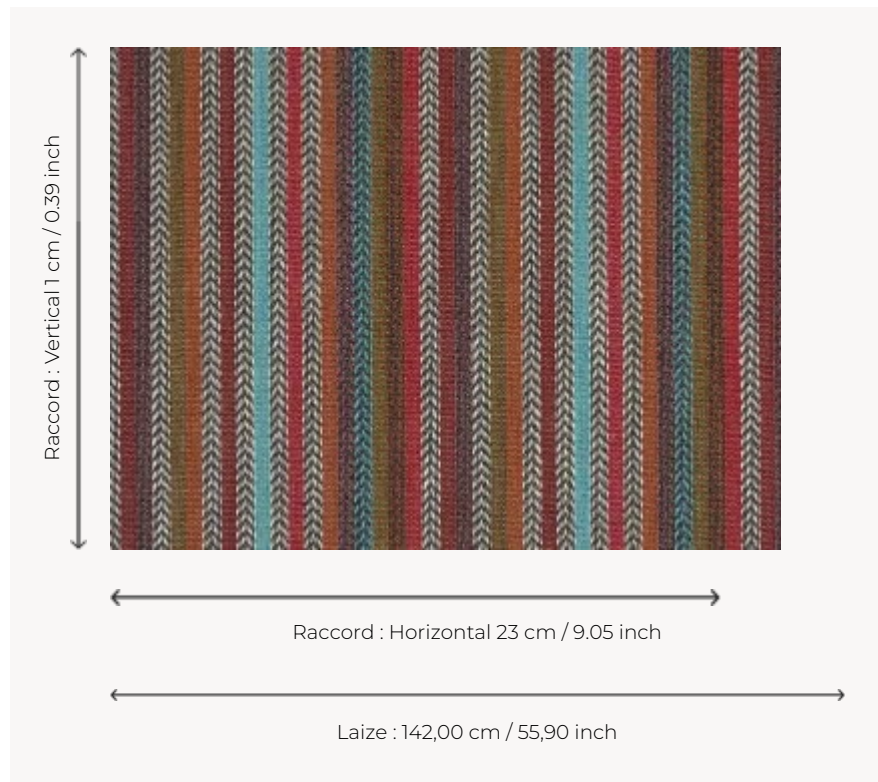

F3237001 LOUISIANE

Narrow stripe alternating chevrons and colored bands in a traditional spirit.

F3237001 - Canyon

Pierre Frey

| | |
|--------------------|---|
| TYPE | Jacquards |
| USE | Normal use |
| MARTINDALE | 16.000 T |
| COMPOSITION | 70 % Cotton - 30 % Jute |
| SALES UNIT | Available per meter/yard |
| WIDTH | 142 cm / 55,90 inch |
| REPEAT | H: 23 cm - 9,05 inch V: 1 cm - 0,39 inch Free match |

WEIGHT 710 gr / ml

CARE 

INFORMATION Reinforced stitching recommended to avoid fraying at seams

BOOK F99791802

1 Colors

F3237001
Canyon