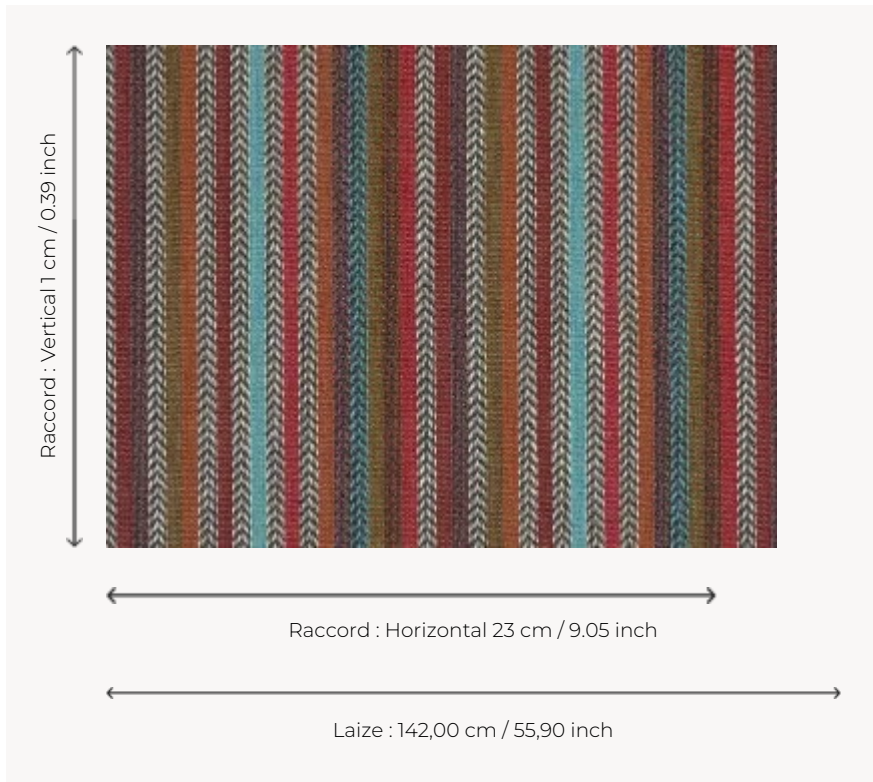

F3237001 LOUISIANE

Narrow stripe alternating chevrons and colored bands in a traditional spirit.

F3237001 - Canyon

Pierre Frey

TYPE	Jacquards
USE	Normal use
MARTINDALE	16.000 T
COMPOSITION	70 % Cotton - 30 % Jute
SALES UNIT	Available per meter/yard
WIDTH	142 cm / 55,90 inch
REPEAT	H: 23 cm - 9,05 inch V: 11 cm - 0,39 inch Free match
WEIGHT	710 gr / ml

CARE

INFORMATION

Reinforced stitching recommended to avoid fraying at seams

BOOK

F99791802

1 Colors

F3237001
Canyon