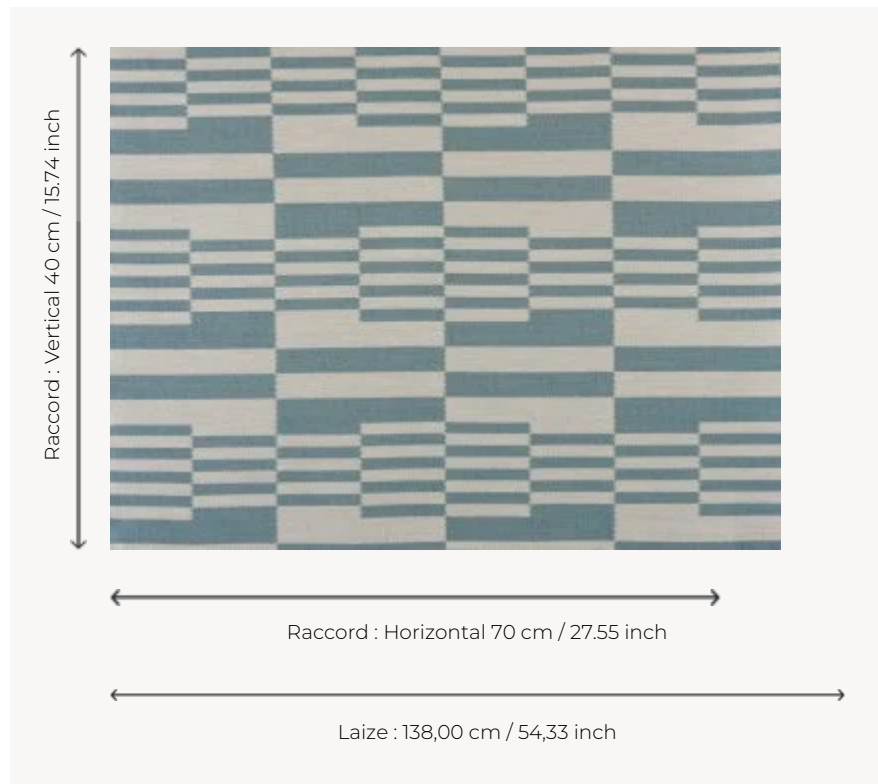

F3239003 COUNTRY

This beautiful jacquard faithfully reproduces Native American blankets.

F3239003 - Horizon

Pierre Frey

PERFORMANCE	High Rub Test
TYPE	Jacquards
USE	Normal use
MARTINDALE	40.000 T
COMPOSITION	33 % Acrylic - 30 % Cotton - 21 % Wool - 8 % Polyamide - 8 % Alpaca
SALES UNIT	Available per meter/yard
WIDTH	138 cm / 54,33 inch
REPEAT	H: 70 cm - 27,55 inch V: 40 cm - 15,74 inch Straight repeat
WEIGHT	786 gr / ml
CARE	
CERTIFICATIONS	EN1021-1-2
NOTES	Reversible
INFORMATION	Natural fiber irregularity Reinforced stitching recommended to avoid fraying at seams
BOOK	F99791802