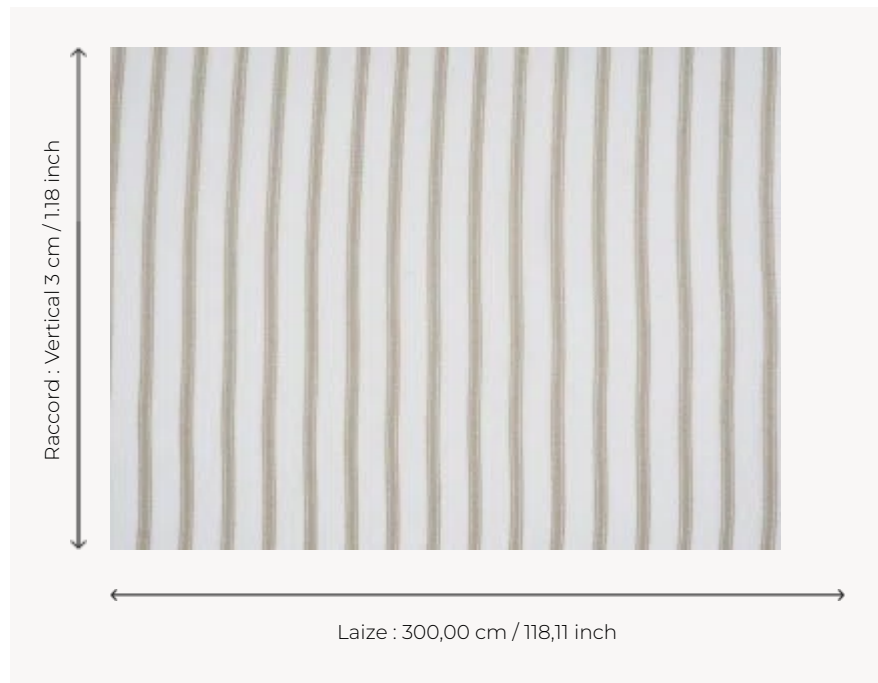

F3298001 NEFERTITI

Elegant narrow stripes on a wide width linen sheer.

F3298001 - Crème

Pierre Frey

TYPE	Sheers
USE	Sheers
COMPOSITION	100 % Linen
SALES UNIT	Available per meter/yard
WIDTH	300 cm / 118,11 inch
REPEAT	V: 3 cm - 1,18 inch Straight repeat
WEIGHT	423 gr / ml

CARE

INFORMATION

Stripes perpendicular to selvages

BOOK

F99791807

2 Colors

F3298001
Crème

F3298002
Lin