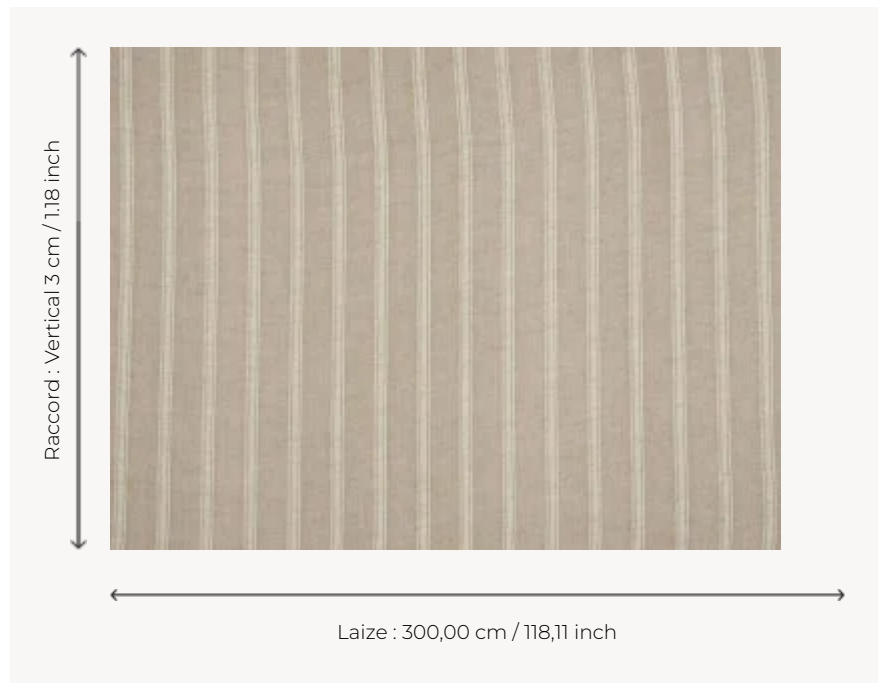

F3298002 NEFERTITI

Elegant narrow stripes on a wide width linen sheer.

F3298002 - Lin

Pierre Frey

TYPE	Sheers
USE	Sheers
COMPOSITION	100 % Linen
SALES UNIT	Available per meter/yard
WIDTH	300 cm / 118,11 inch
REPEAT	V: 3 cm - 1,18 inch Straight repeat
WEIGHT	423 gr / ml
CARE	
INFORMATION	Stripes perpendicular to selvages
BOOK	F99791807

2 Colors

F3298001
Crème

F3298002
Lin