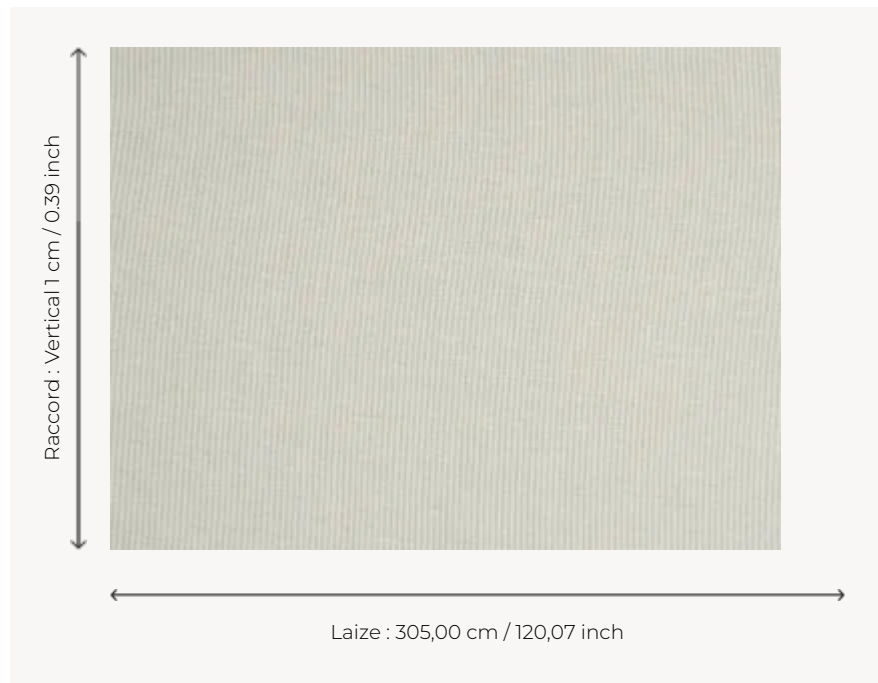

# F3327001 THAIS

This wide width light weave in 100% linen has narrow stripes.

## Pierre Frey

<b>TYPE</b>	Jacquards
<b>USE</b>	Curtain
<b>COMPOSITION</b>	100 % Linen
<b>SALES UNIT</b>	Available per meter/yard
<b>WIDTH</b>	305 cm / 120,07 inch
<b>REPEAT</b>	V: 11 cm - 0,39 inch
<b>WEIGHT</b>	503 gr / ml
<b>CARE</b>	