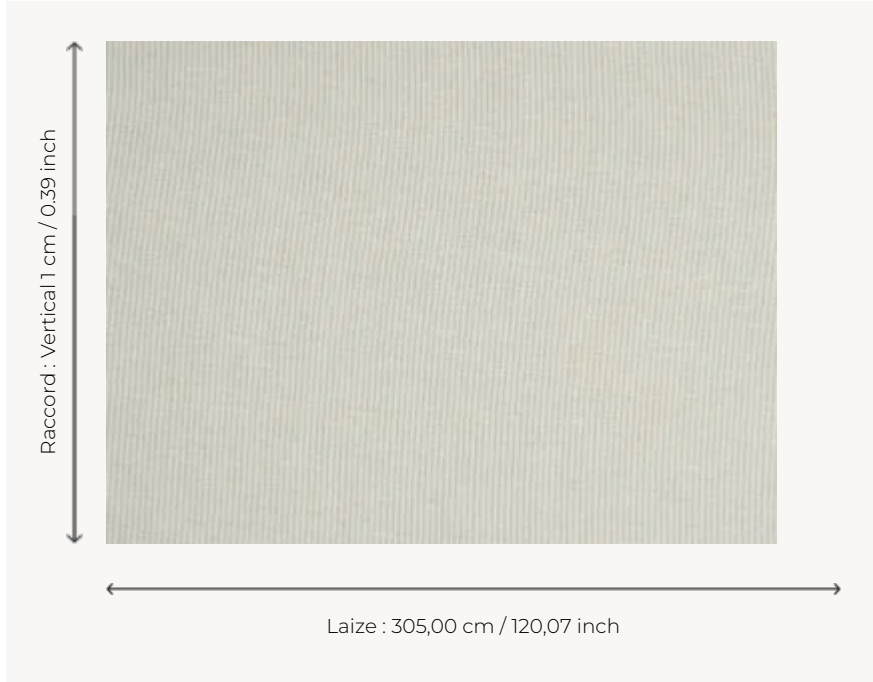

# F3327001 THAIS

This wide width light weave in 100% linen has narrow stripes.

## Pierre Frey

<b>TYPE</b>	Jacquards
<b>USE</b>	Curtain
<b>COMPOSITION</b>	100 % Linen
<b>SALES UNIT</b>	Available per meter/yard
<b>WIDTH</b>	305 cm / 120,07 inch
<b>REPEAT</b>	V: 1 cm - 0,39 inch
<b>WEIGHT</b>	503 gr / ml