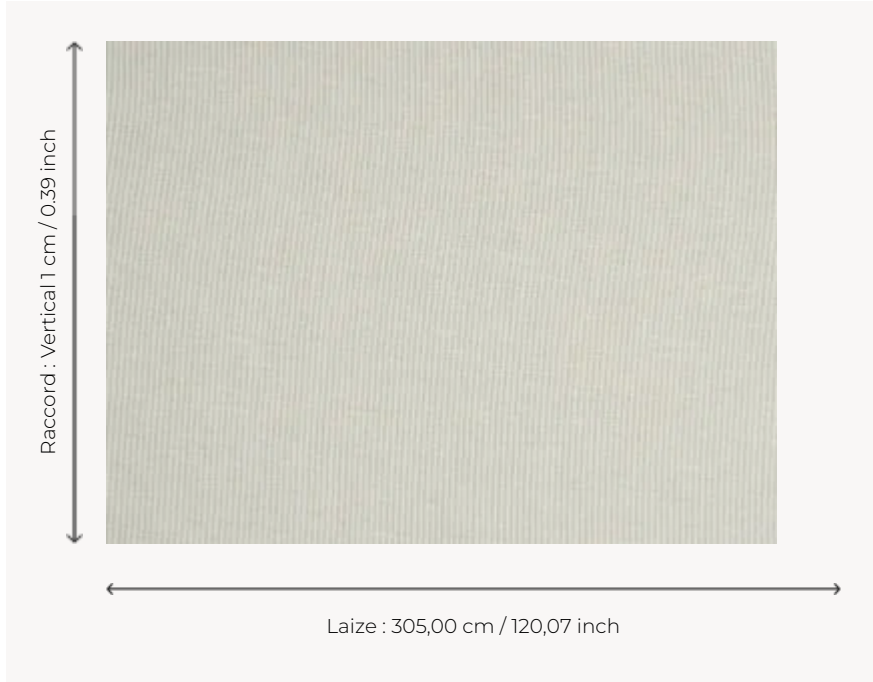

# F3327001 THAIS

This wide width light weave in 100% linen has narrow stripes.

## Pierre Frey

<b>TYPE</b>	Jacquards
<b>USE</b>	Curtain
<b>COMPOSITION</b>	100 % Linen
<b>SALES UNIT</b>	Available per meter/yard
<b>WIDTH</b>	305 cm / 120,07 inch
<b>REPEAT</b>	V: 1 cm - 0,39 inch
<b>WEIGHT</b>	503 gr / ml