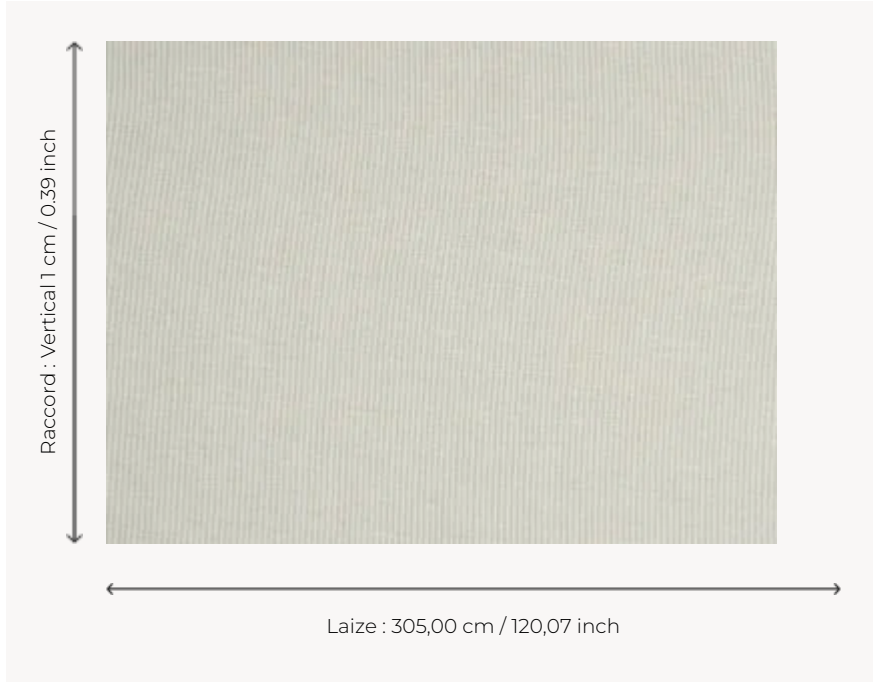

F3327001 THAIS

This wide width light weave in 100% linen has narrow stripes.

F3327001 - Ficelle

Pierre Frey

TYPE	Jacquards
USE	Curtain
COMPOSITION	100 % Linen
SALES UNIT	Available per meter/yard
WIDTH	305 cm / 120,07 inch
REPEAT	V: 11 cm - 0,39 inch
WEIGHT	503 gr / ml

CARE

INFORMATION

Shrinkage >3% if washed
Stripes perpendicular to selvages

BOOK

F99791807

2 Colors

F3327001
Ficelle

F3327002
Raphia