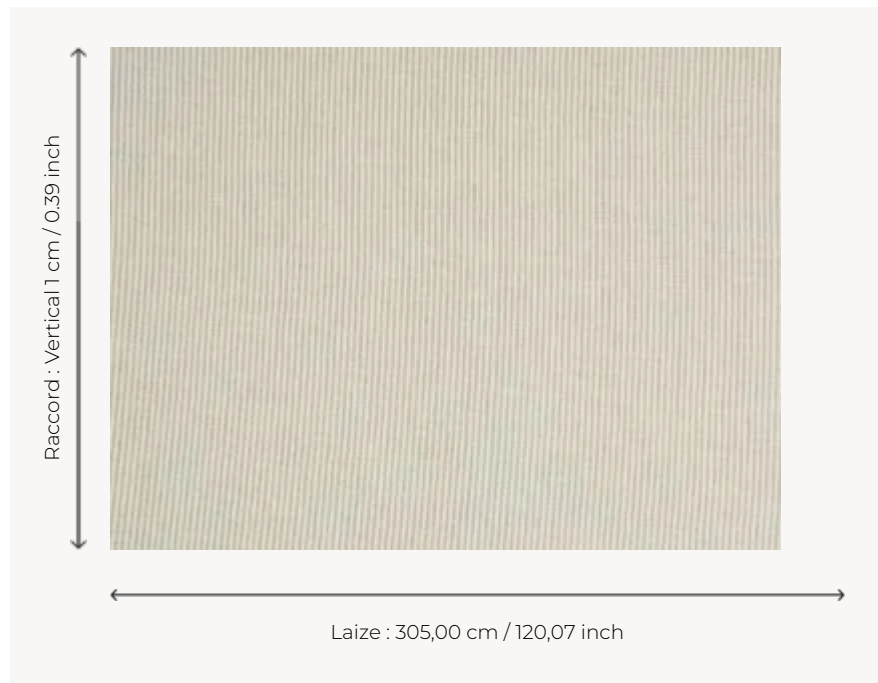

F3327002 THAIS

This wide width light weave in 100% linen has narrow stripes.

F3327002 - Raphia

Pierre Frey

TYPE	Jacquards
USE	Curtain
COMPOSITION	100 % Linen
SALES UNIT	Available per meter/yard
WIDTH	305 cm / 120,07 inch
REPEAT	V: 1 cm - 0,39 inch
WEIGHT	503 gr / ml
CARE	

INFORMATION	Shrinkage >3% if washed Stripes perpendicular to selvages
--------------------	--

BOOK	F99791807
-------------	-----------

2 Colors

F3327001
Ficelle

F3327002
Raphia