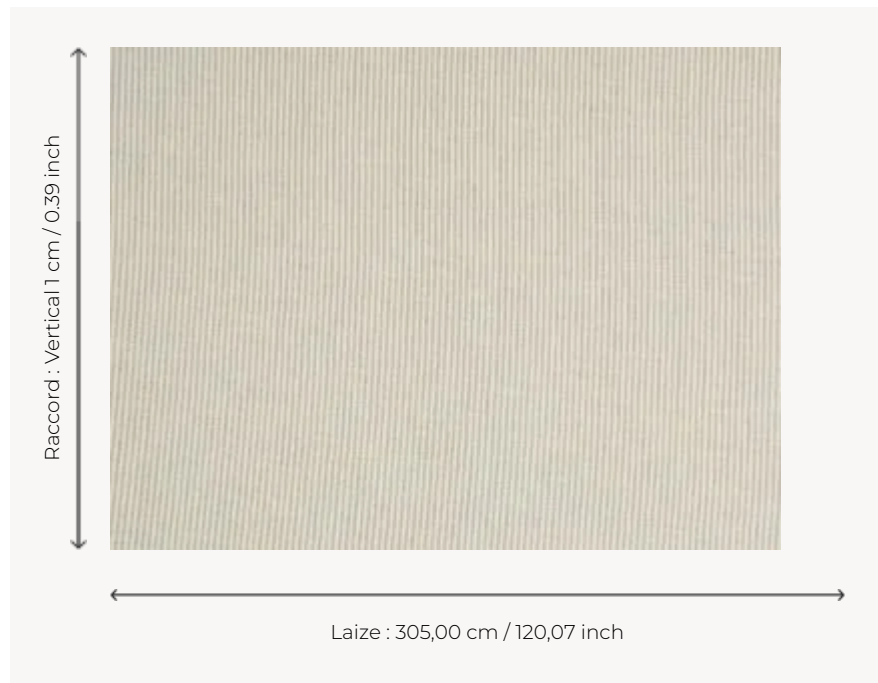

F3327002 THAIS

This wide width light weave in 100% linen has narrow stripes.

F3327002 - Raphia

Pierre Frey

TYPE	Jacquards
USE	Curtain
COMPOSITION	100 % Linen
SALES UNIT	Available per meter/yard
WIDTH	305 cm / 120,07 inch
REPEAT	V: 11 cm - 0,39 inch
WEIGHT	503 gr / ml
CARE	

INFORMATION Shrinkage >3% if washed
Stripes perpendicular to selvages

BOOK F99791807

2 Colors

F3327001
Ficelle

F3327002
Raphia