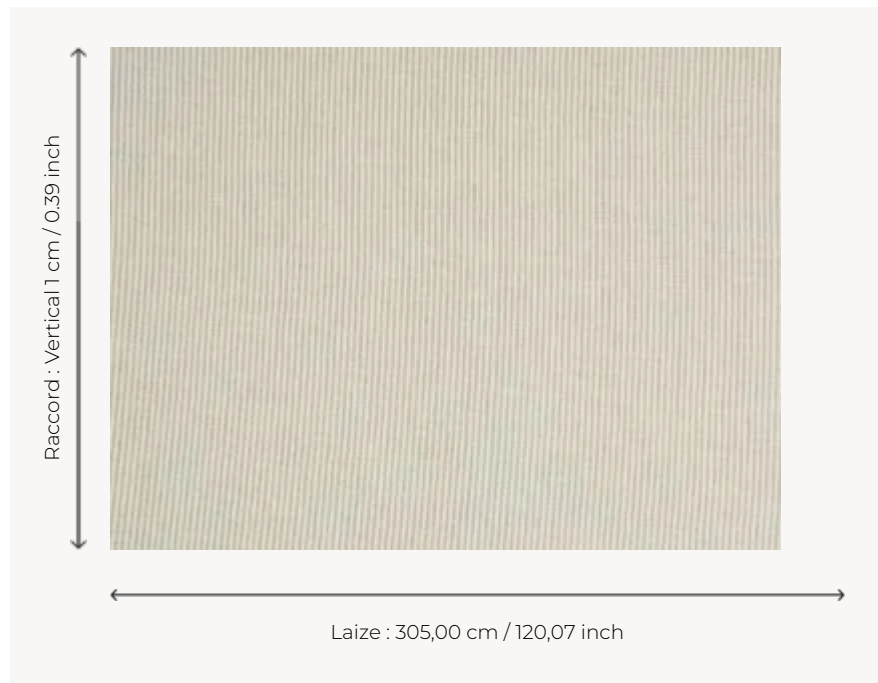

F3327002 THAIS

This wide width light weave in 100% linen has narrow stripes.

F3327002 - Raphia

Pierre Frey

TYPE	Jacquards
USE	Curtain
COMPOSITION	100 % Linen
SALES UNIT	Available per meter/yard
WIDTH	305 cm / 120,07 inch
REPEAT	V: 11 cm - 0,39 inch
WEIGHT	503 gr / ml
CARE	

INFORMATION Shrinkage >3% if washed
Stripes perpendicular to selvages

BOOK F99791807

2 Colors

F3327001
Ficelle

F3327002
Raphia