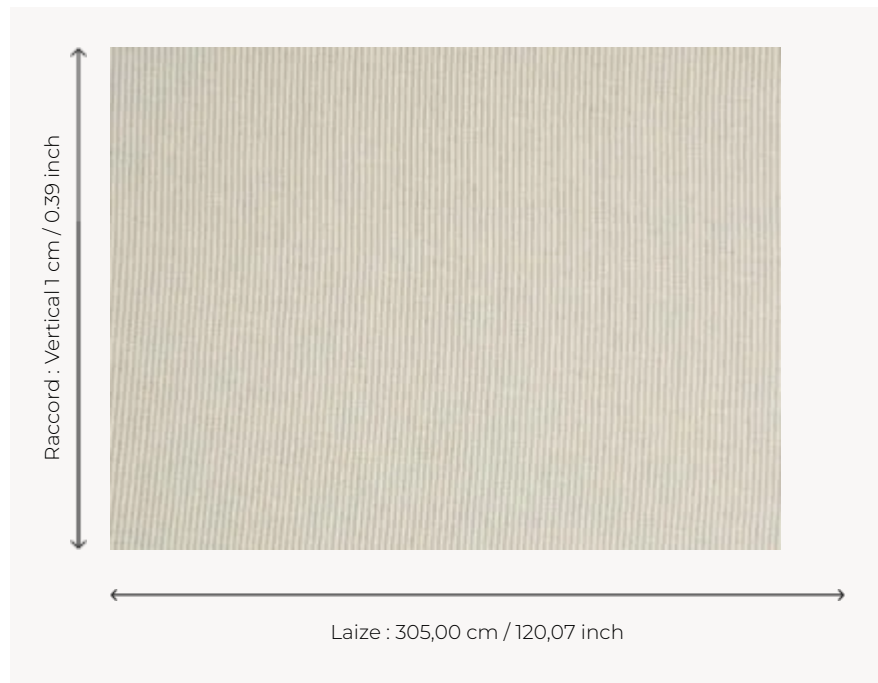

# F3327002 THAIS

This wide width light weave in 100% linen has narrow stripes.

## Pierre Frey

<b>TYPE</b>	Jacquards
<b>USE</b>	Curtain
<b>COMPOSITION</b>	100 % Linen
<b>SALES UNIT</b>	Available per meter/yard
<b>WIDTH</b>	305 cm / 120,07 inch
<b>REPEAT</b>	V: 1 cm - 0,39 inch
<b>WEIGHT</b>	503 gr / ml
<b>CARE</b>	