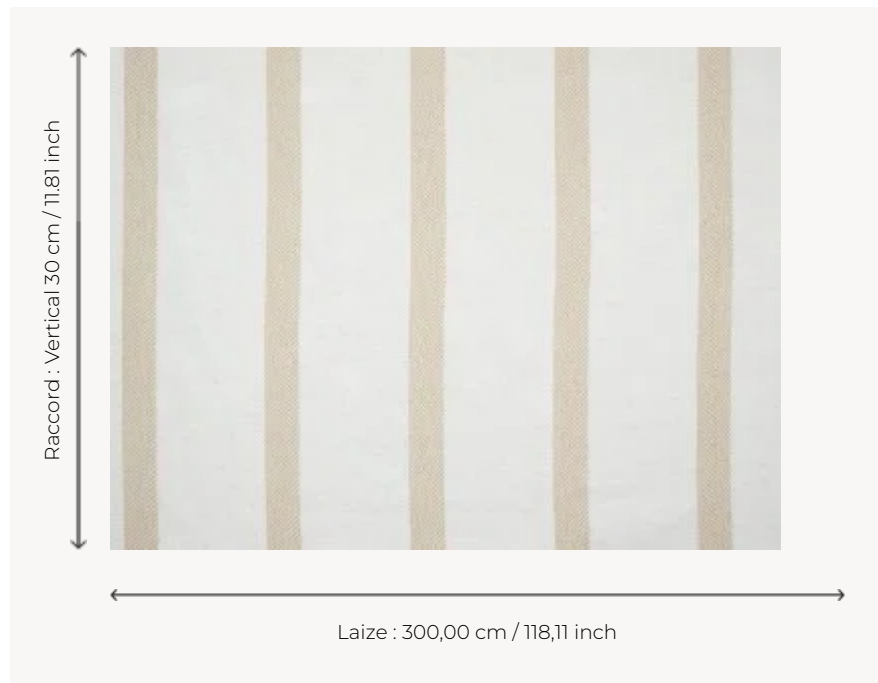

F3334001 TEOS

Stripes made from contrasting a plain weave with chevrons on wide width linen.

F3334001 - Raphia

Pierre Frey

TYPE	Sheers
USE	Curtain
COMPOSITION	100 % Linen
SALES UNIT	Available per meter/yard
WIDTH	300 cm / 118,11 inch
REPEAT	V: 30 cm - 11,81 inch
WEIGHT	735 gr / ml
CARE	

INFORMATION	Shrinkage >3% if washed Stripes perpendicular to selvages
--------------------	--

BOOK	F99791807
-------------	-----------

1 Colors

F3334001
Raphia