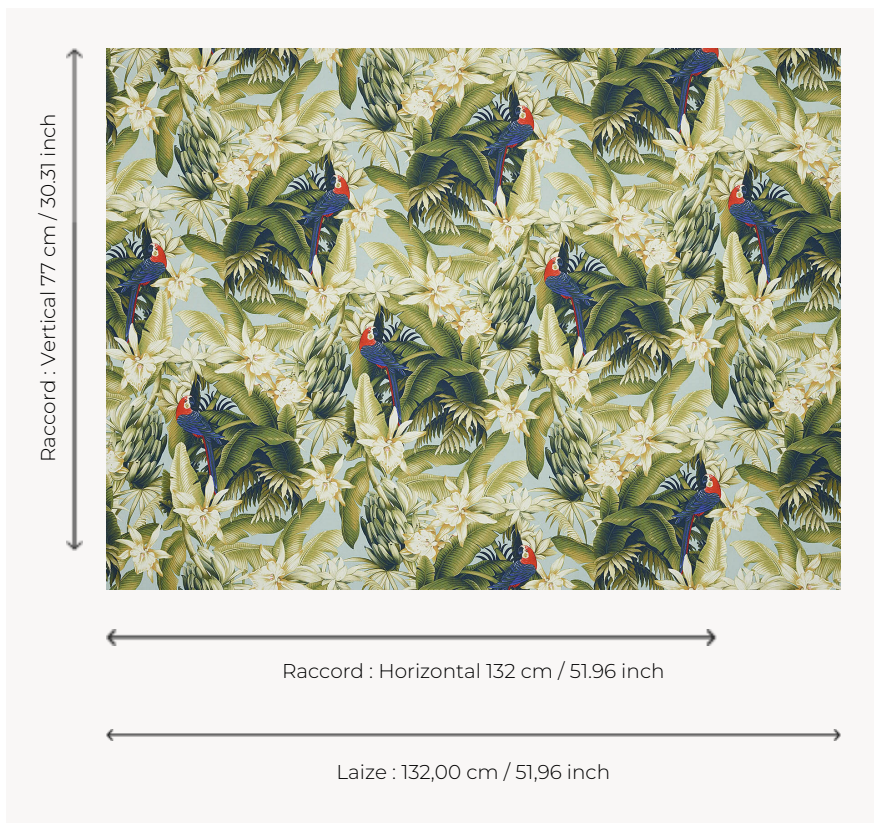

F3365001 VAHINE

This printed cotton features parrots on a background of banana leaves. Plant detailing with a vintage retro spirit creates a joyful mix and match effect with graphic geometric patterns.

F3365001 - Tropical

Pierre Frey

TYPE	Prints
USE	Curtain
COMPOSITION	100 % Cotton
SALES UNIT	Available per meter/yard
WIDTH	132 cm / 51,96 inch
REPEAT	H: 132 cm - 51,96 inch V: 77 cm - 30,31 inch Offset repeat 1/7
WEIGHT	396 gr / ml
CARE	
BOOK	F99791901

1 Colors

F3365001
Tropical