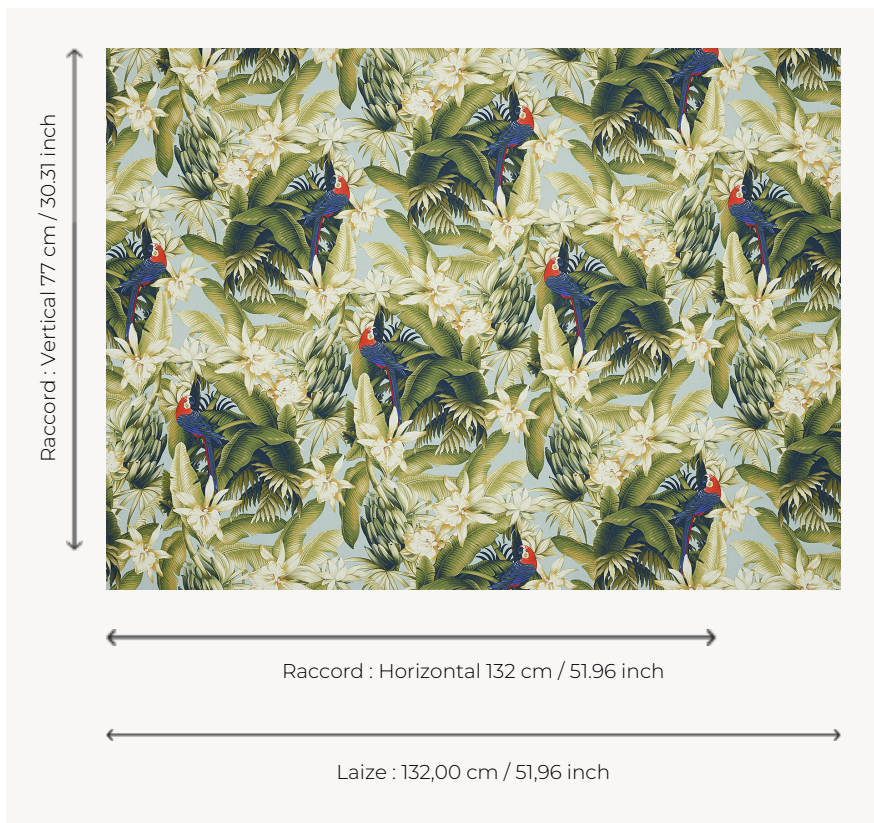

# F3365001 VAHINE

This printed cotton features parrots on a background of banana leaves. Plant detailing with a vintage retro spirit creates a joyful mix and match effect with graphic geometric patterns.

## F3365001 - Tropical

## Pierre Frey

<b>TYPE</b>	Prints
<b>USE</b>	Curtain
<b>COMPOSITION</b>	100 % Cotton
<b>SALES UNIT</b>	Available per meter/yard
<b>WIDTH</b>	132 cm / 51,96 inch
<b>REPEAT</b>	H: 132 cm - 51,96 inch V: 77 cm - 30,31 inch Offset repeat 1/7
<b>WEIGHT</b>	396 gr / ml
<b>CARE</b>	
<b>BOOK</b>	F99791901