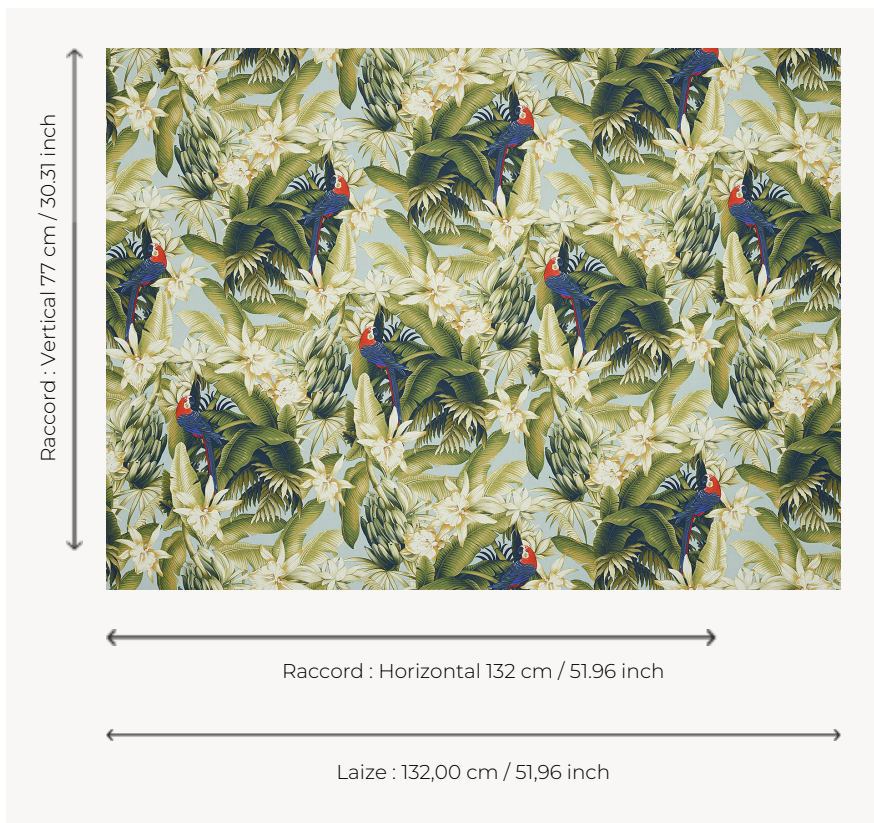

F3365001 VAHINE

This printed cotton features parrots on a background of banana leaves. Plant detailing with a vintage retro spirit creates a joyful mix and match effect with graphic geometric patterns.

F3365001 - Tropical

Pierre Frey

TYPE	Prints
USE	Curtain
COMPOSITION	100 % Cotton
SALES UNIT	Available per meter/yard
WIDTH	132 cm / 51,96 inch
REPEAT	H: 132 cm - 51,96 inch V: 77 cm - 30,31 inch Offset repeat 1/7
WEIGHT	396 gr / ml
CARE	
BOOK	F99791901

1 Colors

F3365001
Tropical