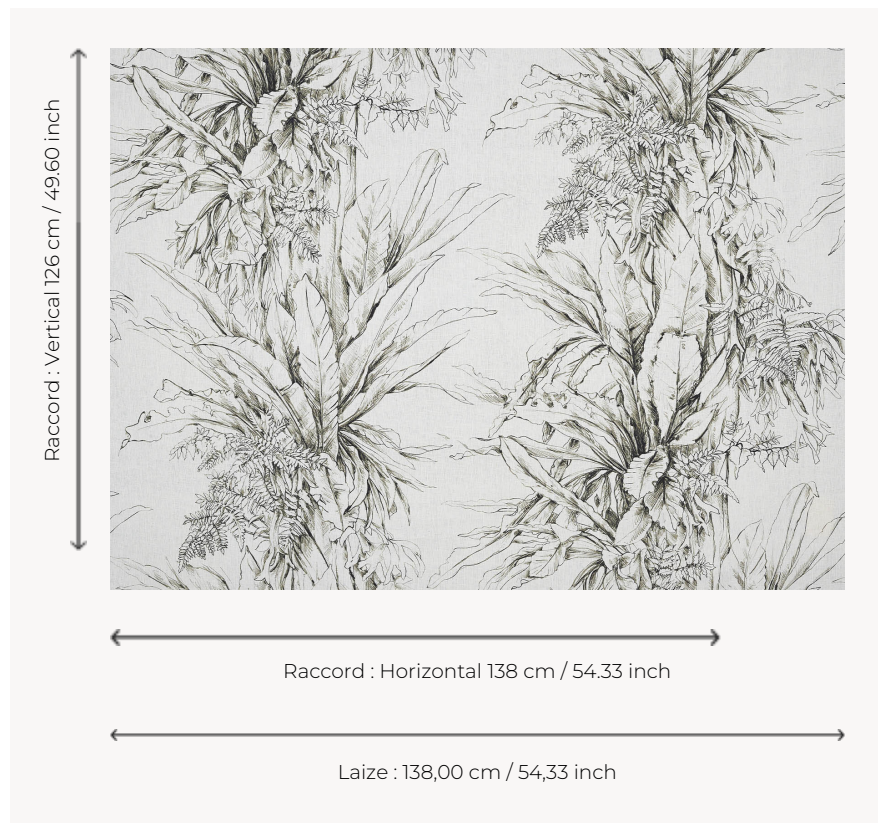

F3369001 JALAPAO

A spectacular pattern of lianas, trees that are characteristic of South African forests, printed on linen in an artistic pencil sketch effect.

F3369001 - Fusain

Pierre Frey

TYPE	Prints
USE	Curtain
COMPOSITION	100 % Linen
SALES UNIT	Available per meter/yard
WIDTH	138 cm / 54,33 inch
REPEAT	H: 138 cm - 54,33 inch V: 126 cm - 49,60 inch Straight repeat
WEIGHT	345 gr / ml
CARE	
BOOK	F99791901

1 Colors

F3369001
Fusain