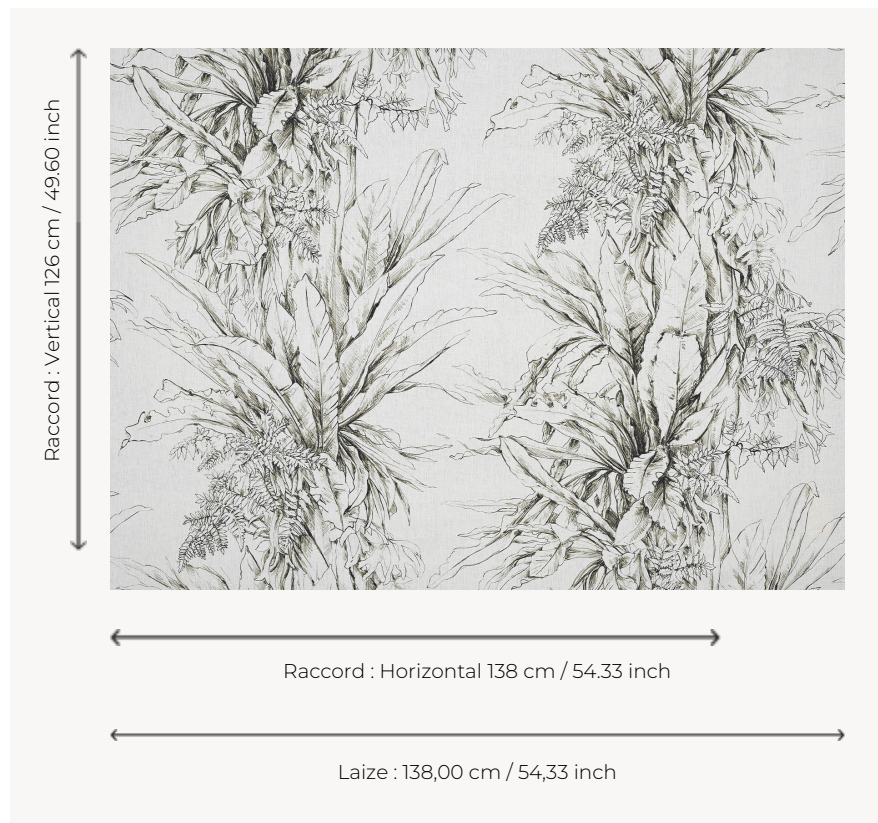

## F3369001 JALAPAO

A spectacular pattern of lianas, trees that are characteristic of South African forests, printed on linen in an artistic pencil sketch effect.

### Pierre Frey

<b>TYPE</b>	Prints
<b>USE</b>	Curtain
<b>COMPOSITION</b>	100 % Linen
<b>SALES UNIT</b>	Available per meter/yard
<b>WIDTH</b>	138 cm / 54,33 inch
<b>REPEAT</b>	H: 138 cm - 54,33 inch V: 126 cm - 49,60 inch Straight repeat
<b>WEIGHT</b>	345 gr / ml
<b>CARE</b>	
<b>BOOK</b>	F99791901