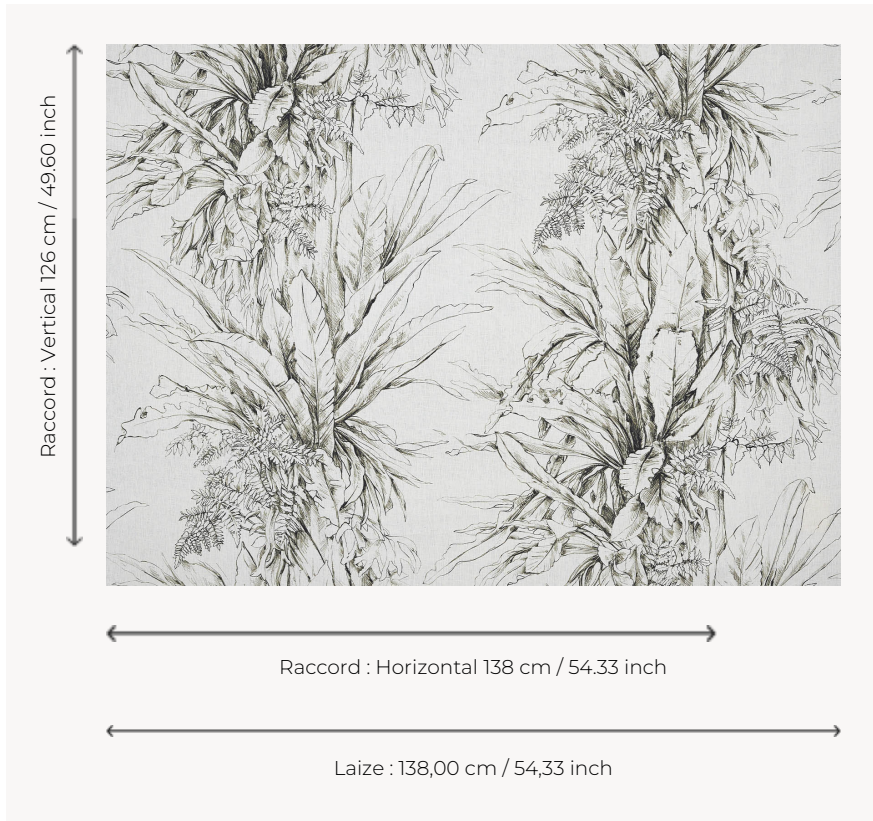

## F3369001 JALAPAO

A spectacular pattern of lianas, trees that are characteristic of South African forests, printed on linen in an artistic pencil sketch effect.

### Pierre Frey

<b>TYPE</b>	Prints
<b>USE</b>	Curtain
<b>COMPOSITION</b>	100 % Linen
<b>SALES UNIT</b>	Available per meter/yard
<b>WIDTH</b>	138 cm / 54,33 inch
<b>REPEAT</b>	H: 138 cm - 54,33 inch V: 126 cm - 49,60 inch Straight repeat
<b>WEIGHT</b>	345 gr / ml
<b>CARE</b>	
<b>BOOK</b>	F99791901