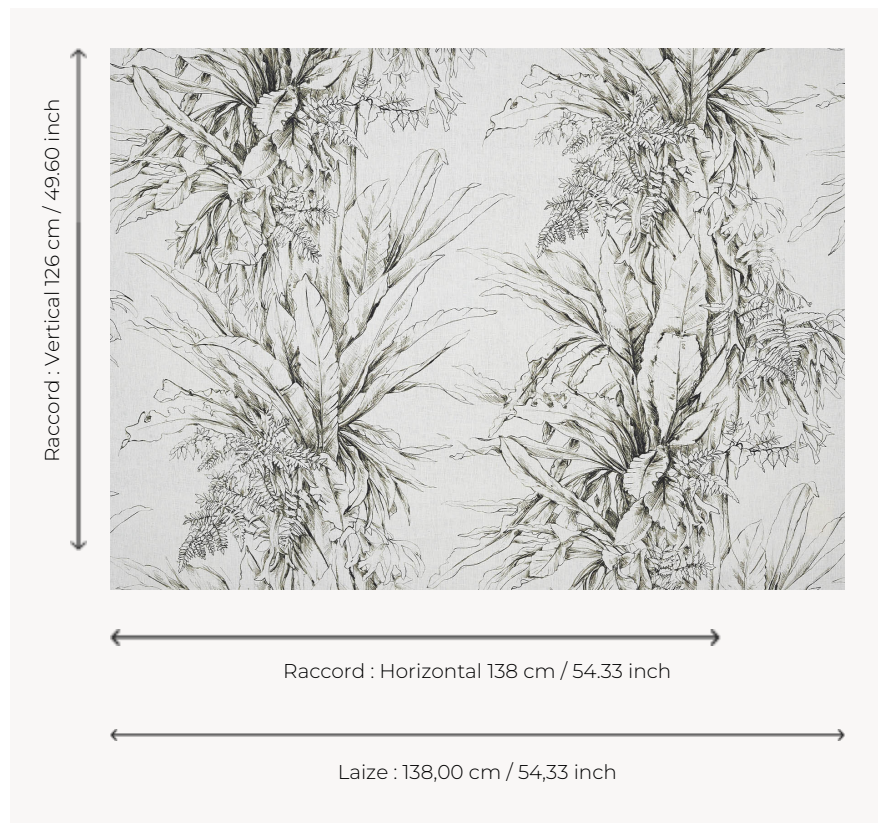

## F3369001 JALAPAO

A spectacular pattern of lianas, trees that are characteristic of South African forests, printed on linen in an artistic pencil sketch effect.

### Pierre Frey

<b>TYPE</b>	Prints
<b>USE</b>	Curtain
<b>COMPOSITION</b>	100 % Linen
<b>SALES UNIT</b>	Available per meter/yard
<b>WIDTH</b>	138 cm / 54,33 inch
<b>REPEAT</b>	H: 138 cm - 54,33 inch V: 126 cm - 49,60 inch Straight repeat
<b>WEIGHT</b>	345 gr / ml
<b>CARE</b>	
<b>BOOK</b>	F99791901