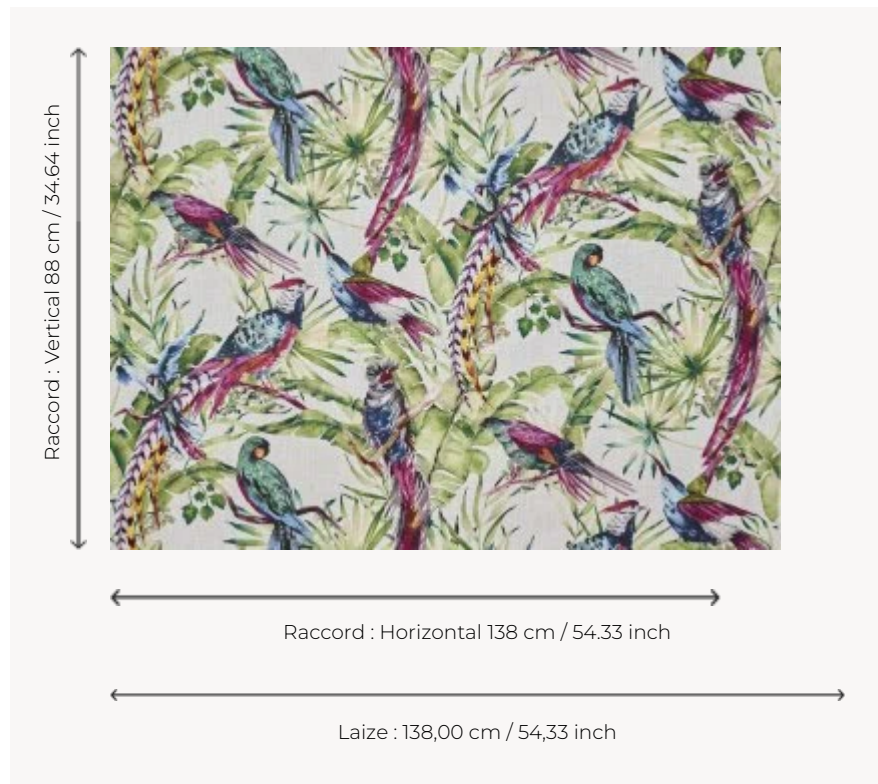

F3392001 VOL D'OISEAUX

This watercolor sketch of birds of paradise with flamboyant plumage is a tropical daydream.

F3392001 - Tropical

Pierre Frey

TYPE	Prints
USE	Curtain
COMPOSITION	82 % Viscose - 18 % Linen
SALES UNIT	Available per meter/yard
WIDTH	138 cm / 54,33 inch
REPEAT	H: 138 cm - 54,33 inch V: 88 cm - 34,64 inch Straight repeat
WEIGHT	414 gr / ml
CARE	
INFORMATION	Product sensitive to hygrometric changes

1 Colors

F3392001
Tropical