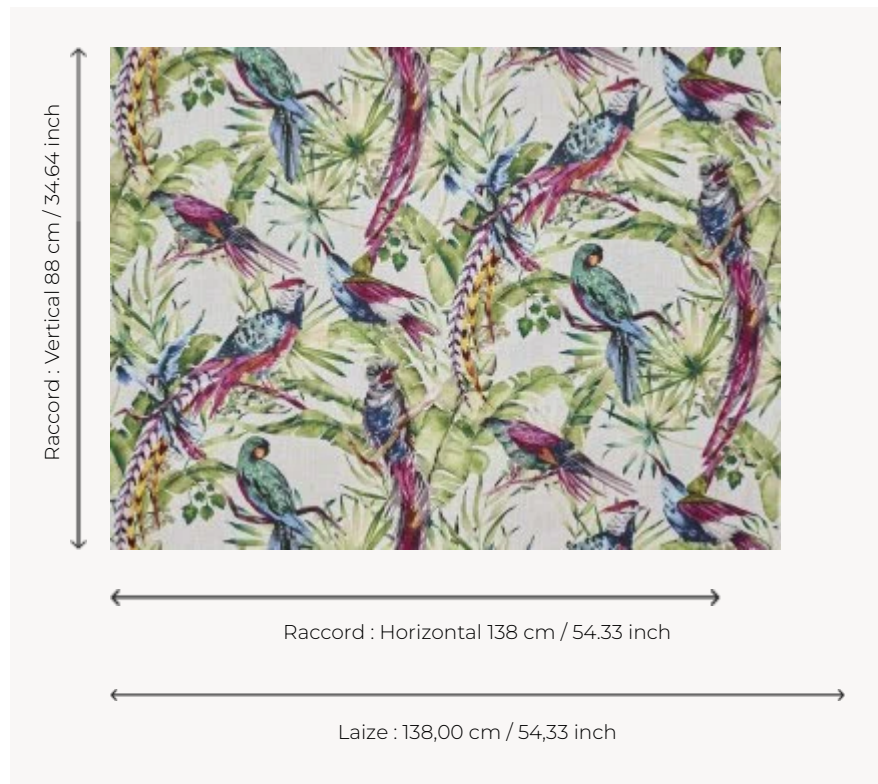

F3392001 VOL D'OISEAUX

This watercolor sketch of birds of paradise with flamboyant plumage is a tropical daydream.

F3392001 - Tropical

Pierre Frey

TYPE	Prints
USE	Curtain
COMPOSITION	82 % Viscose - 18 % Linen
SALES UNIT	Available per meter/yard
WIDTH	138 cm / 54,33 inch
REPEAT	H: 138 cm - 54,33 inch V: 88 cm - 34,64 inch Straight repeat
WEIGHT	414 gr / ml
CARE	
INFORMATION	Product sensitive to hygrometric changes

1 Colors

F3392001
Tropical