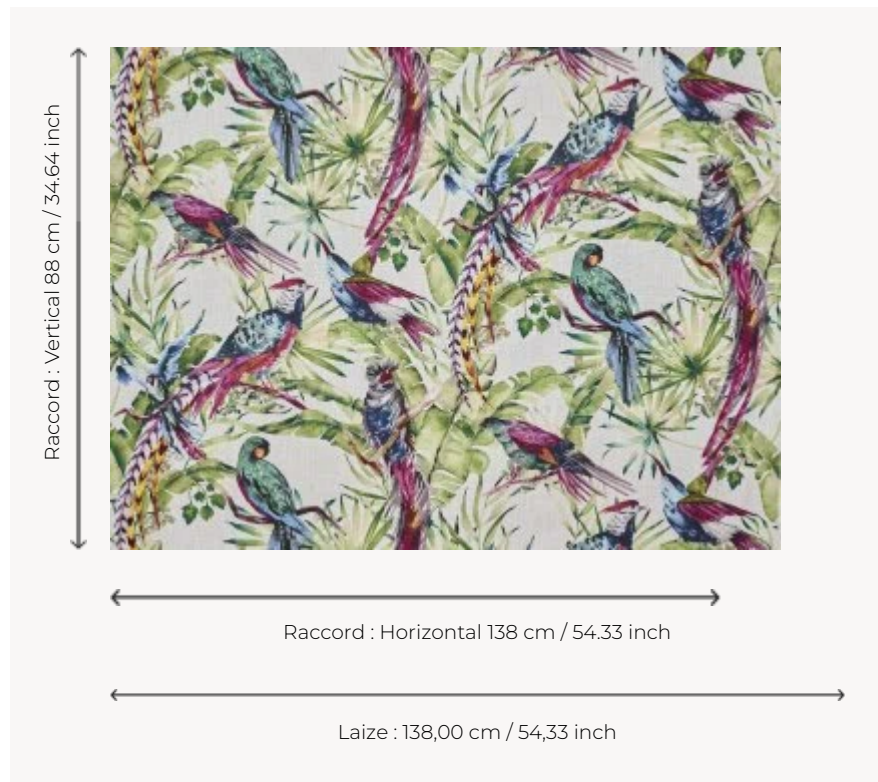

F3392001 VOL D'OISEAUX

This watercolor sketch of birds of paradise with flamboyant plumage is a tropical daydream.

F3392001 - Tropical

Pierre Frey

TYPE	Prints
USE	Curtain
COMPOSITION	82 % Viscose - 18 % Linen
SALES UNIT	Available per meter/yard
WIDTH	138 cm / 54,33 inch
REPEAT	H: 138 cm - 54,33 inch V: 88 cm - 34,64 inch Straight repeat
WEIGHT	414 gr / ml
CARE	
INFORMATION	Product sensitive to hygrometric changes

1 Colors

F3392001
Tropical