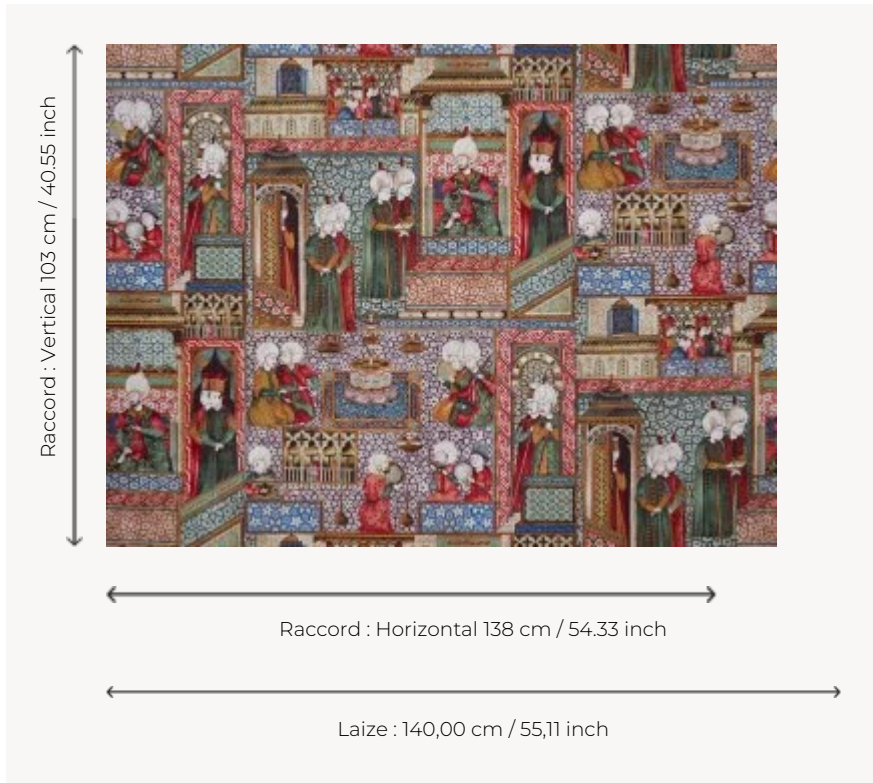

F3461001 BURSA

Drawn from an Ottoman miniature dating from 1543 and preserved at the Topkapi Palace Museum in Istanbul, this print depicts a court scene under the sumptuous reign of Suleiman the Magnificent.

F3461001 - Bronze

Pierre Frey

TYPE	Prints
USE	Curtain
COMPOSITION	100 % Cotton
SALES UNIT	Available per meter/yard
WIDTH	140 cm / 55,11 inch
REPEAT	H: 138 cm - 54,33 inch V: 103 cm - 40,55 inch Straight repeat
WEIGHT	301 gr / ml
CARE	
BOOK	F9979202001