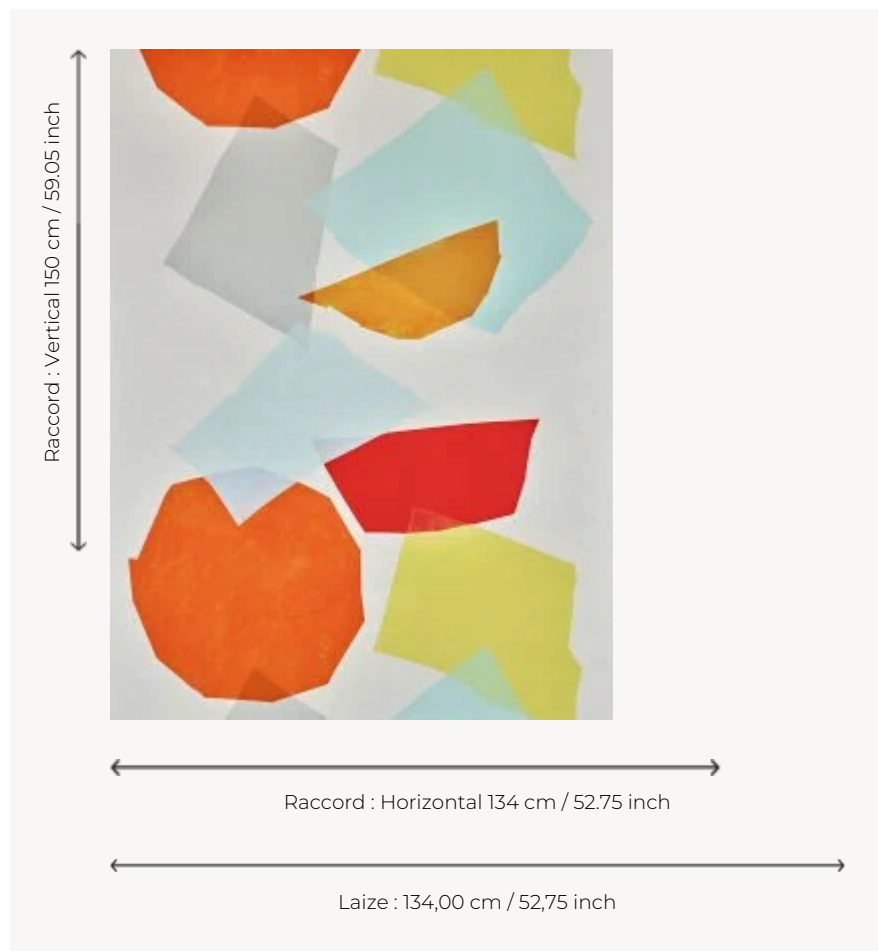

F3487001 LIVELY

Aptly named, LIVELY is a recall of sunny shapes beautifully floating in midair. With their airy feel, the large hand-painted shapes once cut out of paper are more alive than ever, printed on a bright, soft and elegant linen. The unique choice of colors all work together in a wonderful, united relationship.

F3487001 - Multicolore

Pierre Frey

TYPE	Prints
ARTIST	Liz Roache
USE	Curtain
COMPOSITION	100 % Linen
SALES UNIT	Available per meter/yard
WIDTH	134 cm / 52,75 inch
REPEAT	H: 134 cm - 52,75 inch V: 150 cm - 59,05 inch Free match
WEIGHT	402 gr / ml
CARE	
INFORMATION	The flakes of the linen fiber are part of the authentic character and look of the fabric.

1 Colors

F3487001
Multicolore