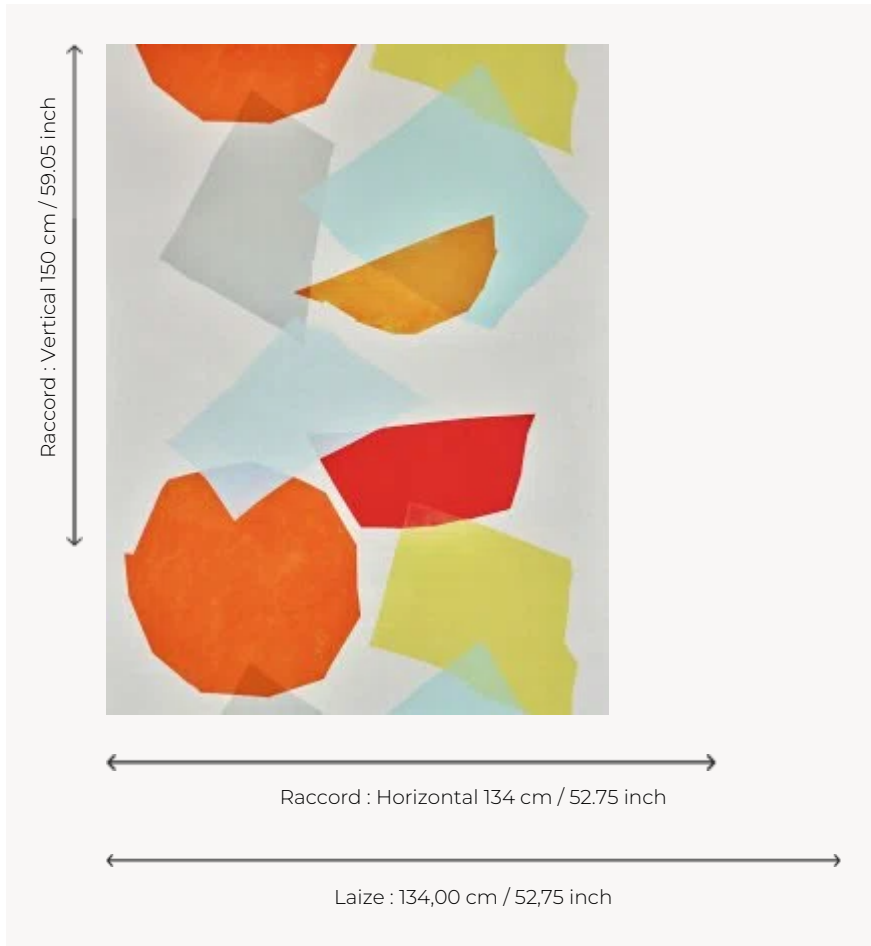

F3487001 LIVELY

Aptly named, LIVELY is a recall of sunny shapes beautifully floating in midair. With their airy feel, the large hand-painted shapes once cut out of paper are more alive than ever, printed on a bright, soft and elegant linen. The unique choice of colors all work together in a wonderful, united relationship.

F3487001 - Multicolore

Pierre Frey

TYPE	Prints
ARTIST	Liz Roache
USE	Curtain
COMPOSITION	100 % Linen
SALES UNIT	Available per meter/yard
WIDTH	134 cm / 52,75 inch
REPEAT	H: 134 cm - 52,75 inch V: 150 cm - 59,05 inch Free match
WEIGHT	402 gr / ml
CARE	
INFORMATION	The flakes of the linen fiber are part of the authentic character and look of the fabric.

1 Colors

F3487001
Multicolore