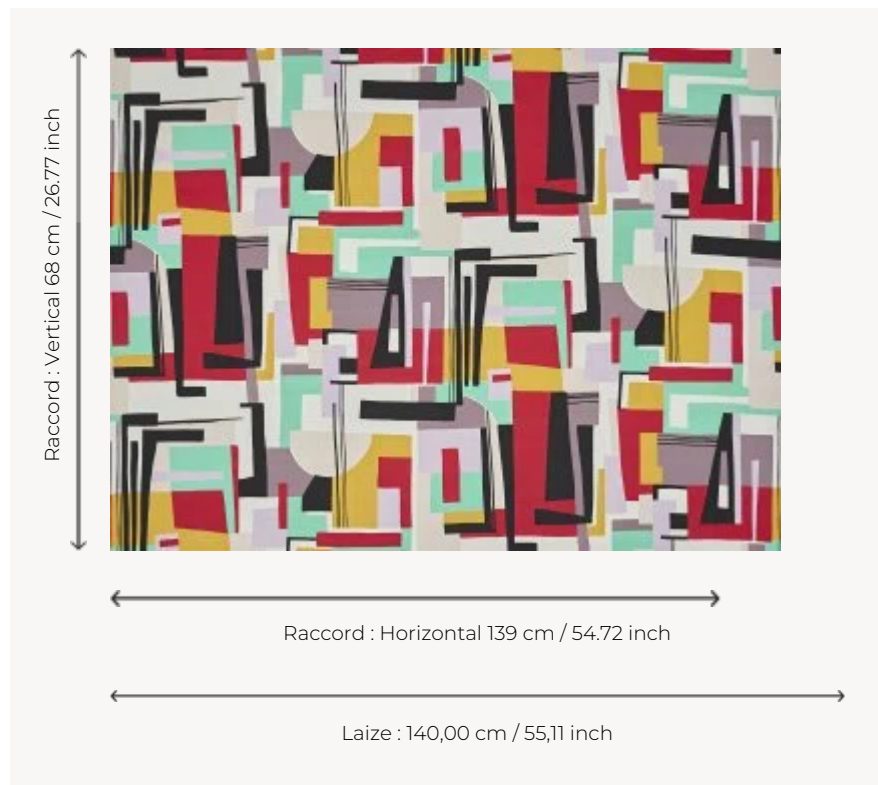

F3508001 ALLEGRO

In an assumed cubist spirit, this print gives pride of place to geometric shapes and pure colours. Allegro exudes a particular strength and magic, a simple but powerful expressionism.

F3508001 - Multicolore

Pierre Frey

TYPE	Prints
USE	Curtain
COMPOSITION	100 % Cotton
SALES UNIT	Available per meter/yard
WIDTH	140 cm / 55,11 inch
REPEAT	H: 139 cm - 54,72 inch V: 68 cm - 26,77 inch Straight repeat
WEIGHT	364 gr / ml
CARE	

1 Colors

F3508001
Multicolore