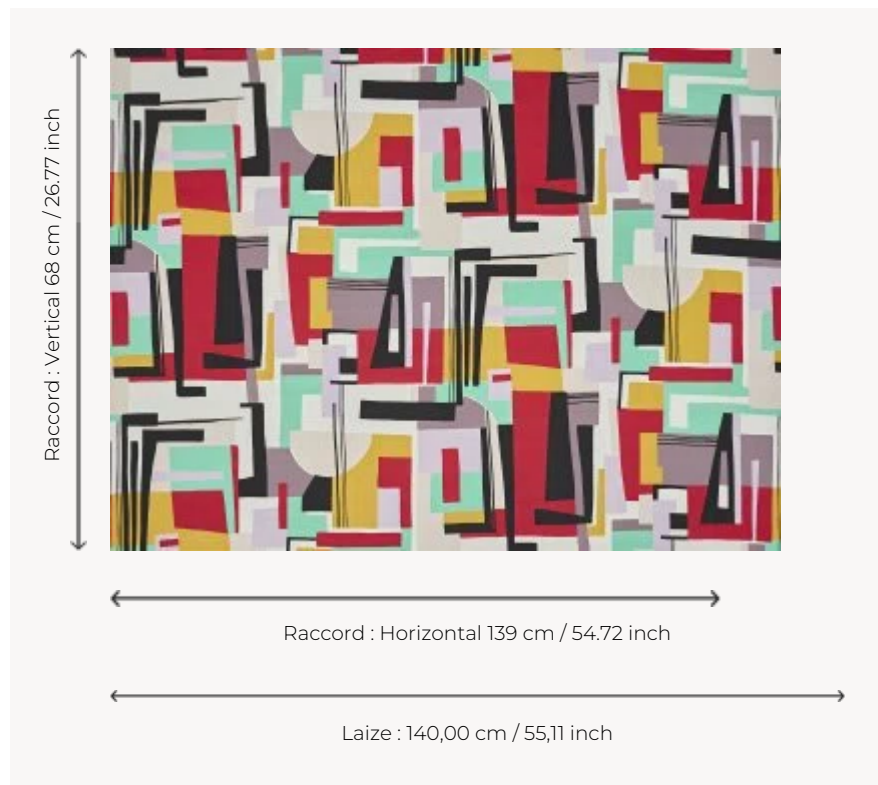

F3508001 ALLEGRO

In an assumed cubist spirit, this print gives pride of place to geometric shapes and pure colours. Allegro exudes a particular strength and magic, a simple but powerful expressionism.

F3508001 - Multicolore

Pierre Frey

TYPE	Prints
USE	Curtain
COMPOSITION	100 % Cotton
SALES UNIT	Available per meter/yard
WIDTH	140 cm / 55,11 inch
REPEAT	H: 139 cm - 54,72 inch V: 68 cm - 26,77 inch Straight repeat
WEIGHT	364 gr / ml
CARE	

1 Colors

F3508001
Multicolore