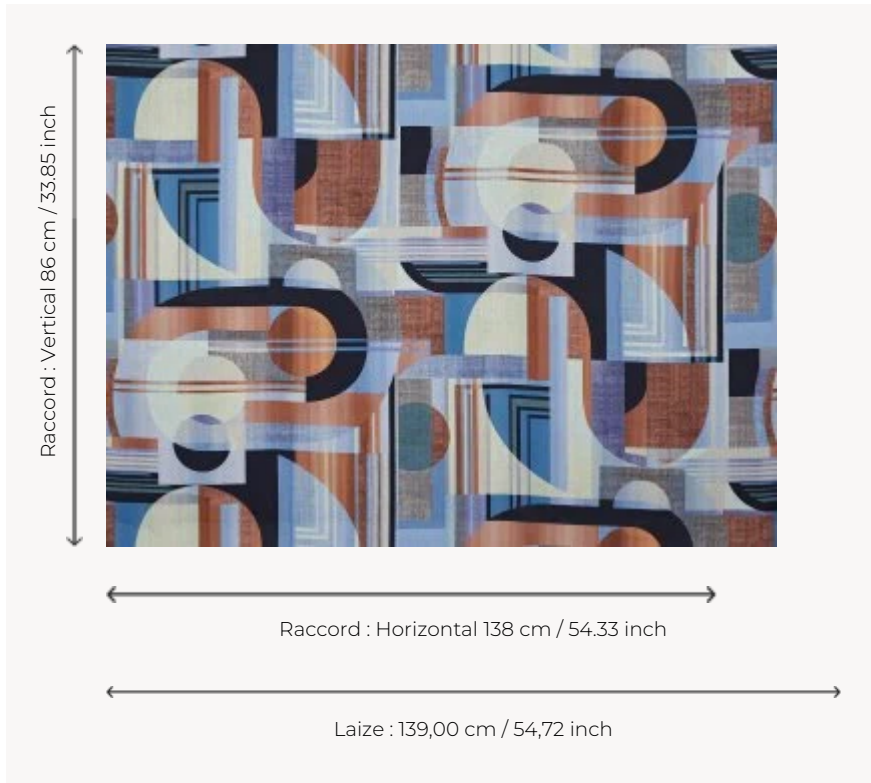

F3513001 NELIA

Kaleidoscope, swirl of subtle colours, printed on linen. This decor is inspired by the Op Art artistic movement, very sixties!

F3513001 - Sud

Pierre Frey

TYPE	Prints
USE	Curtain
COMPOSITION	100 % Linen
SALES UNIT	Available per meter/yard
WIDTH	139 cm / 54,72 inch
REPEAT	H: 138 cm - 54,33 inch V: 86 cm - 33,85 inch Straight repeat
WEIGHT	361 gr / ml
CARE	

3 Colors

F3513001
Sud

F3513002
Pomme

F3513003
Naturel