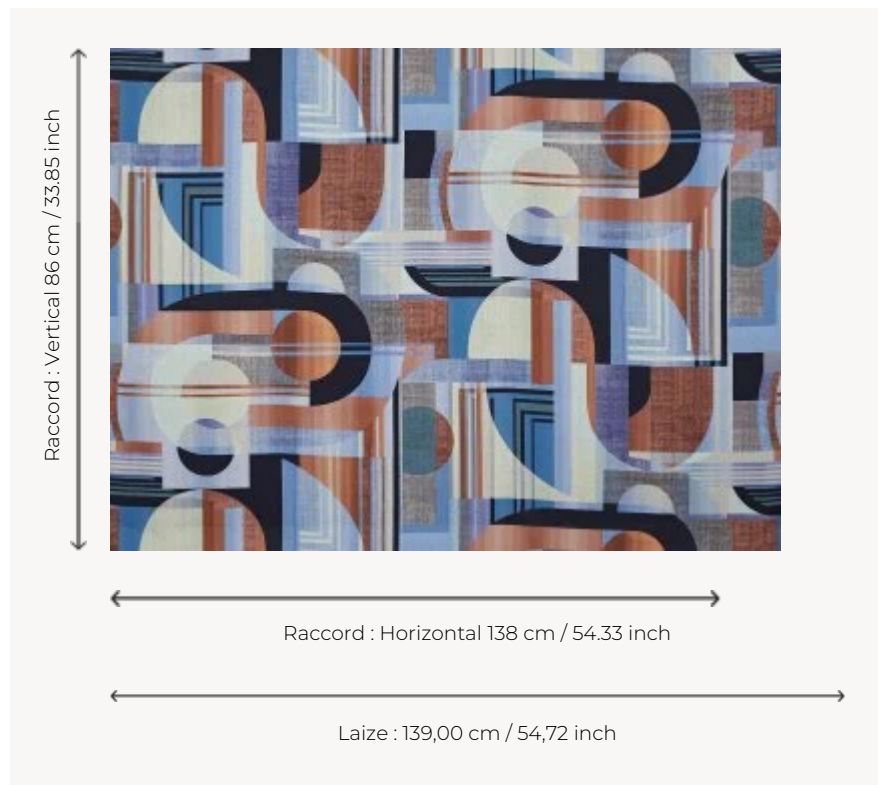

F3513001 NELIA

Kaleidoscope, swirl of subtle colours, printed on linen. This decor is inspired by the Op Art artistic movement, very sixties!

F3513001 - Sud

Pierre Frey

TYPE	Prints
USE	Curtain
COMPOSITION	100 % Linen
SALES UNIT	Available per meter/yard
WIDTH	139 cm / 54,72 inch
REPEAT	H: 138 cm - 54,33 inch V: 86 cm - 33,85 inch Straight repeat
WEIGHT	361 gr / ml
CARE	

3 Colors

F3513001
Sud

F3513002
Pomme

F3513003
Naturel