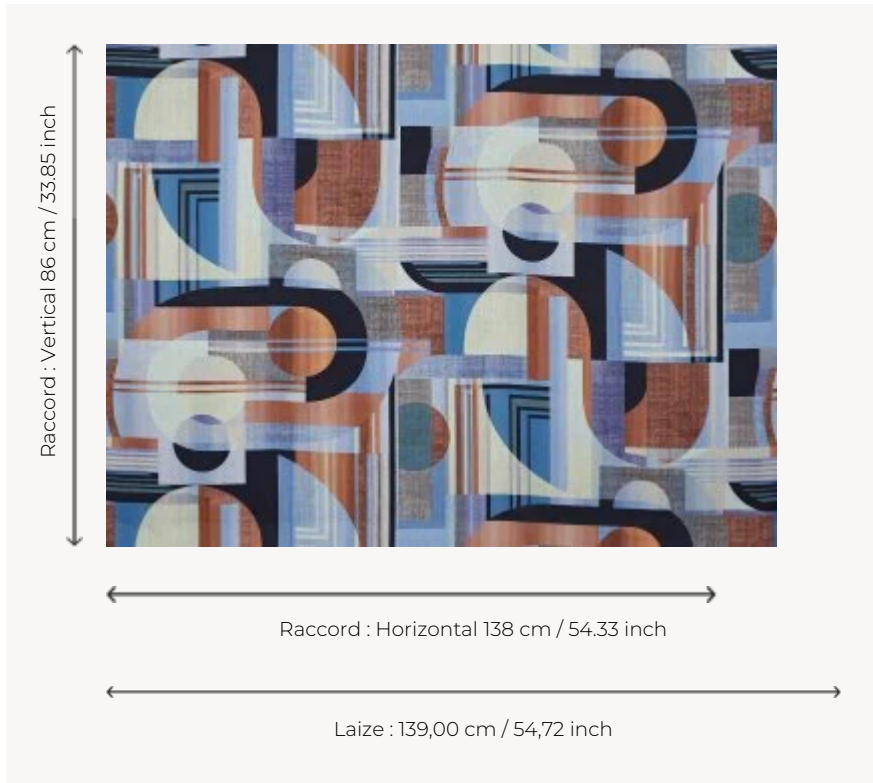

## F3513001 NELIA

Kaleidoscope, swirl of subtle colours, printed on linen. This decor is inspired by the Op Art artistic movement, very sixties!

### F3513001 - Sud

### Pierre Frey

<b>TYPE</b>	Prints
<b>USE</b>	Curtain
<b>COMPOSITION</b>	100 % Linen
<b>SALES UNIT</b>	Available per meter/yard
<b>WIDTH</b>	139 cm / 54,72 inch
<b>REPEAT</b>	H: 138 cm - 54,33 inch V: 86 cm - 33,85 inch Straight repeat
<b>WEIGHT</b>	361 gr / ml
<b>CARE</b>	

## 3 Colors

F3513001  
Sud

F3513002  
Pomme

F3513003  
Naturel