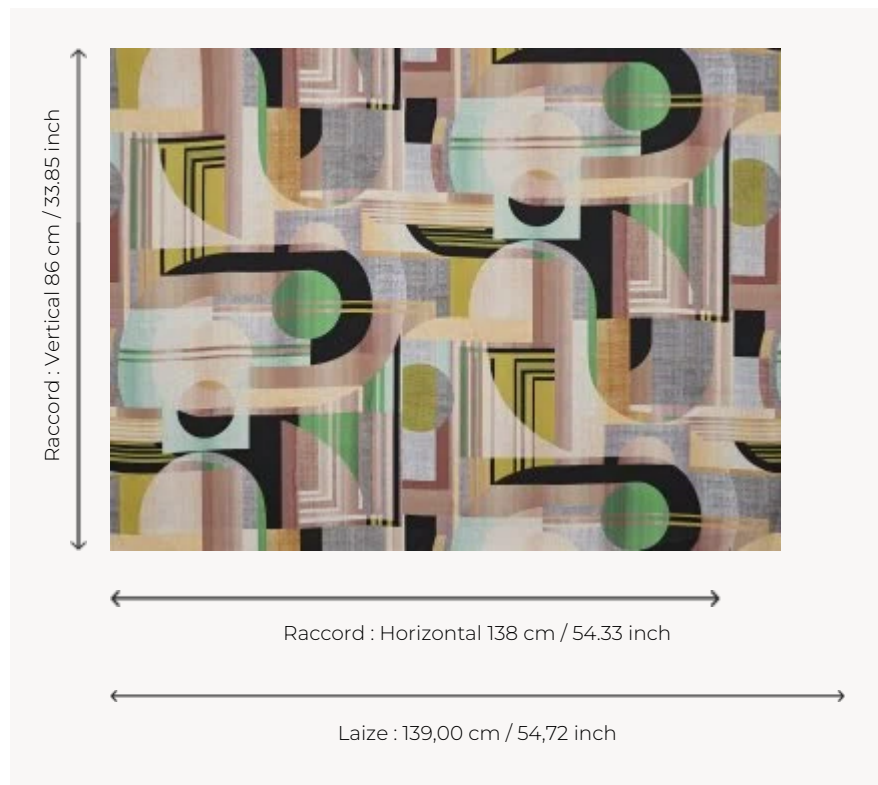

F3513002 NELIA

Kaleidoscope, swirl of subtle colours, printed on linen. This decor is inspired by the Op Art artistic movement, very sixties!

F3513002 - Pomme

Pierre Frey

TYPE	Prints
USE	Curtain
COMPOSITION	100 % Linen
SALES UNIT	Available per meter/yard
WIDTH	139 cm / 54,72 inch
REPEAT	H: 138 cm - 54,33 inch V: 86 cm - 33,85 inch Straight repeat
WEIGHT	361 gr / ml
CARE	

3 Colors

F3513001
Sud

F3513002
Pomme

F3513003
Naturel