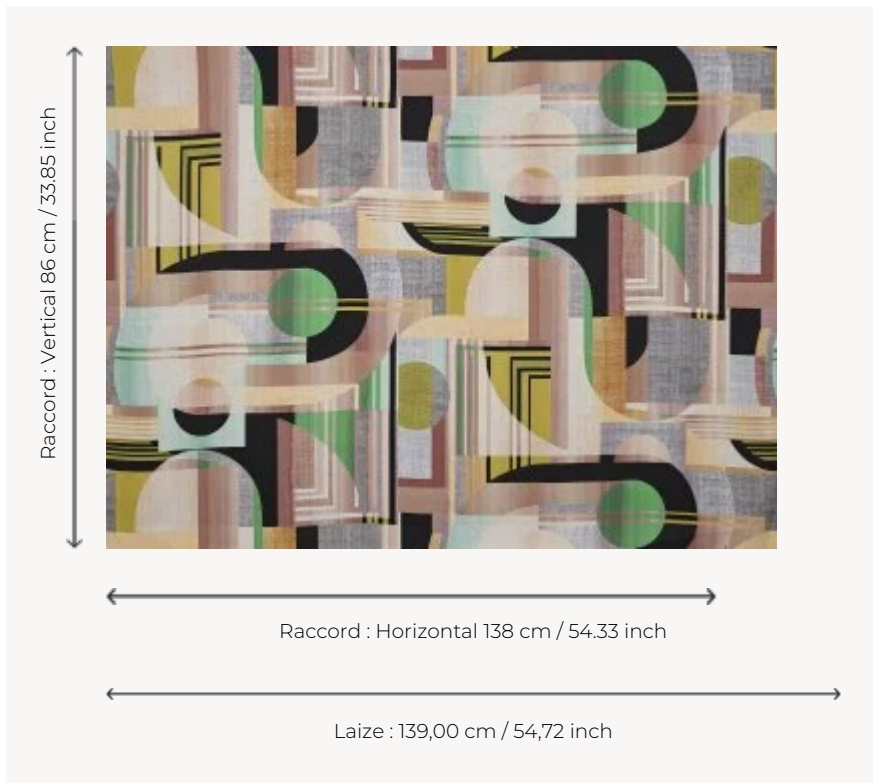

F3513002 NELIA

Kaleidoscope, swirl of subtle colours, printed on linen. This decor is inspired by the Op Art artistic movement, very sixties!

F3513002 - Pomme

Pierre Frey

TYPE	Prints
USE	Curtain
COMPOSITION	100 % Linen
SALES UNIT	Available per meter/yard
WIDTH	139 cm / 54,72 inch
REPEAT	H: 138 cm - 54,33 inch V: 86 cm - 33,85 inch Straight repeat
WEIGHT	361 gr / ml
CARE	

3 Colors

F3513001
Sud

F3513002
Pomme

F3513003
Naturel